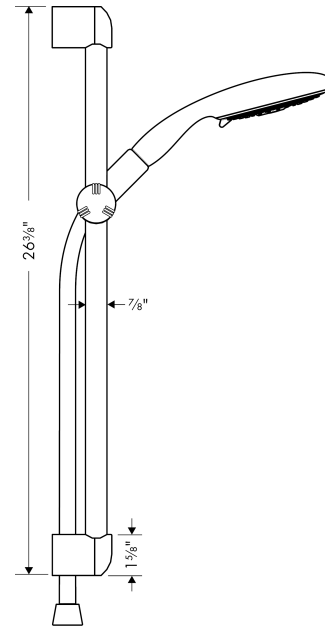

Raindance

Unica E Wallbar Set, 24"

Finishes : **Chrome** Part no. : **04265000**

Description

Features

- Spray modes: BalanceAir, RainAir, WhirlAir
- Angle-adjustable holder pivots left and right, slides easily and locks in place
- Flow: 2.5 GPM

Comprised of

- Raindance E 120 AIR 3-Jet Handshower (#28507USA)
- Techniflex Hose, 63" (#28276USA)
- Unica E Wallbar, 24" (#06890USA)

Item details

List Price \$ 330.00

Technology

Compliance

Product image

Scale drawing

Raindance

Unica E Wallbar Set, 24"

Finishes : **Chrome** Part no. : **04265000**

Exploded drawing

Year of production: >01/09

Raindance

Unica E Wallbar Set, 24"

Finishes : **Chrome** Part no. : **04265000**

Spare parts list

Year of production: >01/09

Pos.	Description	Part no.	Price	PU
1	cover	88534000	-	1
2	tile-matching-disk	96184000	-	1
3	support, assy	88590000	-	1
4	hose	28276003	-	1
5	handshower	28507001	-	1