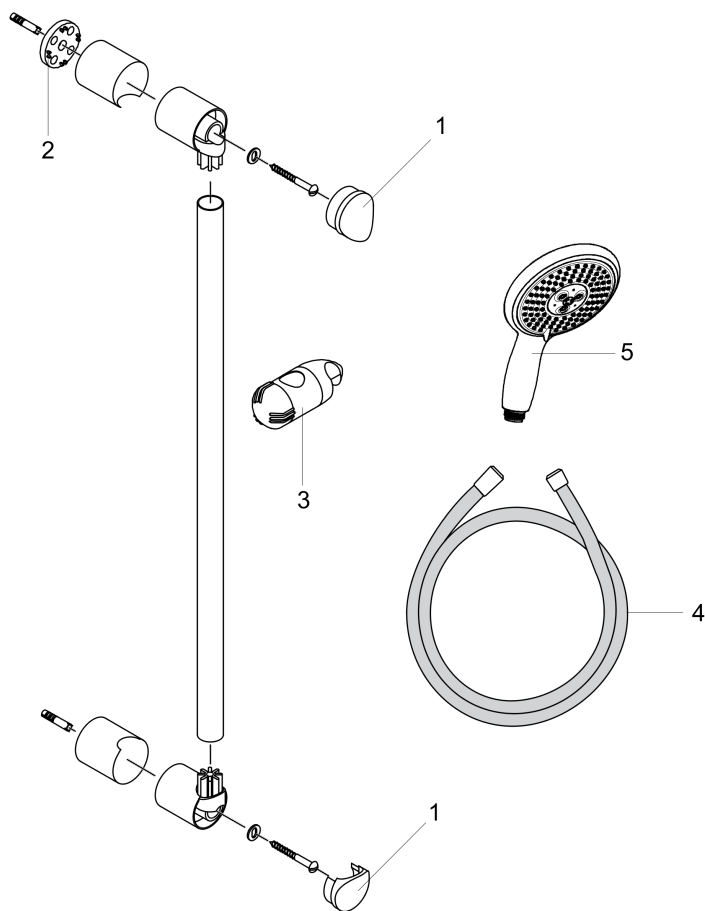

Raindance

Unica E Wallbar Set, 24"

Finishes : **Chrome** Part no. : **04265000**

Description

Features

- Spray modes: BalanceAir, RainAir, WhirlAir
- Angle-adjustable holder pivots left and right, slides easily and locks in place
- Flow: 2.5 GPM

Comprised of

- Raindance E 120 AIR 3-Jet Handshower (#28507USA)
- Techniflex Hose, 63" (#28276USA)
- Unica E Wallbar, 24" (#06890USA)

Item details

List Price \$ 330.00

Technology

Compliance

Product image

Scale drawing

Raindance

Unica E Wallbar Set, 24"

Finishes : **Chrome** Part no. : **04265000**

Exploded drawing

Year of production: >01/09

Raindance

Unica E Wallbar Set, 24"

Finishes : **Chrome** Part no. : **04265000**

Spare parts list

Year of production: >01/09

Pos.	Description	Part no.	Price	PU
1	cover	88534000	-	1
2	tile-matching-disk	96184000	-	1
3	support, assy	88590000	-	1
4	hose	28276003	-	1
5	handshower	28507001	-	1