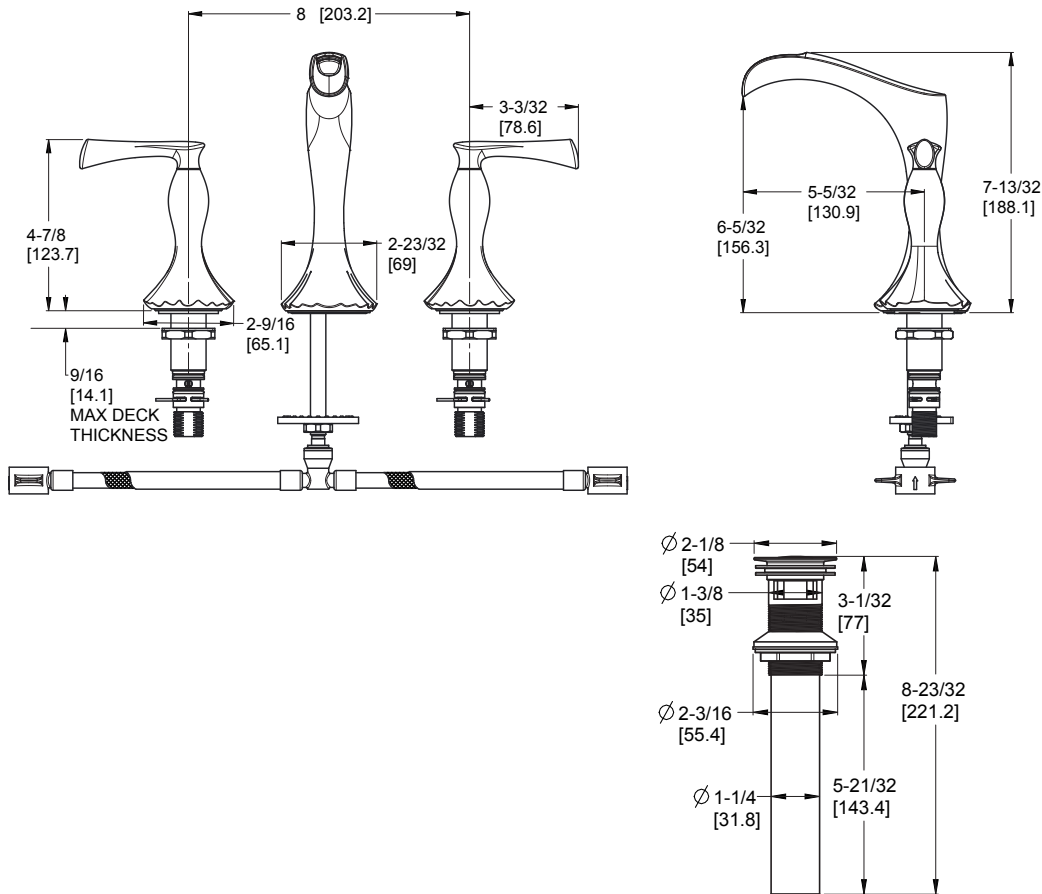

Rhen™ 8" Widespread Lavatory Faucet

- LG49-RH1C Finish(C)
- LG49-RH1K Finish(K)
- LG49-RH1B Finish(B)
- LG49-RH1BG Finish(BG)

Specifications

- Two-Handle
- 3-Hole Installation
- Pforever Seal

Features

- 1.2 GPM Flow Rate
- 1/4 Turn Brass Cartridge
- Includes All Metal Push & Seal™
- Trough Spout
- Pforever Seal Ceramic Disc Valves
- Pforever Warranty®

Code Compliance

Pfister products are designed and manufactured in compliance with the following standards and codes:

- IAPMO Certified
- CSA B125 Certified
- ASME A112.18.1
- NSF 61/9 Annex G (Low lead)
- Cal Green Compliant
- CEC Compliant
- EPA WaterSense Certification 1.2 gpm, 4.5L/Min
- ADA Compliant-ANSI A117.1 (Lever handles only)

Dimensions

Ø1 Min to Ø1-1/2 Max. Deck Hole Openings

Push & Seal™