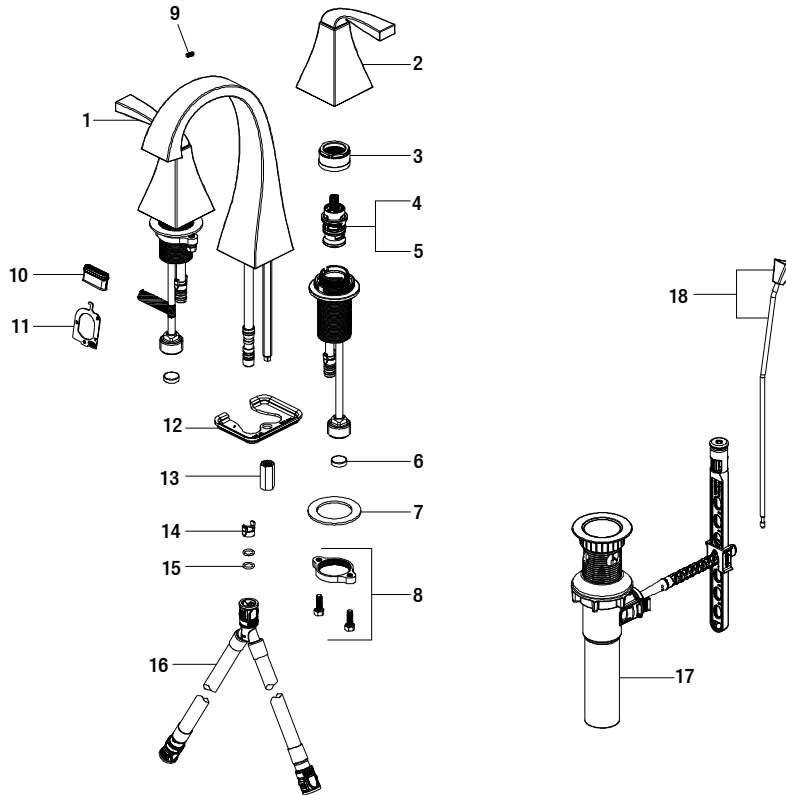

Replacement Parts List

Leary Curve 8 in. Widespread 2-Handle High-Arc Bathroom Faucet
in Bronze

MODEL	SKU #	FINISH
HD67762W-6027D	306838709	Bronze

Many replacement parts can be purchased online or at your local store. Please use the table below to identify the part SKU number needed, go to HOMEDEPOT.COM, and check for online and store availability. If you can't find the part you are looking for, please call 1-855-HD-GLACIER.

Part	Description	Part #	Internet SKU #	Store SKU #
1	Handle assembly H	RP1365127D		
2	Handle assembly C	RP1365227D		
3	Bonnet nut	RP70193	206671342	
4	Cartridge H	RP20079		
5	Cartridge C	RP20080		
6	Screen filter	RP70072		
7	Washer	RP64147		
8	Nut & Screw	RP56114		
9	Set screw	RP50179		
10	Aerator	RP30181		

Part	Description	Part #	Internet SKU #	Store SKU #
11	Aerator wrench	RP30182		
12	Washer	RP70228		
13	Lock nut	RP56071		
14	Block	RP70421		
15	O-ring	RP60002		
16	Quick connecting hose	RP70430		
17	ClickInstall™ drain assembly	RP4022827D	306071974	
18	Lift rod	RP4024327D		