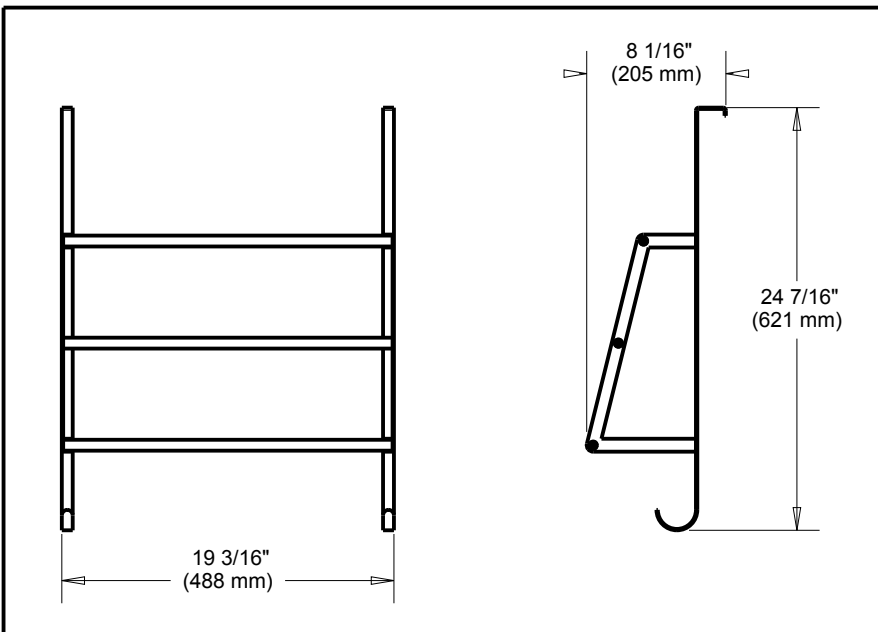

DELTA[®]

ACCESSORIES

- Over The Door
- Triple Towel Rack

Submitted Model No.: _____

Specific Features: _____

STANDARD SPECIFICATIONS:

- Wood blocking is preferable behind all wall surfaces. If wood blocking is not available, the following fasteners are suggested: Tile/Masonry-Plastic or lead Anchors Plaster/drywall-Toggle bolts.
- Mounting hardware and mounting template included with product.