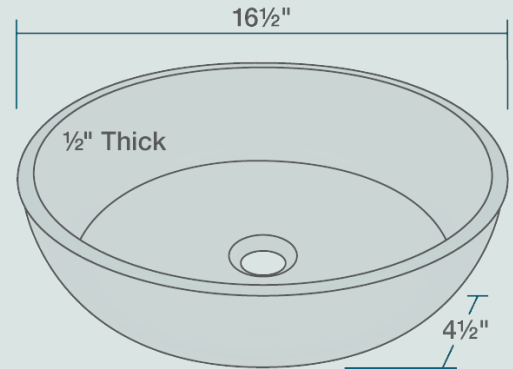

16 1/2" x 16 1/2" x 4 1/2"
 Tempered Glass
 Lifetime Warranty
 Clear Glass

Accessories

*Accessories not included

UPC: 817299010340

Features

<p>Vessel Installation</p>	<p>18" Minimum Cabinet Size</p>	<p>1/2" Thick</p>	<p>Tempered Glass</p>	<p>Limited Lifetime Warranty</p>	