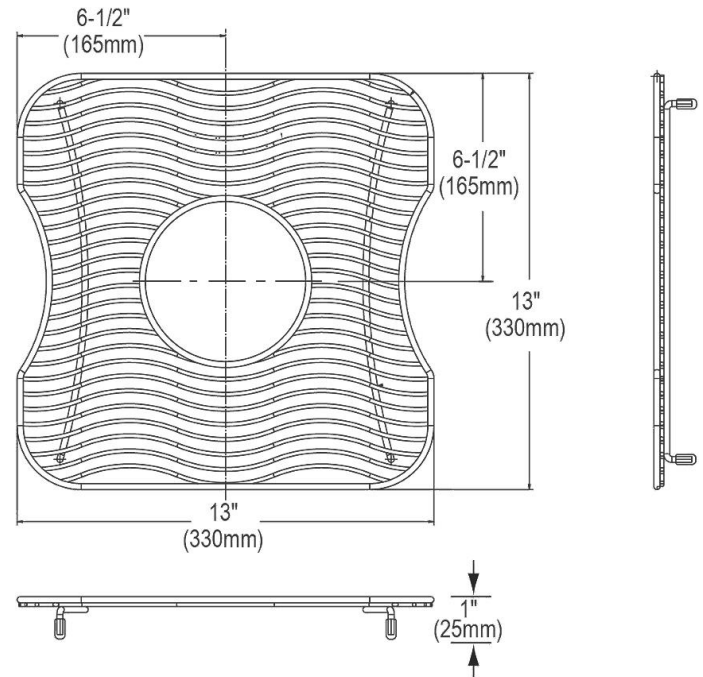

Material:	Stainless Steel
Finish:	Polished Stainless Steel
Dimensions:	13" x 13" x 1"
Fits Bowl Size(s):	14" x 14"

Special Note: For bowls with center drain opening

AMERICAN PRIDE. A LIFETIME TRADITION.
Like your family, the Elkay family has values and traditions that endure. For almost a century, Elkay has been a family-owned and operated company, providing thousands of jobs that support our families and communities.

[Clean and Care Manual (PDF)](#)

[Clean and Care Manual (PDF)](#)

[Warranty (PDF)](#)