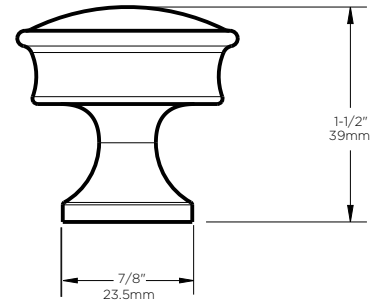

TECHNICAL DATA

Shower Door

SILVERTON KNOB

- MATERIALS:** Zinc Die Cast.
- INSTALLATION:** Detailed Instructions and Hardware Included for Easy Installation.
- UNIQUE FEATURE:** Coordinates with Delta® Faucets and Bath Hardware. Compatible with All Delta® Pivoting Doors.
- WARRANTY:** 5 Year Limited Warranty.