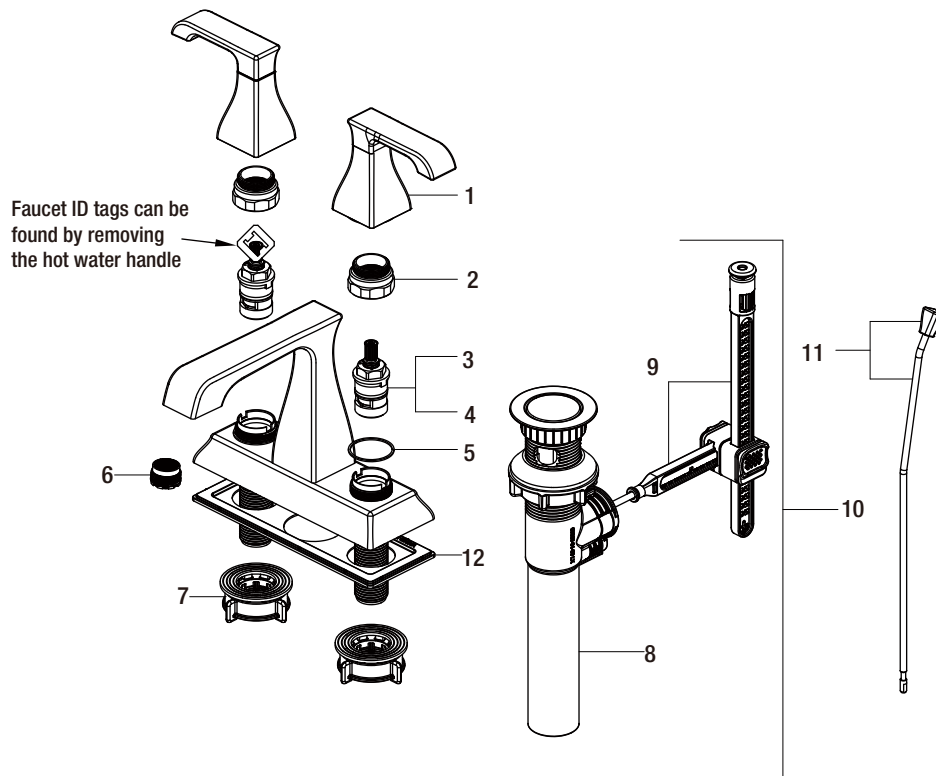

Replacement Parts List

Adelyn 4 in. Centerset 2-Handle High-Arc Bathroom Faucet in Chrome

MODEL	Internet SKU #	FINISH
67542W-6101	206390729	Polished Chrome

Many replacement parts can be purchased online or at your local store. Please use the table below to identify the part SKU number needed, go to HOMEDEPOT.COM, and check for online and store availability. If you can't find the part you are looking for, please call 1-855-HD-GLACIER.

Part	Description	Part #	Internet SKU #	Store SKU #
1	Handle	RP1331801		
2	Bonnet nut	RP70436		
3	Cartridge H	RP20035		
4	Cartridge C	RP20036		
5	Washer	RP64124		
6	Aerator	RP30209		
7	Easy install nut	RP56095		

Part	Description	Part #	Internet SKU #	Store SKU #
8	Easy install drain body	RP4019201		
9	Easy install drain assembly less body	RP40193		
10	Easy install drain assembly	RP4019101		
11	Lift rod	RP4018401		
12	Gasket	RP70485		