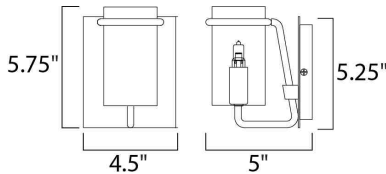

MEASUREMENTS

DIMENSION : 4.5" W x 5.75" H x 5.1" Ext
 MAX OAH : 4.5" W x 5.25" H
 HANGING WEIGHT : 1.54 lb

LAMPING

INPUT VOLTAGE : 110-130V
 LUMENS : 490 Rated
 BULB : 1 x 40W (INCLUDED), 40W Total
 DIMMABLE : Dimmable
 LIGHTING_DIRECTION : Up