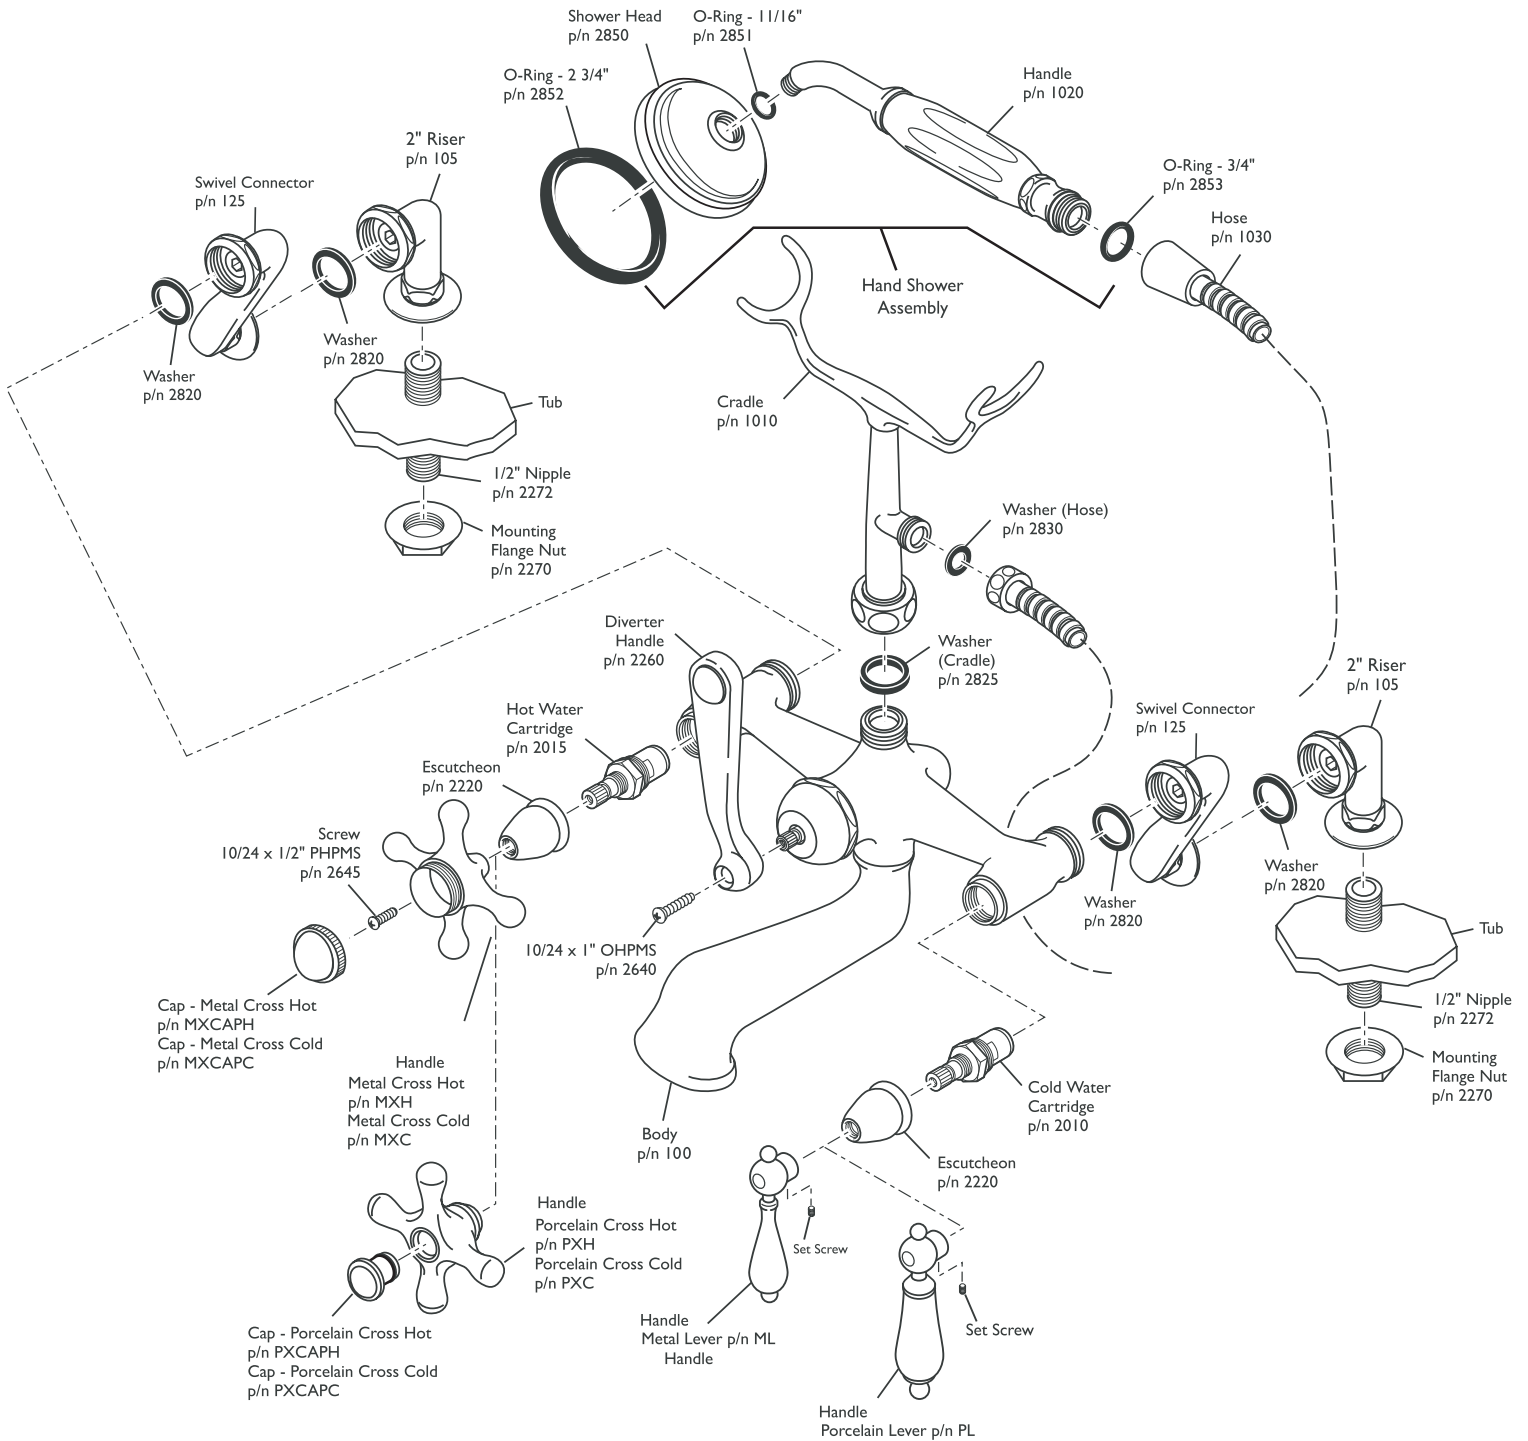

F6-0008 Tub Faucet

ASSEMBLY DIAGRAM

F6-0008 Faucet

SPECIFICATION SHEET