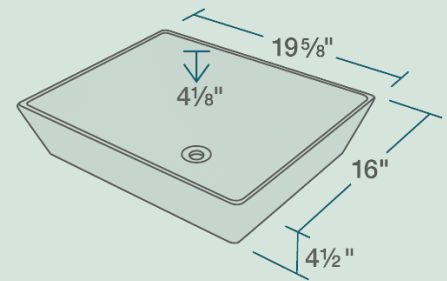

# V370-BISQUE Vessel Sink

19 5/8" x 16" x 4 1/2"  
 Vessel Installation  
 True Vitreous China  
 No Hardware Needed  
 Lifetime Warranty