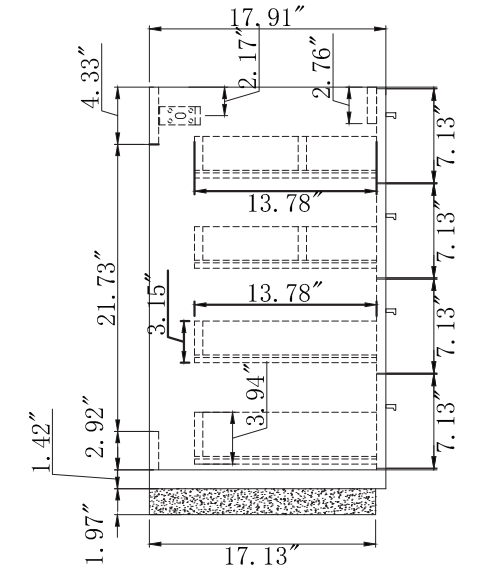

BACK

SIDE

SPECIFICATIONS	SKU: JS-50524
www.virtuusa.com	REV1.13.18

NOTES
 Countertops are not shown in these diagrams. (Cabinet Only)
 Do not expose the surface of the cabinet to corrosive liquids or direct sunlight.
 All dimensions and specifications are approximate and subject to change without notice.