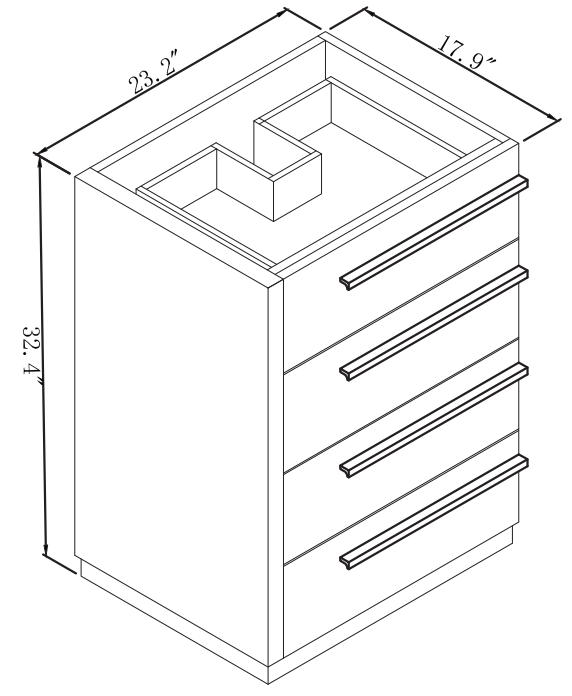

BACK

SIDE

SPECIFICATIONS	SKU: JS-50524
www.virtuusa.com	REV1.13.18

NOTES
 Countertops are not shown in these diagrams. (Cabinet Only)
 Do not expose the surface of the cabinet to corrosive liquids or direct sunlight.
 All dimensions and specifications are approximate and subject to change without notice.