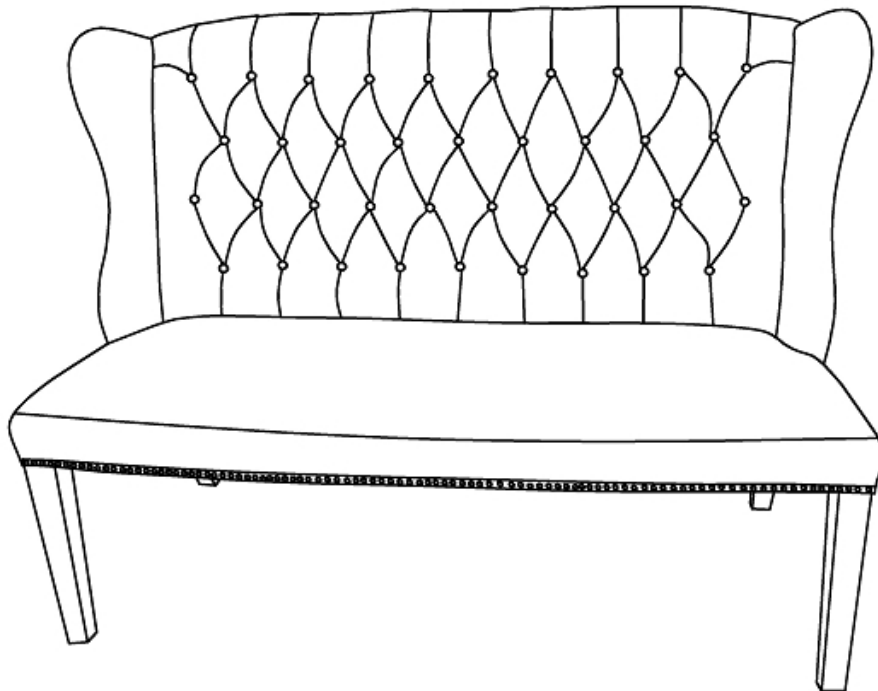

**HOME
DECORATORS
COLLECTION**

Model #: 3249-L-B bench

Item # : 1004521545
1004521546

USE AND CARE GUIDE

3249-L-B Bench

**Questions, problems, missing parts?
Before returning to the store, Customer Service.
8 a.m. – 7 p.m., EST, Monday – Friday, 9 a.m. – 6 p.m.,
EST, Saturday**