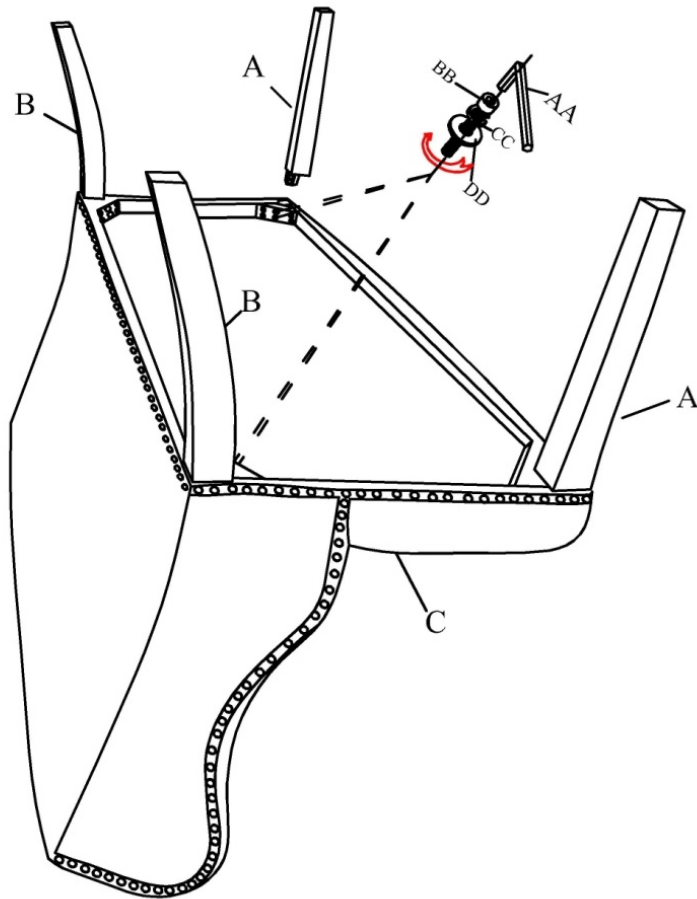

Part	Description	Quantity
A	Front leg	2
B	Rear leg	2
C	Seat	1

Assembly

Step: Assemble the front legs (A) and rear legs (B)

□ Assemble the front legs (A) and the rear legs (B) as below photos shows.