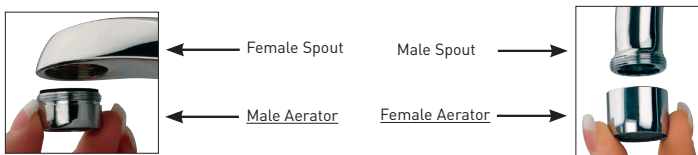

#### Adjustable Stream Faucet Aerator (SSR)

Water stream direction problems?

NEOPERL's SSR faucet aerators, you can easily adjust the stream direction and eliminate splashing from the curvature of the sink.

### Step 2: Determine what needs replacement

Need to replace the entire faucet aerator or just the insert?

Dual thread faucet aerator components:

Tip: If your metal faucet aerator housing is in good condition you can decide to replace the insert only. A damaged metal housing requires replacement of the entire unit.

### Step 3: Faucet Aerator Gender

The right faucet aerator for the right fit

Review below to determine which faucet outlet you need to get the right fit.

- Male housing fits faucets with inside threads.
- Female housings fits faucet with outside threads.
- Dual thread housings fit faucets with either inside or outside threads. For faucets with outside threads remove thicker washer, for faucets with inside threads leave washer in place.