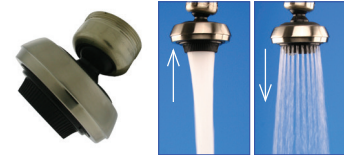

Dual Thread Swivel Brushed Nickel
1 pack - Store SKU 1001533898
1 pack - Online SKU 206587908