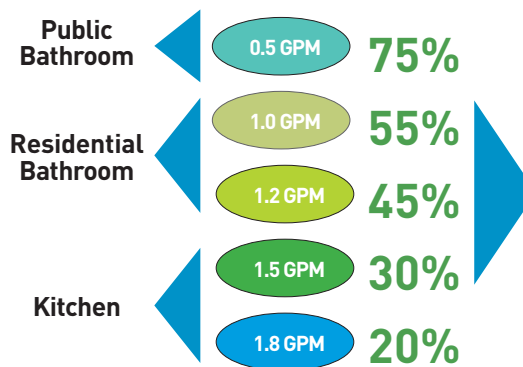

### Step 5: Stream type and flow

Choose the right one for your needs

Aerated stream introduces air into the water stream to produce a larger white stream, soft to the touch and non-splashing. Aerated stream are the usual choice for residential faucet.

Laminar stream straighteners produce a crystal clear and non-splashing stream (no mix water/air).

When the water pressure is too low to produce a aerated or laminar stream, a spray device is used to produce a miniature shower pattern to provide full coverage of the hands during washing. Recommended for use in bathroom.

### Step 6: Choose your flow rate

Choose the right one for your needs

Gallons per minute (GPM): Galones por minuto (GPM):

\*Save up to/Ahorra hasta un:

\*Water savings based on national standard of 2.2 gpm. Ahorro de agua basado en el estandar de 2.2 gpm.