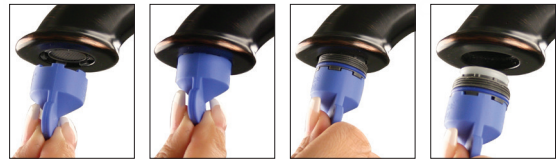

Caché® Hidden Faucet Aerators