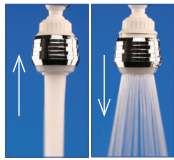

Water Conservation Value Packs

1.2 gpm Household Kit
4 - Regular Size Aerator Inserts;
8 - Regular Size Washers (4 male & 4 female); 1 - Aerator Wrench
1 pack - Store SKU 1001533901
1 pack - Online SKU 206590036

1.5 gpm Household Kit
4 - Regular Size Aerator Inserts;
8 - Regular Size Washers (4 male & 4 female); 1 - Aerator Wrench
1 pack - Store SKU 705951
1 pack - Online SKU 203673001

Water Conservation kits are an easy way to cover all your water saving needs at home. Choose a kit to change all your aerators in your home.

1.2 gpm Water Saving Value Pack
1 - Double Swivel;
2 - Dual Thread Aerators
1 pack - Store SKU 1001533905
1 pack - Online SKU 206592425

1.5 gpm Water Saving Value Pack
1 - Double Swivel;
2 - Dual Thread Aerators
1 pack - Store SKU 741372
1 pack - Online SKU 203673040

1.2 gpm Advantage Pack
1 - Softgrip Swivel;
2 - Dual Thread Aerators
1 pack - Store SKU 1001533914
1 pack - Online SKU 206592472

1.5 gpm Advantage Pack
1 - Softgrip Swivel;
2 - Dual Thread Aerators
1 pack - Store SKU 797186
1 pack - Online SKU 203673042

Drought Kit
1 - 1.5 gpm Softgrip Swivel;
1 - 1.5 gpm Dual Thread Aerator;
1 - 2.0 gpm Shower Flow Controller
1 pack - Online SKU 203780172

1.2 gpm items available in California stores & online only.

NEW! 1.8 gpm Standard Flow Aerators & Swivels

Meets California kitchen requirements for 2016.

Spring-Flo® Ultra Dual Thread Aerator
1 pack - Store SKU 1001533839
1 pack - Online SKU 206587420

Dual-Thread PCA® Aerator
1 pack - Store SKU 1001533837
1 pack - Online SKU 206587303

Dual Thread Swivel
1 pack - Store SKU 1001533844
1 pack - Online SKU 206587542

Dual Thread Swivel Brushed Nickel
1 pack - Store SKU 1001533898
1 pack - Online SKU 206587908

Dual Thread Swivel
1 pack - Store SKU 1001533841
1 pack - Online SKU 206587470