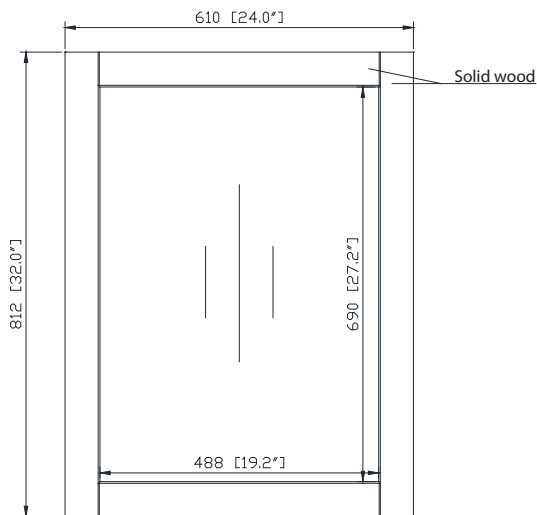

Product Diagrams / Diagrammes Produit

Caractéristiques

- Cadre en bois de bouleau massif
- Miroir aux bordures biseautées
- Peut être suspendu à l'horizontale et à la vertical
- Attache en mur comprise pour faciliter la suspension

Front / De devant