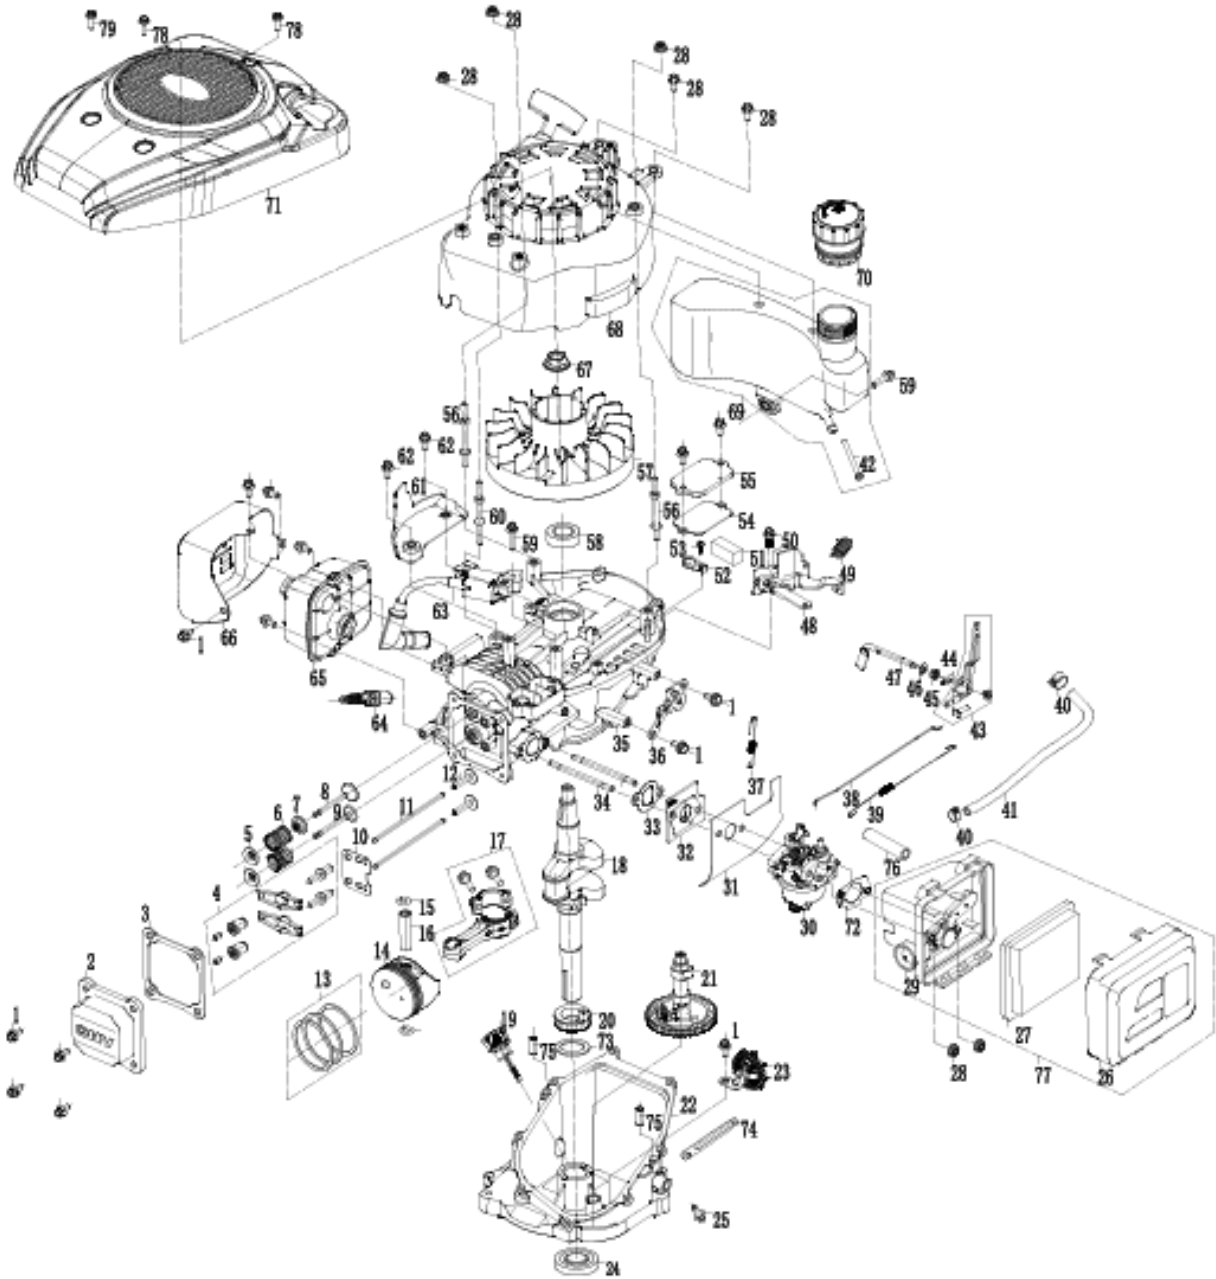

Engine explode view and part list

Item	Stock #	Description	Qty
1	5787.06012.00.01	Reel bolt (6×12)	14
2	T65.0001.001.00.00	Cylinder head cover(1P65FE)	1
3	T65.3000.001.00.00	Gasket ,cylinder head cover(1P65FE)	1
4	T65.0100.001.00.00	Rocker ass.(1P65FE)	2
5	P62.0060.001.00.00	Inlet valve spring seat	2
6	165.0040.001.00.00	Valve spring	2
7	P62.0085.001.00.00	Oil drip pan	2
8	T65.0020.001.00.00	Intake valve	1
9	T65.0030.001.00.00	Exhaust valve	1
10	T65.1480.001.00.00	Stop plate	1
11	T65.0160.001.00.00	Push rod	2
12	E65.1030.001.00.00	Tappet	2
13	165.0210.001.00.00	Piston ring assembly	1
14	E65.0200.001.00.00	Piston	1
15	160.0230.001.00.00	Piston pin clamp	2
16	160.0220.001.00.00	Piston pin	1
17	T65.0190.001.00.00	Connecting rod assembly	1
18	T65.0180.001.61.00	Crankshaft	1
19	E65.1230.001.03.00	Oil dipstick	1
20	T65.0180.001.62.02	Timing gear	1
21	T65.1040.001.62.00	Camshaft part	1
22	T65.1010.001.00.00	Crankcase cover	1
23	E65.7059.001.00.00	Governing gear assembly	1
24	P65.3150.006.00.00	Oil seal	1
25	5787.06018.00.01	Reel bolt	8
26	T65.2280.001.00.01	Air filter cover	1
27	T65.2280.001.00.04	Air filter elements	1
28	6177.06000.00.03	Locknut	5
29	T65.2280.001.00.05	Air Filter base	1
30	T65.2260.001.00.00	Carburetor assembly	1
31	E65.2301.001.00.00	Carburetor heat shield	1
32	T65.2300.001.00.00	Carburetor block	1
33	T65.3080.001.00.00	Intake gasket	1
34	0900.06089.00.01	Stud	2
35	T65.1000.001.00.00	Crankcase	1
36	E65.1180.001.00.00	Actiyator	1
37	T65.1150.001.00.00	Reset spring	1
38	T65.2275.001.00.00	Throttle lever	1
39	E65.1160.001.00.00	Vernier spring	1
40	458.2360.007.00.00	Clamp	2

Item	Stock #	Description	Qty
41	E65.2330.C01.00.00	Oil Tube	1
42	P70.3208.001.00.00	Filter tip	1
43	E65.1130.A01.00.00	Control arm	1
44	168.1120.001.00.00	Speed control swing bar lock	1
45	P70.3150.001.00.00	Seal	1
46	168.1110.001.67.00	Gasket	1
47	E65.1100.001.00.00	Speed Control swinging rod	1
48	T65.7070.001.00.00	Brake assembly	1
49	T65.7070.001.00.02	Brake spring	1
50	5787.06020.00.01	Reel bolt (6×20)	1
51	E65.7080.002.00.00	Oil strainer	1
52	E65.7061.001.00.00	Breather Valve	1
53	0818.04010.00.01	Cross head screw	1
54	T65.1352.001.00.00	Oil return chamber cover gasket	1
55	T65.1351.001.00.00	Oil return chamber cover	1
56	T65.7072.001.00.00	Start cover stud	2
57	T65.2040.001.00.00	Flywheel components	1
58	P70.3150.002.00.00	Oil seal	1
59	5789.06025.00.01	Reel bolt (6×25)	2
60	T65.7071.001.00.00	Ignition stud	1
61	T65.2230.001.00.00	Wind deflector	1
62	5787.06016.00.01	Reel bolt (6×16)	2
63	T65.2100.001.00.00	Igniter kit	1
64	E65.2160.001.00.00	Spark Plug	1
65	T65.2400.001.00.00	Muffer	1
66	T65.2402.001.00.00	Muffer cover	1
67	6177.14000.06.01	Reel bolt (M14X1.5)	1
68	T65.2000.001.00.03	Start assembly	1
69	T65.3200.C02.04.00	Fuel tank	1
70	E65.3200.C01.04.02	Fuel tank cap	1
71	E65.2000.001.04.01	Start pull plate	1
72	T65.3090.001.00.00	Air filter gasket	1
73	P70.0185.001.00.00	Crankshaft flat washer	1
74	188.1220.002.00.00	Tension disc	1
75	E65.3170.001.00.00	Loaction pin	2
76	E65.2370.001.00.00	Waste pipe	1
77	T65.2280.001.00.00	Air Filter assembly	1
78	5787.05010.20.01	Reel Bolt 5x10	3
79	5789.06012.00.01	Reel bolt 6x12	2