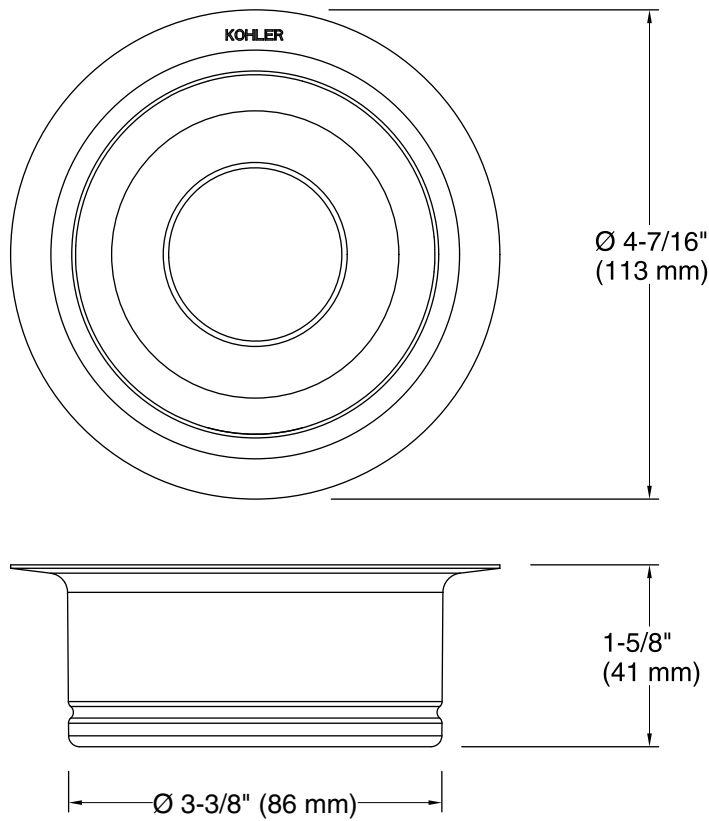

Disposal Flange with Stopper
K-11352

Technical Information

All product dimensions are nominal.