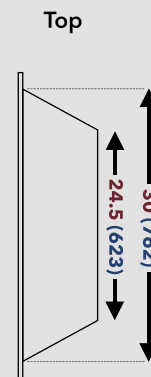

EF44D • Firebox Insert Series

Electric Fireplaces by Dynasty Fireplaces

FORTE EF44D • PRODUCT DETAILS

Features

- Remote control for adjustable flame and heating operation
- LED flame operates with or without heat
- No ventilation required
- Zero clearance allows for flush mounting to drywall, tile, wood or other finishes
- Installed into interior wall, exterior wall, or corner
- Energy saving product
- Designed for replacing wood burning fireplaces

Dimensions

Guide

- millimeters
- inches

Specifications

Electrical

- Volts: 120V
- Amps: 15A
- Watts: 1500W
- Wiring: 3-prong Plug Kit

Heat Output

- BTUs: 5200
- Heating Area: 400 Sq.ft
- Remote Control incl.

Operating Cost (Est. 10 cents/kWh)

- Flame Only: 0.25 cents/hour
- 2,500BTUs: 7 cents/hour
- 5,200BTUs: 14 cents/hour

Other Information

- Weight: 41 LBS
- Front Face: Glass
- Fuel Bed: Wood Logs
- Warranty: 2 years
- Certification: CSA