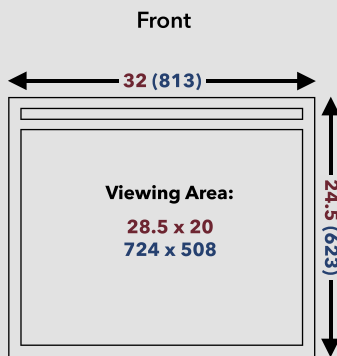

Dimensions

Guide

- millimeters
- inches

Specifications

Electrical

- Volts: 120V
- Amps: 15A
- Watts: 1500W
- Wiring: 3-prong Plug Kit

Heat Output

- BTUs: 5200
- Heating Area: 400 Sq.ft
- Remote Control incl.