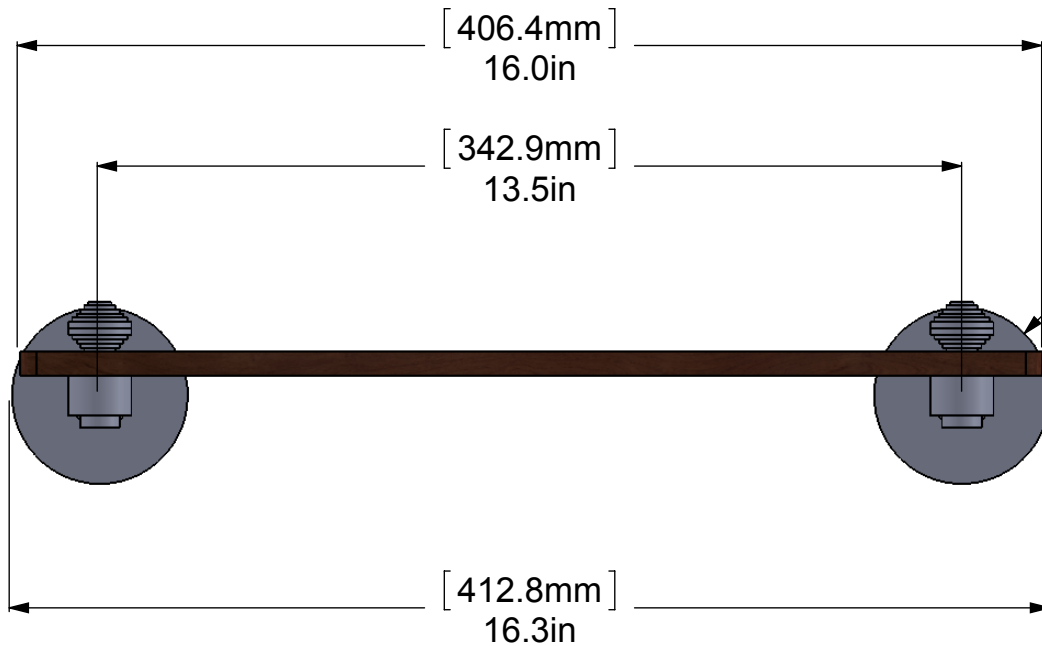

ITEM NO.	P/N	Description	QTY.
1	BPRD	BACKPLATE	2
2	RGNY	POST	4
3	TU12-2	TUBE	2
4	HB1T-1	HUB	2
5	CARD-58	LOCK	2
6	CANY-1	END CAP	2
7	IRWRT-16	WOOD SHELF	1

[69.9mm]
Ø 2.8in

UNLESS OTHERWISE STATED

.X	±.3mm
.XX	±.15mm
.XXX	±.008mm

COPYRIGHT © Allied Brass 2016

DRAWN	12/18/2016	I.M
CHECKED	12/18/2016	P.D
APPROVED	12/18/2016	R.A

MATERIAL: BRASS
 DESCRIPTION: Soho Collection Solid IPE Ironwood Shelf

FINISH	TBD
QUANTITY	TBD
DRAWING No.	REV
SB-1-16-IRW	0
SCALE	SHEET: 01
1:3	A4