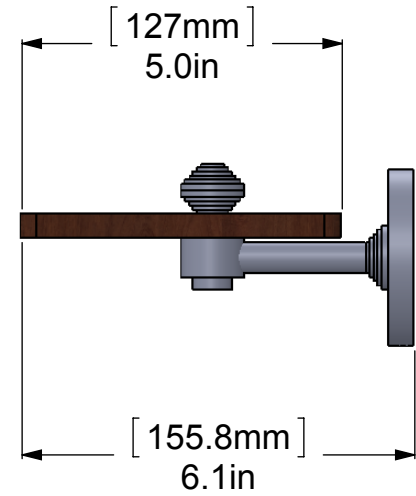

ITEM NO.	P/N	Description	QTY.
1	BPRD	BACKPLATE	2
2	RGNY	POST	4
3	TU12-2	TUBE	2
4	HB1T-1	HUB	2
5	CARD-58	LOCK	2
6	CANY-1	END CAP	2
7	IRWRT-16	WOOD SHELF	1

[69.9mm]
Ø 2.8in

UNLESS OTHERWISE STATED

.X	±.3mm
.XX	±.15mm
.XXX	±.008mm

COPYRIGHT © Allied Brass 2016

DRAWN	12/18/2016	I.M
CHECKED	12/18/2016	P.D
APPROVED	12/18/2016	R.A

MATERIAL: BRASS
 DESCRIPTION: Soho Collection Solid IPE Ironwood Shelf

FINISH	TBD
QUANTITY	TBD
DRAWING No.	REV
SB-1-16-IRW	0
SCALE	SHEET: 01
1:3	A4