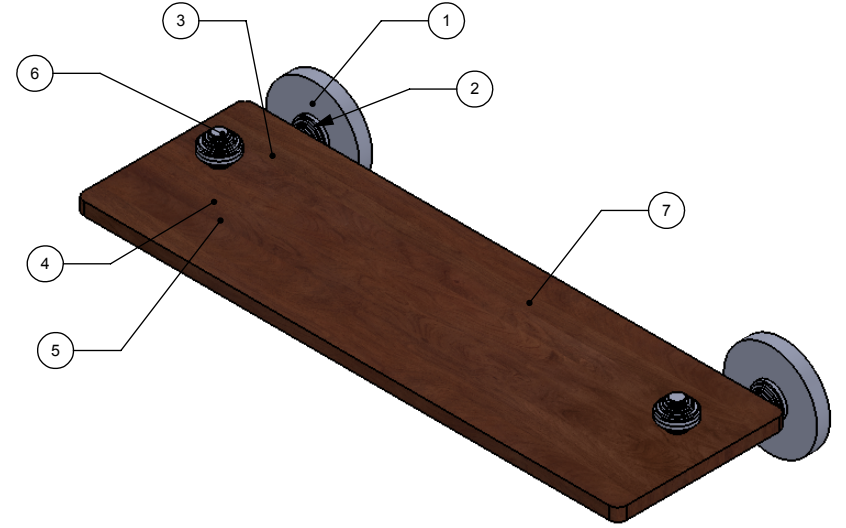

ITEM NO.	P/N	Description	QTY.
1	BPRD	BACKPLATE	2
2	RGNY	POST	4
3	TU12-2	TUBE	2
4	HB1T-1	HUB	2
5	CARD-58	LOCK	2
6	CANY-1	END CAP	2
7	IRWRT-16	WOOD SHELF	1

[69.9mm]
Ø 2.8in

UNLESS OTHERWISE STATED

.X	±.3mm
.XX	±.15mm
.XXX	±.008mm

COPYRIGHT © Allied Brass 2016

DRAWN	12/18/2016	I.M
CHECKED	12/18/2016	P.D
APPROVED	12/18/2016	R.A

MATERIAL: BRASS
 DESCRIPTION: Soho Collection Solid IPE Ironwood Shelf

FINISH	TBD
QUANTITY	TBD
DRAWING No.	REV
SB-1-16-IRW	0
SCALE	SHEET: 01
1:3	A4