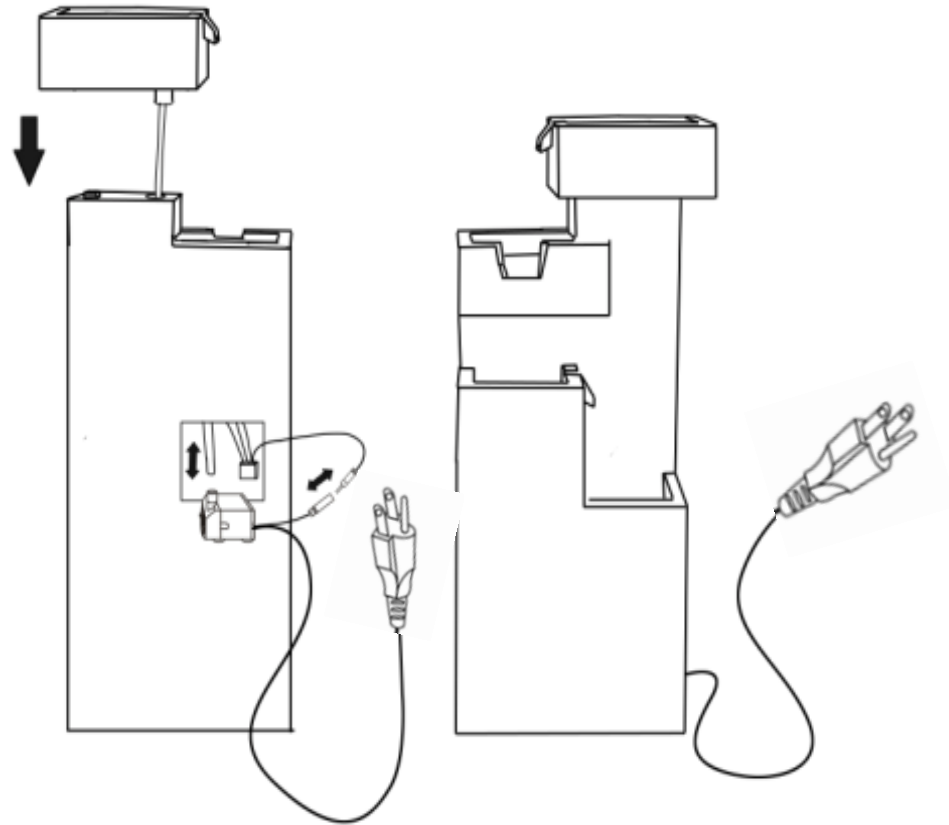

Item Code:WXF02173-3

Description:Morden fountain with LED light

Replacement part list

Part	Description	Model No.
1	Pump &A daptor	WP-650
2	LED light	