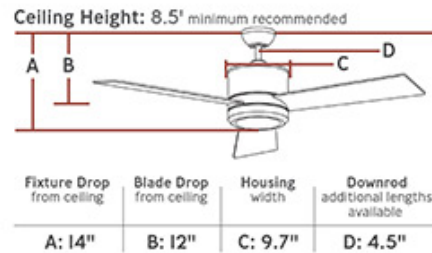

3VNMR56BSD-V1: 56" Vision Max - Brushed Steel

Specification Images:

Collection: Vision Max

UPC #:014817583397

Finish: Brushed Steel (BS)

Blade Finish: Silver

Blade Finish 2: American Walnut

Dimensions:

Diameter:	56"
Weight:	17.16 lbs.
Reverse Switch:	Manual
Rev. Switch Location:	Top of Housing
Motor Size:	172.0 X 20.0
Diameter of Housing:	9.3
Capacitor Value:	4.5uF
Lead Wire Length:	78 inches
Light Kit Included:	Yes
Remote Included:	Wall Remote
Location of Receiver:	Canopy
Remote Group(s):	NEO

Mounting Options:

Mounting Type	Included	Item	Downrod Length	Downrod Diameter	Overall Height	Blade to Ceiling	Min. Ceiling Height	Canopy Style	Canopy Diameter
Downrod (Included)	yes		4.5	0.5	14.0	12.0	8.0	Downrod	5.12