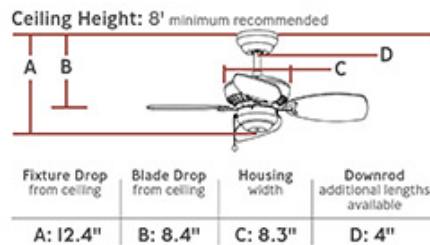

4CO28BP: 28" Colony II Fan - Brushed Pewter

Specification Images:

Collection: Colony II

UPC #:026586969791

Finish: Brushed Pewter (BP)

Blade Finish: Silver

Dimensions:

- Diameter:** 28"
- Weight:** 10.8 lbs.
- Reverse Switch:** Manual
- Rev. Switch Location:** Top of Housing
- Motor Size:** 153.0 X 12.0
- Diameter of Housing:** 8.26
- Capacitor Value:** 4+4+5/350V/85C
- Lead Wire Length:** 78 inches
- Remote Included:** None
- Remote Group(s):** CK300,CKF310,CT100

Features:

- Flush mount hardware is included

Material List:

Safety Listing:

- Safety Listed for Dry Locations
- Safety Listed for Dry Locations

Instruction Sheets:

- English (4CO28XX-CUL-ENG)
- French (4CO28XX-CUL-CF)

Backplate / Canopy Details:

Type	Height / Length	Width	Depth	Diameter	Outlet Box Up	Outlet Box Down
Canopy				5 1/8		

Blade Details:

Blade Group	Diameter	Included	RPM	CFM	Watts	Amps	RPM	CFM	Watts	Amps	RPM	CFM	Watts	Amps
			Hi	Hi	Hi	Hi	Med	Med	Med	Med	Low	Low	Low	Low
	28	Yes	323.0	3081.75	46.0	0.39	240.0	2274.77	20.9	0.27	156.0	1659.03	10.2	0.19

Mounting Options:

Mounting Type	Included	Item	Downrod Length	Downrod Diameter	Overall Height	Blade to Ceiling	Min. Ceiling Height	Canopy Style	Canopy Diameter
Downrod (Included)	yes		4.5	0.5	12.4	8.4	7.7	MC Dual Mount	5.12
Flush (Included)	yes				8.94	4.92	7.41	MC Dual Mount	5.12
Flush (Optional)	no	MC192-BP			8.94	4.92	7.41	Heavy Duty Flush Mount Canopy	5.12