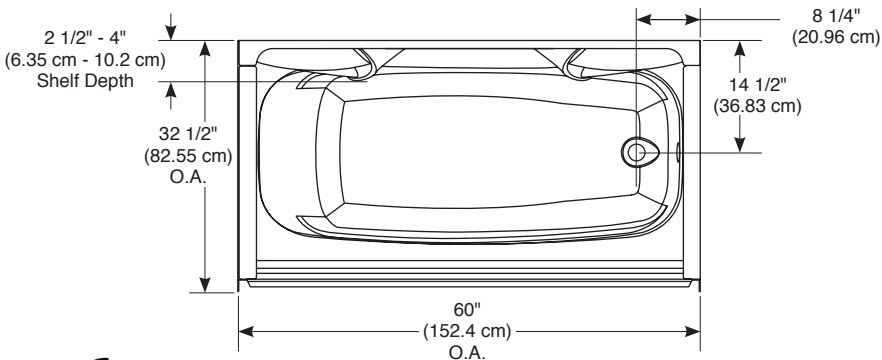

CLASSIC 400 60" X 32" BATHTUB SHOWER

- 40044 3-Piece Wall Set
- 40034L/R Left or Right Drain Bathtub
- Made with High-Gloss ProCrylic™ Material
- Textured Bottom
- Direct-to-Stud Installation
- 10 Year Limited Residential Warranty
- 1 Year Limited Commercial Warranty

COLOR/FINISH

- White

COMPLIES WITH:

- CSA B45.5/IAPMO Z 124

Submitted Model No.: _____

Specific Features: _____

55 E 111th Street, Indianapolis, Indiana 46280
350 South Edgeware Road, St. Thomas, ON N5P 4L1
© 2016 Masco Corporation of Indiana