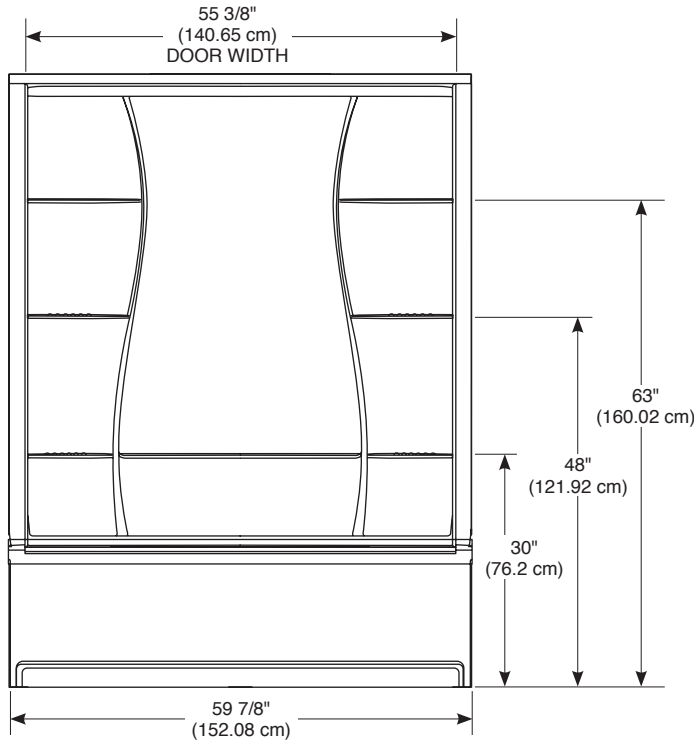

CLASSIC 400 60" X 32" BATHTUB SHOWER

- 40044 3-Piece Wall Set
- 40034L/R Left or Right Drain Bathtub
- Made with High-Gloss ProCrylic™ Material
- Textured Bottom
- Direct-to-Stud Installation
- 10 Year Limited Residential Warranty
- 1 Year Limited Commercial Warranty

COLOR/FINISH

- White

COMPLIES WITH:

- CSA B45.5/IAPMO Z 124

Submitted Model No.: _____

Specific Features: _____

55 E 111th Street, Indianapolis, Indiana 46280
350 South Edgeware Road, St. Thomas, ON N5P 4L1
© 2016 Masco Corporation of Indiana