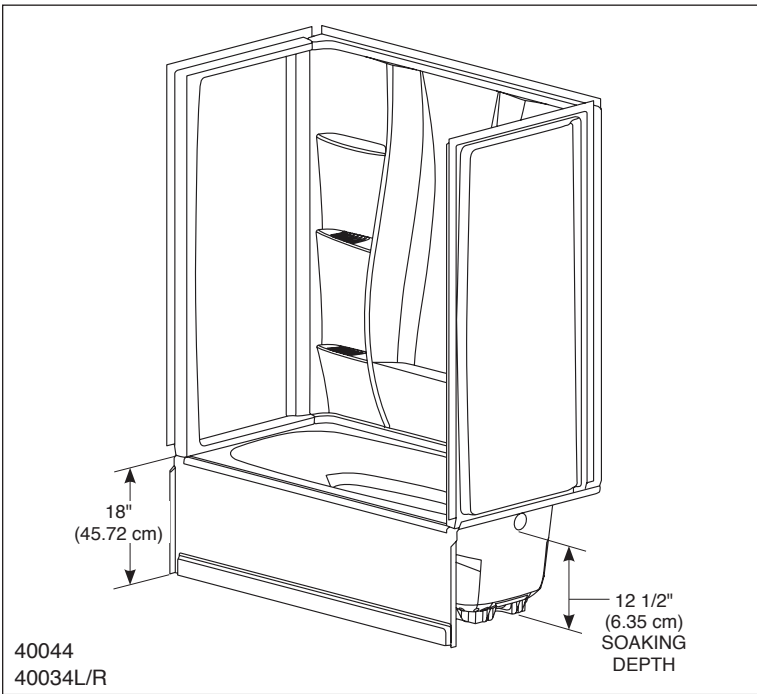

CLASSIC 400 60" X 32" BATHTUB SHOWER

- 40044 3-Piece Wall Set
- 40034L/R Left or Right Drain Bathtub
- Made with High-Gloss ProCrylic™ Material
- Textured Bottom
- Direct-to-Stud Installation
- 10 Year Limited Residential Warranty
- 1 Year Limited Commercial Warranty

COLOR/FINISH

- White

COMPLIES WITH:

- CSA B45.5/IAPMO Z 124

Submitted Model No.: _____

Specific Features: _____

55 E 111th Street, Indianapolis, Indiana 46280
350 South Edgeware Road, St. Thomas, ON N5P 4L1
© 2016 Masco Corporation of Indiana