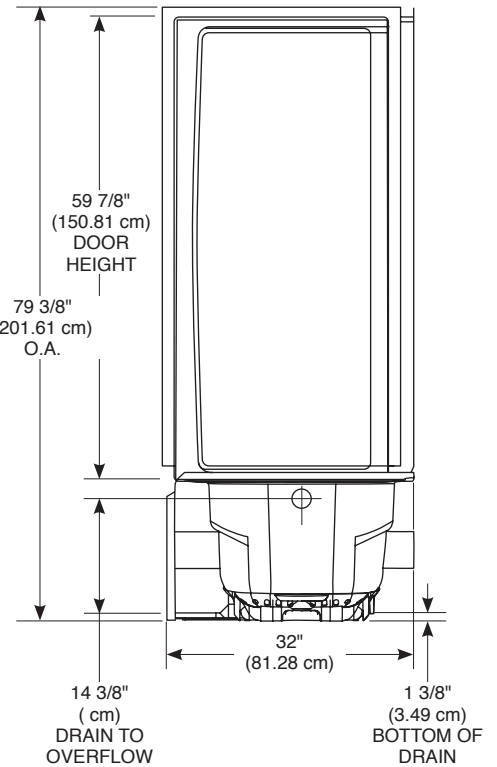

CLASSIC 400 60" X 32" BATHTUB SHOWER

- 40044 3-Piece Wall Set
- 40034L/R Left or Right Drain Bathtub
- Made with High-Gloss ProCrylic™ Material
- Textured Bottom
- Direct-to-Stud Installation
- 10 Year Limited Residential Warranty
- 1 Year Limited Commercial Warranty

COLOR/FINISH

- White

COMPLIES WITH:

- CSA B45.5/IAPMO Z 124

Submitted Model No.: _____

Specific Features: _____

55 E 111th Street, Indianapolis, Indiana 46280
350 South Edgeware Road, St. Thomas, ON N5P 4L1
© 2016 Masco Corporation of Indiana