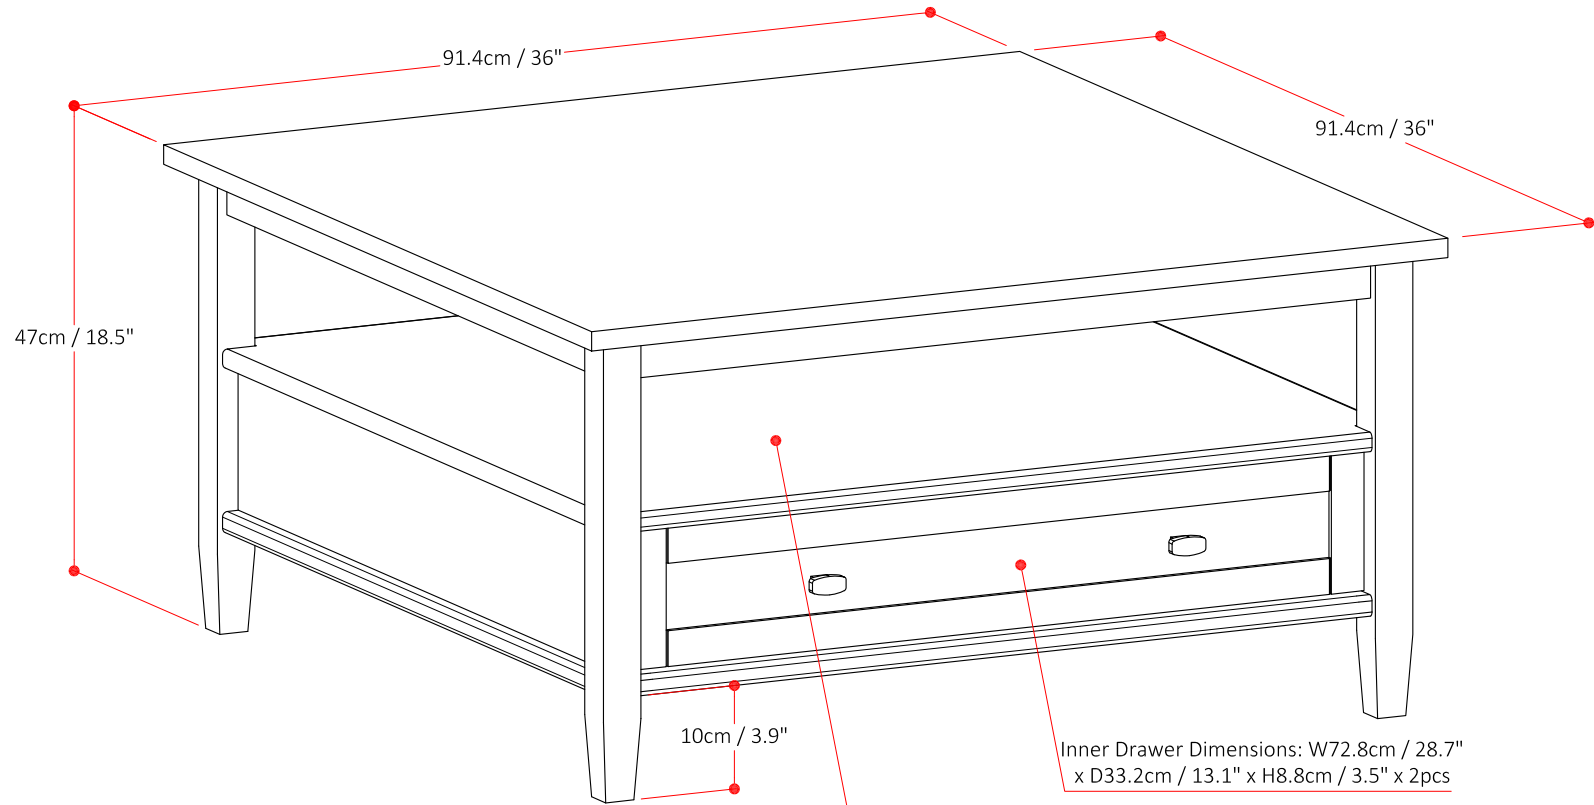

### WARM SHAKER SQUARE COFFEE TABLE

Space Dimensions: W85.8cm / 33.8"  
x D85.8cm / 33.8" x H13.1cm / 5.2" x 1pc

Net Weight: 73(lb)