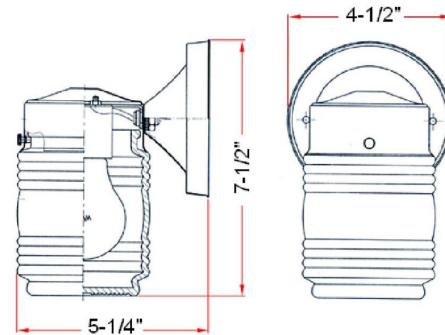

Jelly Jar I-Light Outdoor Wall Light
Black

SPECIFICATIONS

MOUNTING:	Wall Mount	LED BRIGHTNESS (LUMENS):	N/A
SLOPED CEILING ADAPTABLE:	No	LED COLOR CORRELATED TEMPERATURE (CCT):	N/A
LAMP TYPE 1:	1 lamp 60W Incandescent A19 Medium base bulb	LED COLOR RENDERING INDEX (CRI):	N/A
BULB INCLUDED:	No	LED EFFICACY:	N/A
WATTS PER BULB:	60W	LED AVERAGE RATED LIFE:	N/A
TOTAL WATTAGE:	60W	ENERGY EFFICIENT:	No
DIMMABLE:	Yes	LIGHTING AMPS:	0.5
MATERIAL CONSTRUCTION:	Steel	VOLTAGE:	120V
ASSEMBLED DIMENSIONS:	4.5" L x 7.5" H x 5.25" D		
WEIGHT:	1.42 lbs.		
BACKPLATE DIMENSIONS:	4.57" H x 4.57" W		
CANOPY CEILING DIMENSIONS:	N/A		
GLASS/SHADE DIMENSIONS:	5.13" H x 4.75" L x 4.75" D		
GLASS/SHADE MATERIAL:	Glass		
GLASS/SHADE TYPE:	Clear		
GLASS/SHADE COLOR:	Clear		