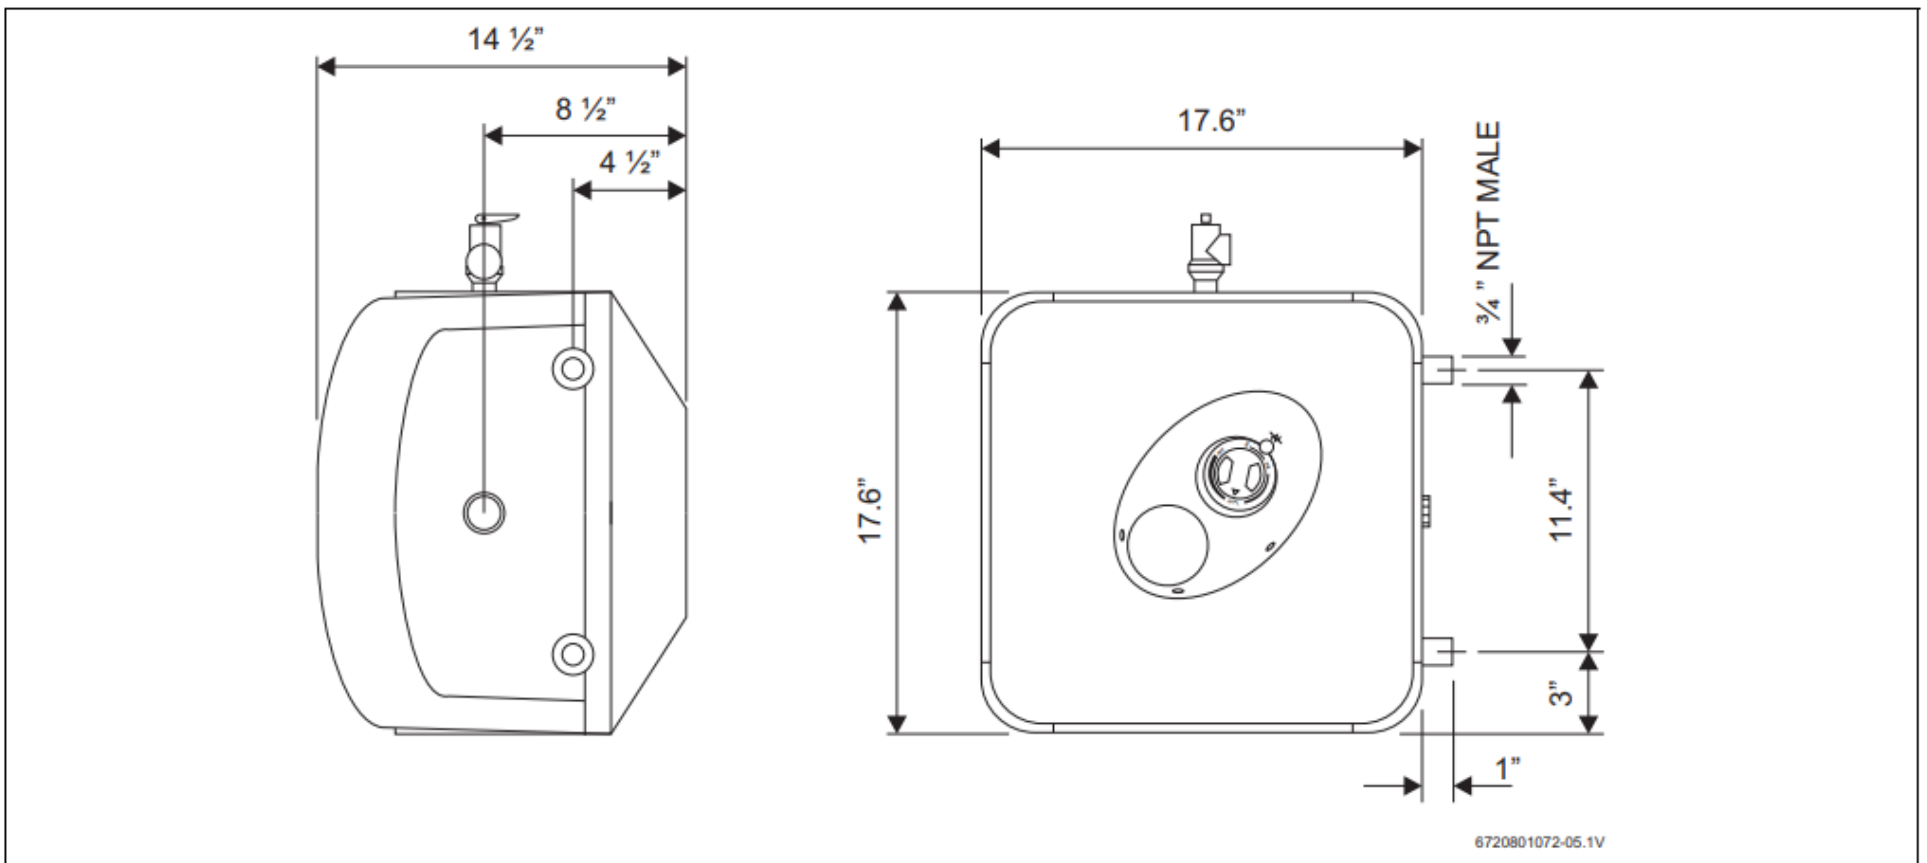

ES8 Model Only (Horizontal installation)

- Unit will have a 5.1 gallon capacity in the horizontally installed configuration
- Please refer to pages 6 and 7 of the installation guide for further details

ES8 Model Only (Vertical installation)

- Unit will have a 7 gallon capacity in the vertically installed configuration
- Please refer to pages 6 and 7 of the installation guide for further details