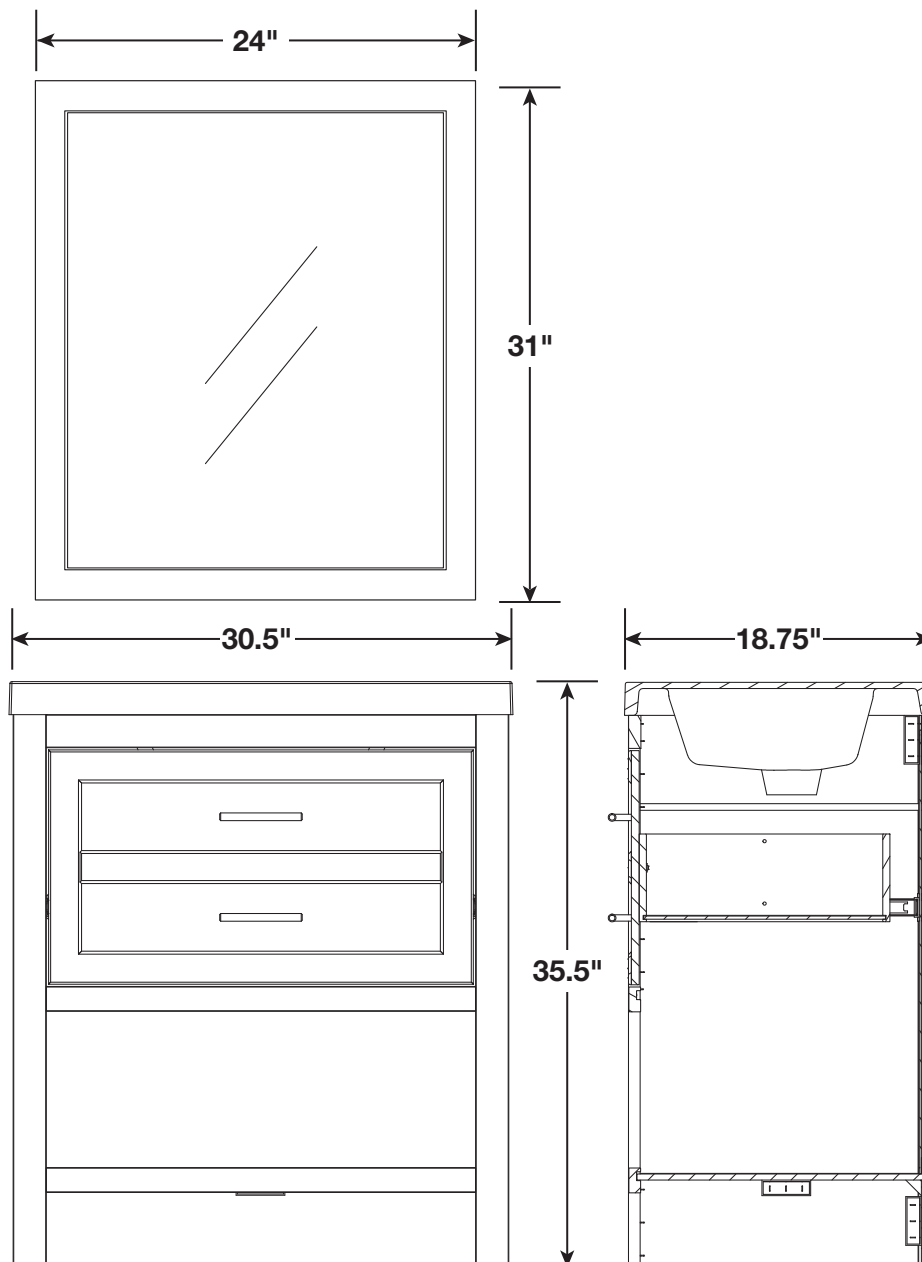

### 30.5" Vanity Cabinet with Top and Mirror PPSPAGLC30DM

The information contained in this drawing is the sole property of RSI Home Products and any reproduction in part or as a whole without the written permission is prohibited.