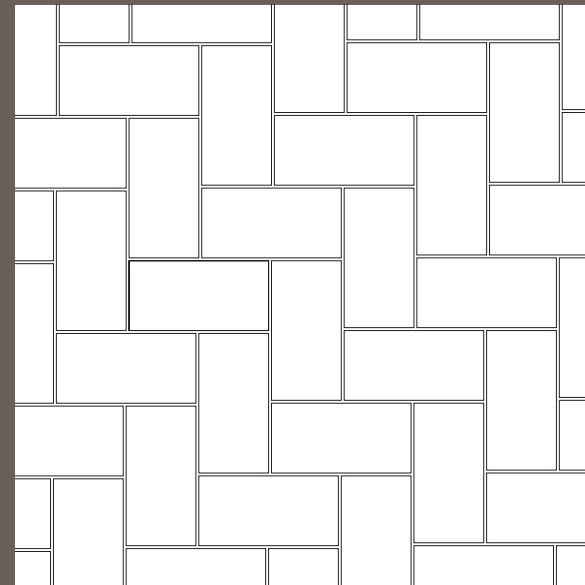

Westbrook Stone Eclipse
18 in. x 18 in. tile shown in hexagon pattern

INSTALLATION IDEAS

12 in. x 24 in.

Large format tile is a simple way to give your floors or walls a clean, contemporary look. With fewer materials and grout lines, it's easy to plan and install. Design it your way or try one of our proven patterns.

Pieces and percent coverage are for every 100 sq. ft.

Westbrook Stone Eclipse
18 in. x 18 in. tile shown in hexagon pattern

INSTALLATION IDEAS

12 in. x 24 in.

Large format tile is a simple way to give your floors or walls a clean, contemporary look. With fewer materials and grout lines, it's easy to plan and install. Design it your way or try one of our proven patterns.

Pieces	Size	Percent (%)
50	12 in. x 24 in.	100

Herringbone

Pieces	Size	Percent (%)
50	12 in. x 24 in.	100

1 x 2 Rectangular

Pieces	Size	Percent (%)
50	12 in. x 24 in.	100

2 x 2 Rectangular

Pieces	Size	Percent (%)
50	12 in. x 24 in.	100