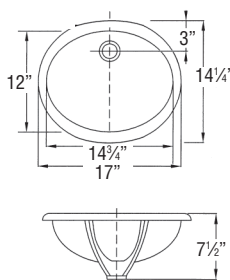

To Be Specified: Vanity Bowl

Undermount Bowls

- ☐ Madison fits all tops