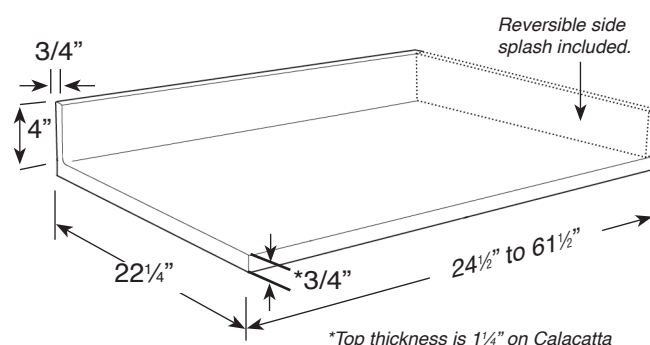

Urban Grey quartz vanity top with white undermount Vision china bowl, eased front edge