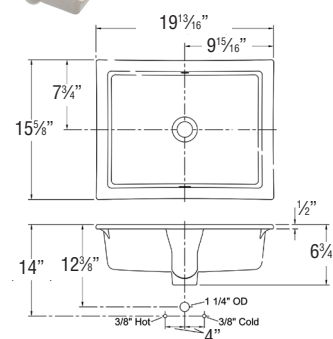

- ☐ Vision fits all tops