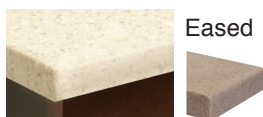

FEATURES

- Engineered Quartz is 93% natural quartz, the strongest mineral found in granite, and 7% resins.
- 22¹/₄" Depth eased edge Quartz slab cut to length. Lengths from 24¹/₂" to 61¹/₂".
- Thickness: 2cm (3/4") on all colors except Calacatta 3cm(1¹/₄")
- 4" high x 3/4" deep loose backsplash with eased edge profile. Backsplash length is 1/8" shorter than vanity top length.
- Single, 4", and 8" faucet hole drillings.
- Eased front and bowl edge profile.
- White vitreous china bowl.
- Side Splash with eased edge profile. Reversible for use on either left or right side. 4" high x 3/4" deep loose side splash is set on after backsplash is installed and butts up to backsplash. Side splash length stops at front edge where profile begins.
- 10 Year Ltd. Residential Warranty
  3 Year Ltd. Commercial Warranty

COLORS

- 12 Quartz colors

Front Edge Profile

Eased