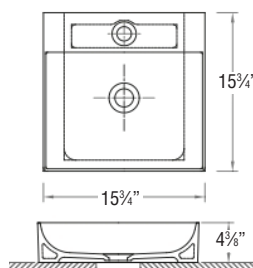

#### Undermount Bowls

- Madison fits all tops

- Vision fits all tops

#### Above Counter Bowls

- Rachel best fits 24<sup>1</sup>/<sub>2</sub>" to 42<sup>1</sup>/<sub>2</sub>" tops

- Martha fits 42<sup>1</sup>/<sub>2</sub>"L and above tops

VANITY TOPS