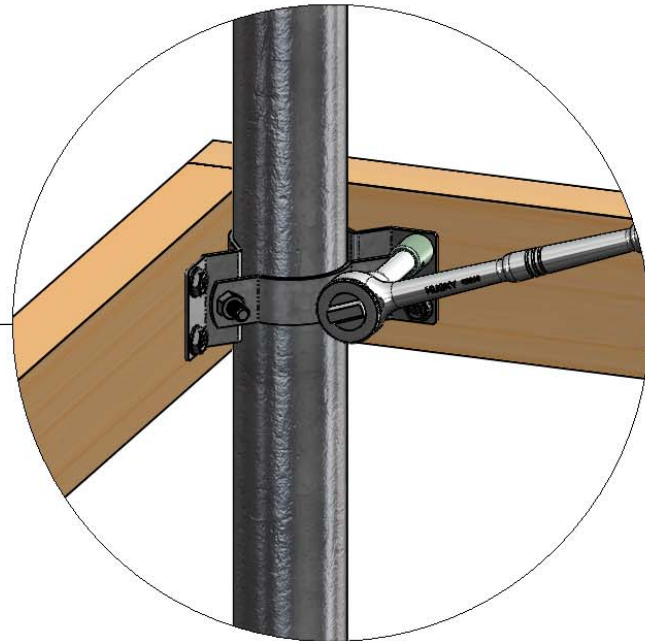

WAP-238-90 WAP-OZ
Steel to Wood Fence
Bracket Inside 90
50140

Typical Installation

WAP-238-90 WAP-OZ Steel to Wood Fence Bracket Inside 90

50140

Installation Instructions, 50140

Suggested Tools

(others may be required)

step 1

Installation Instructions, 50140

step 2

Installation Instructions, 50140

repeat 3x, set desired spacing & secure

step 3

Installation Instructions, 50140

step 4