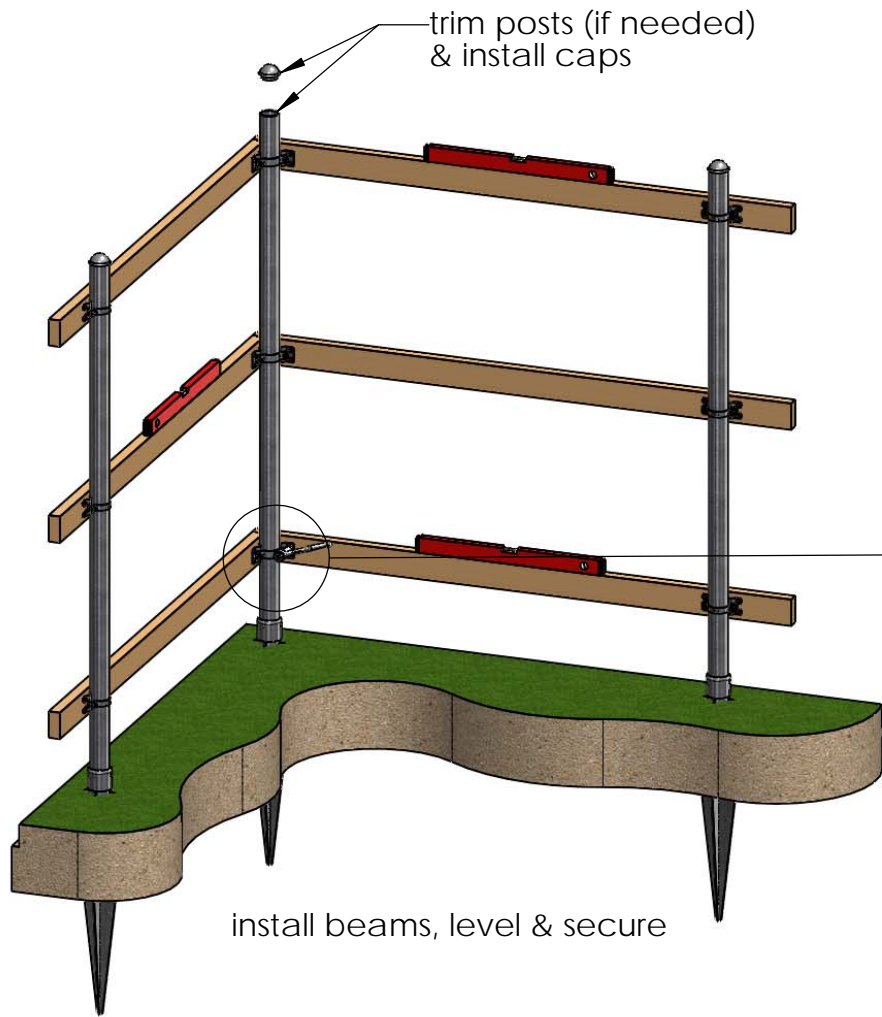

WAP-238-90 WAP-OZ
Steel to Wood Fence
Bracket Inside 90
50140

Typical Installation

WAP-238-90 WAP-OZ Steel to Wood Fence Bracket Inside 90

50140

Installation Instructions, 50140

Suggested Tools

(others may be required)

step 1

Installation Instructions, 50140

step 2

Installation Instructions, 50140

repeat 3x, set desired spacing & secure

step 3

Installation Instructions, 50140

step 4