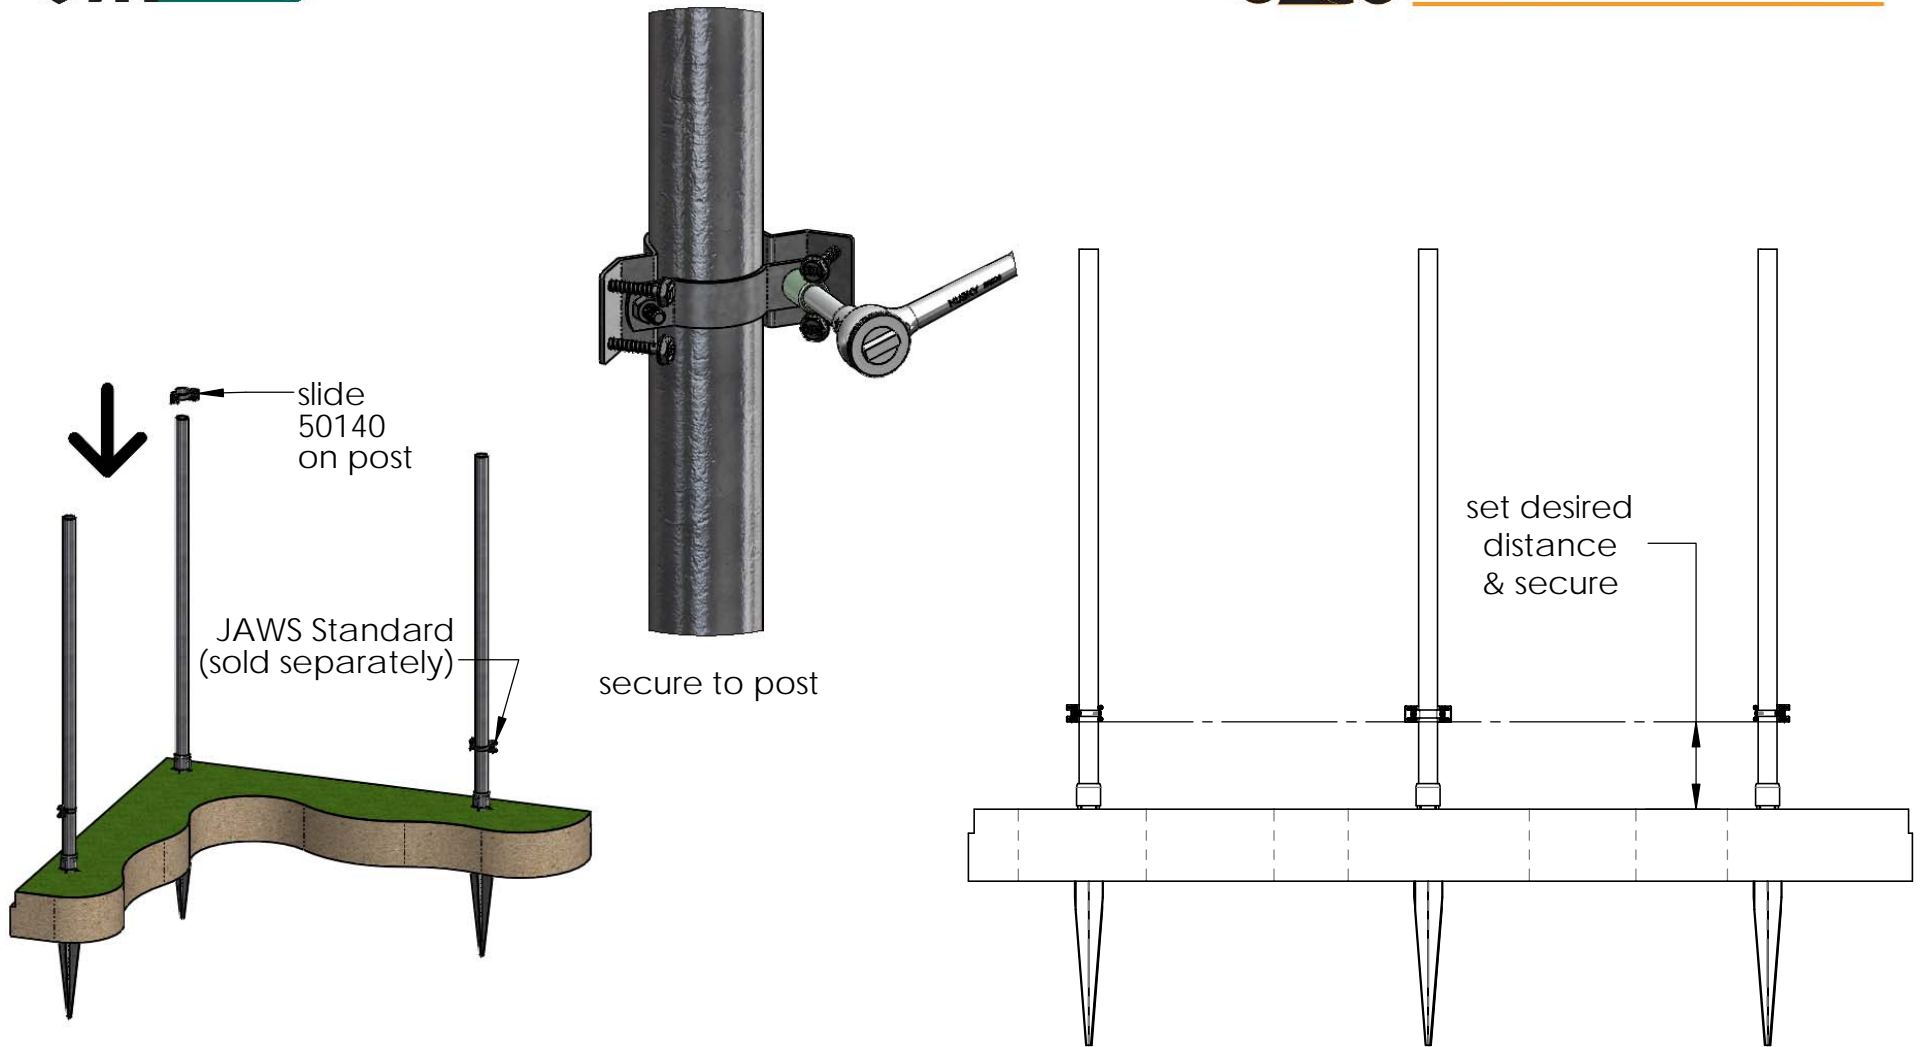

WAP-238-90 WAP-OZ
Steel to Wood Fence
Bracket Inside 90
50140

Typical Installation

WAP-238-90 WAP-OZ Steel to Wood Fence Bracket Inside 90

50140

Installation Instructions, 50140

Suggested Tools

(others may be required)

step 1

Installation Instructions, 50140

step 2

Installation Instructions, 50140

repeat 3x, set desired spacing & secure

step 3

Installation Instructions, 50140

step 4

Installation Instructions, 50140