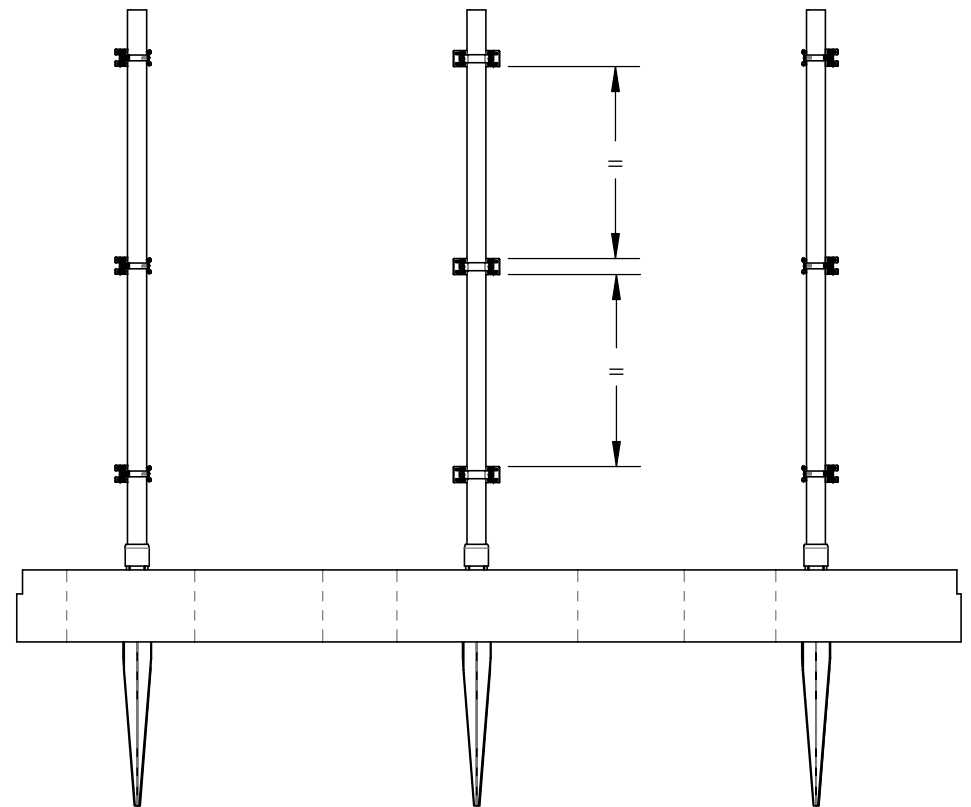

WAP-238-90 WAP-OZ
Steel to Wood Fence
Bracket Inside 90
50140

Typical Installation

WAP-238-90 WAP-OZ Steel to Wood Fence Bracket Inside 90

50140

Installation Instructions, 50140

Suggested Tools

(others may be required)

step 1

Installation Instructions, 50140

step 2

Installation Instructions, 50140

repeat 3x, set desired spacing & secure

step 3

Installation Instructions, 50140

step 4