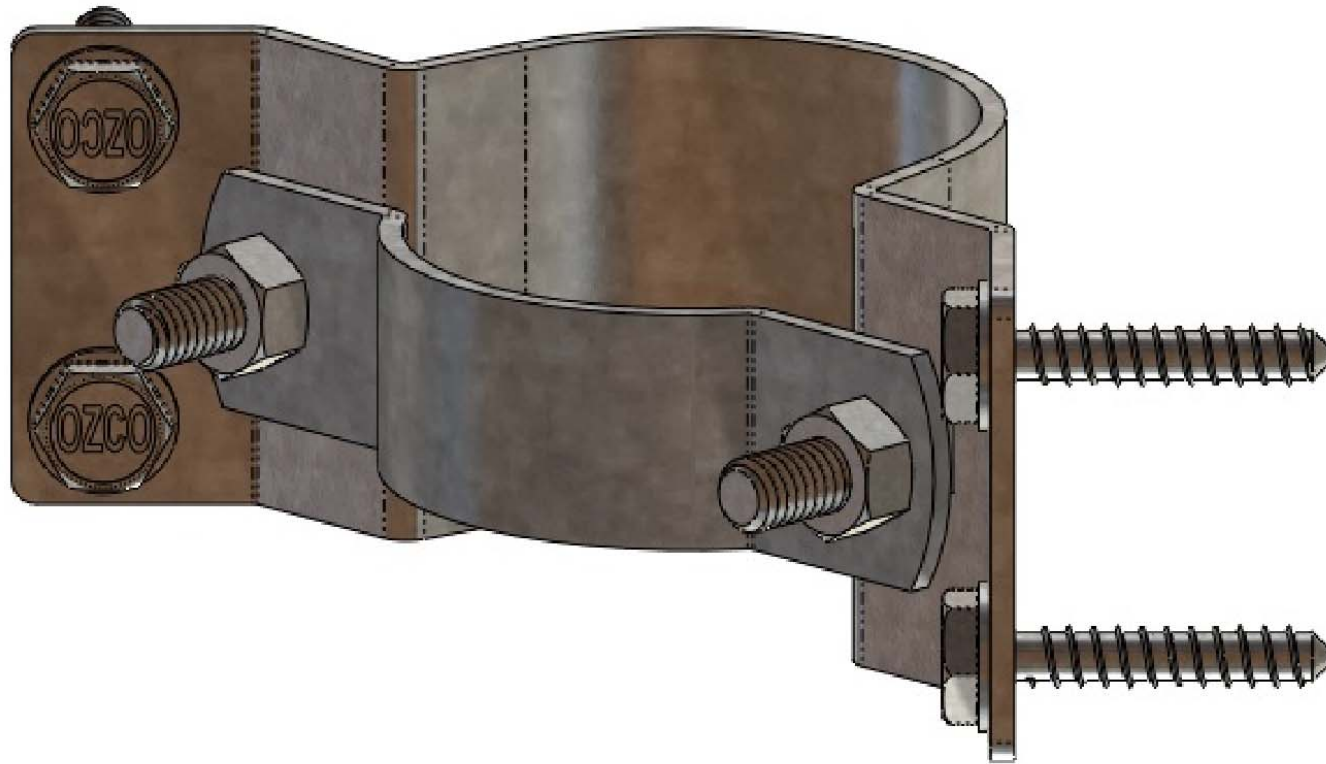

WAP-238-90 WAP-OZ
Steel to Wood Fence
Bracket Inside 90
50140

Typical Installation

WAP-238-90 WAP-OZ Steel to Wood Fence Bracket Inside 90

50140

Installation Instructions, 50140

Suggested Tools

(others may be required)

step 1

Installation Instructions, 50140

step 2

Installation Instructions, 50140

repeat 3x, set desired spacing & secure

step 3

Installation Instructions, 50140

step 4