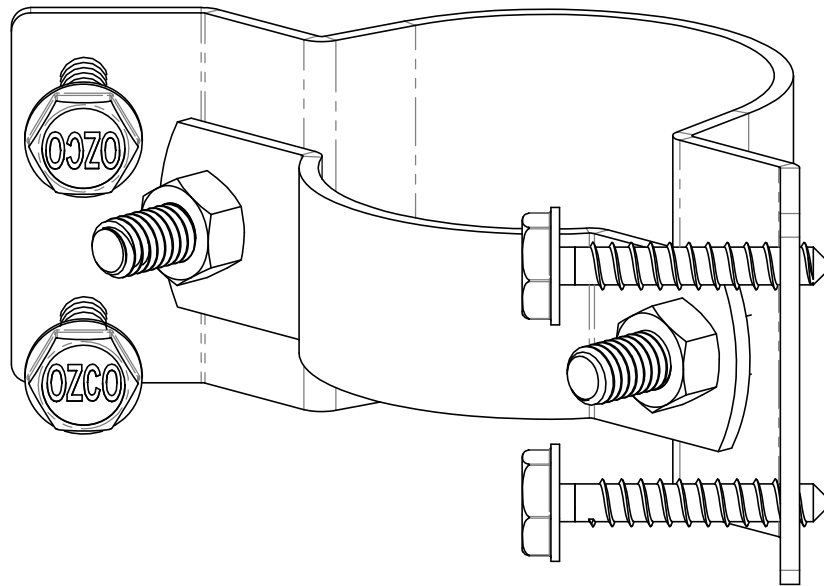

WAP-238-90 WAP-OZ
Steel to Wood Fence
Bracket Inside 90
50140

Typical Installation

WAP-238-90 WAP-OZ Steel to Wood Fence Bracket Inside 90

50140

Installation Instructions, 50140

Suggested Tools

(others may be required)

step 1

Installation Instructions, 50140

step 2

Installation Instructions, 50140

repeat 3x, set desired spacing & secure

step 3

Installation Instructions, 50140

step 4