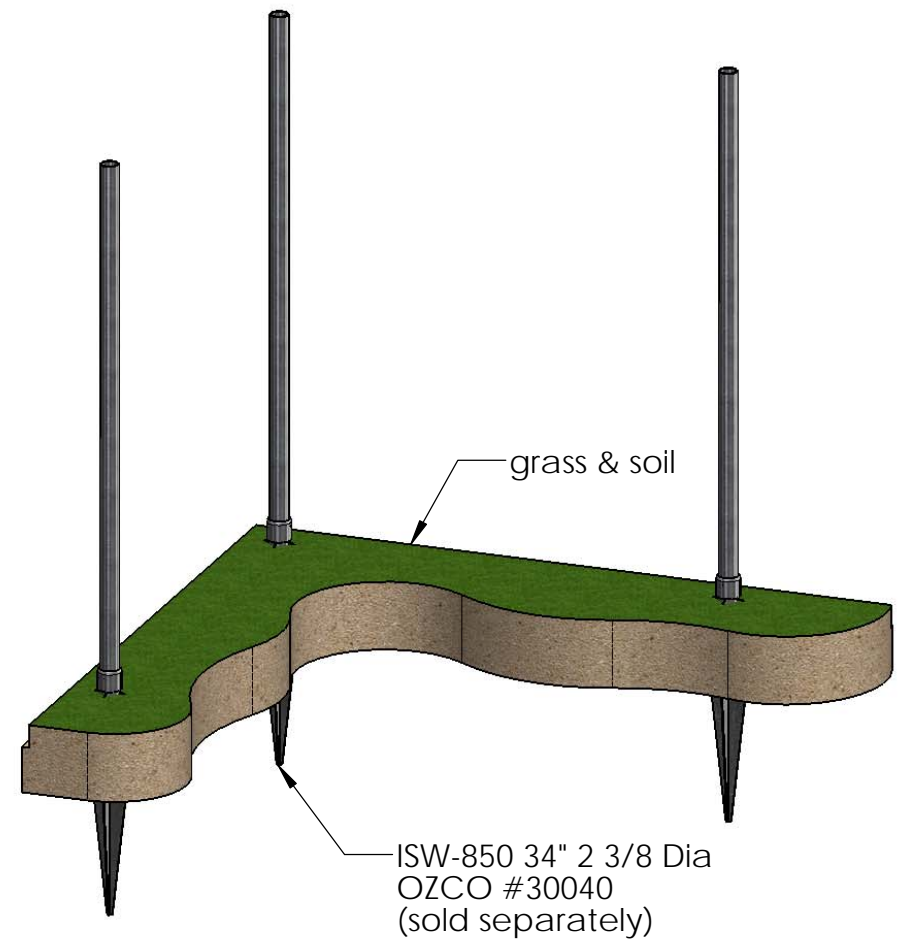

WAP-238-90 WAP-OZ
Steel to Wood Fence
Bracket Inside 90
50140

Typical Installation

WAP-238-90 WAP-OZ Steel to Wood Fence Bracket Inside 90

50140

Installation Instructions, 50140

Suggested Tools

(others may be required)

step 1

Installation Instructions, 50140

step 2

Installation Instructions, 50140

repeat 3x, set desired spacing & secure

step 3

Installation Instructions, 50140

step 4