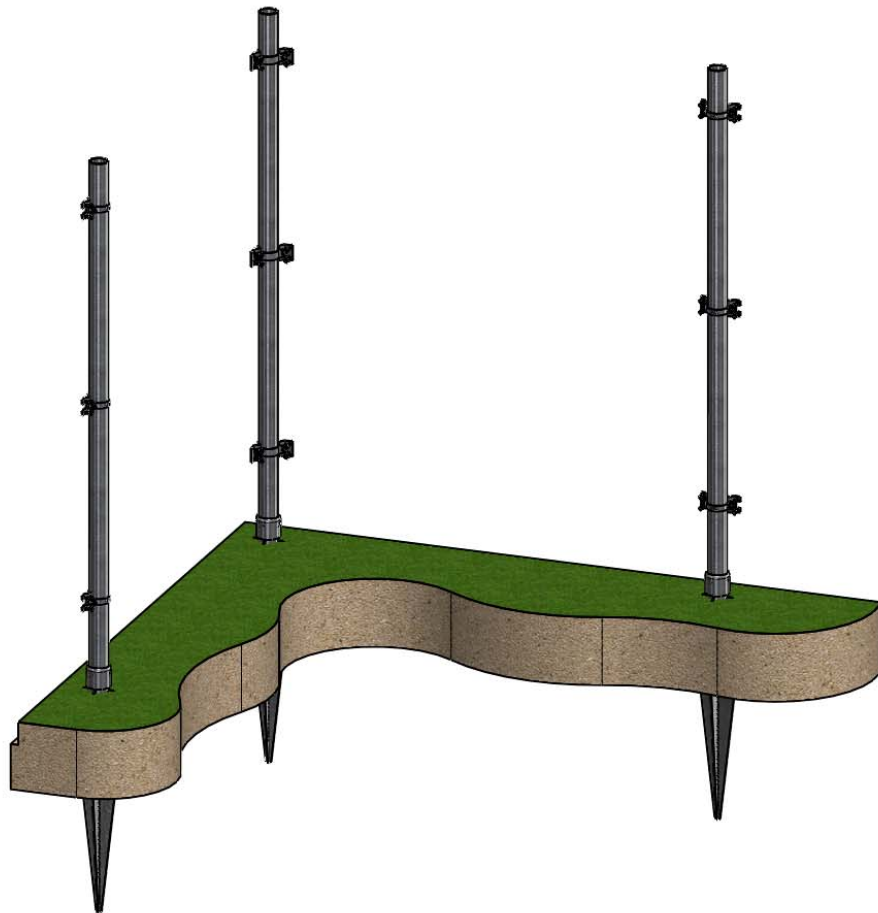

WAP-238-90 WAP-OZ
Steel to Wood Fence
Bracket Inside 90
50140

Typical Installation

WAP-238-90 WAP-OZ Steel to Wood Fence Bracket Inside 90

50140

Installation Instructions, 50140

Suggested Tools

(others may be required)

step 1

Installation Instructions, 50140

step 2

Installation Instructions, 50140

repeat 3x, set desired spacing & secure

step 3

Installation Instructions, 50140

step 4