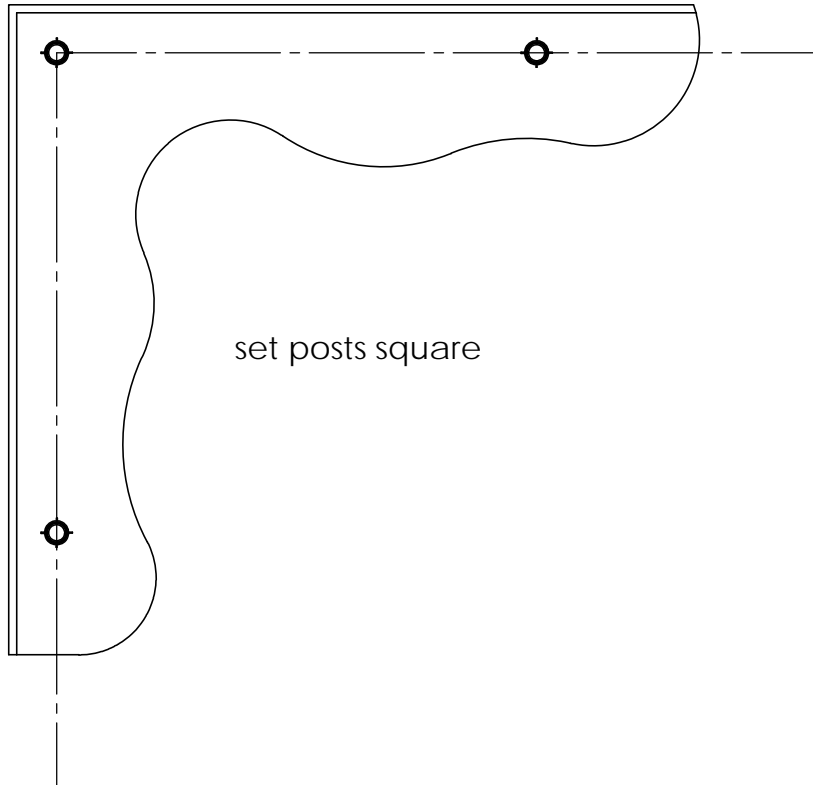

WAP-238-90 WAP-OZ
Steel to Wood Fence
Bracket Inside 90
50140

Typical Installation

WAP-238-90 WAP-OZ Steel to Wood Fence Bracket Inside 90

50140

Installation Instructions, 50140

Suggested Tools

(others may be required)

step 1

Installation Instructions, 50140

step 2

Installation Instructions, 50140

repeat 3x, set desired spacing & secure

step 3

Installation Instructions, 50140

step 4