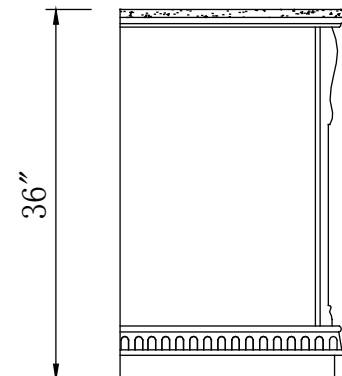

Model: HYP-0223-BB-UWC-55

Overall Dimensions

55" x 22" x 36"

TOP VIEW

FRONT VIEW

SIDE VIEW

BACK VIEW