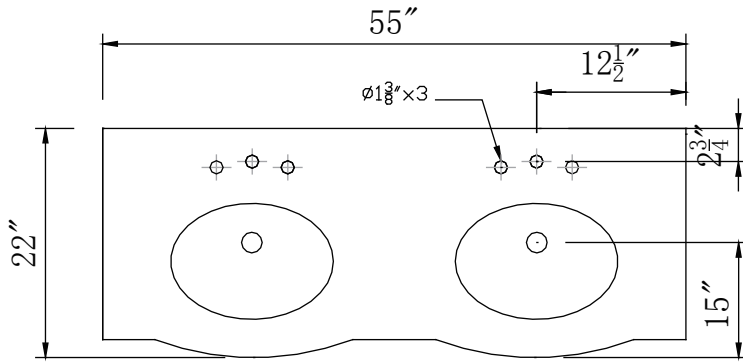

Model: HYP-0223-BB-UWC-55

Overall Dimensions

55" x 22" x 36"

TOP VIEW

FRONT VIEW

SIDE VIEW

BACK VIEW