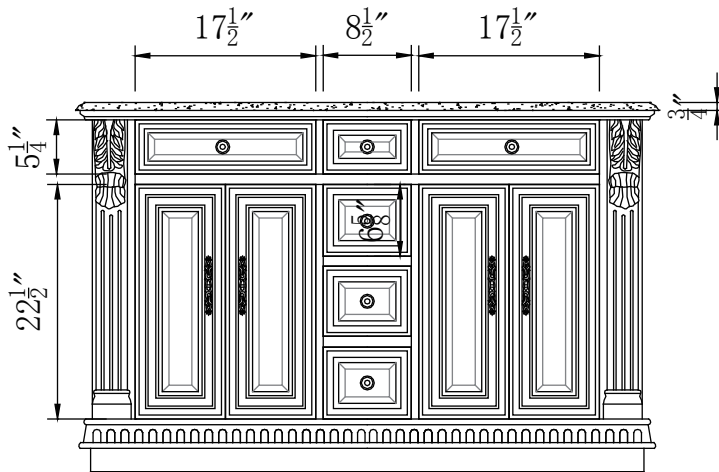

Model: HYP-0223-BB-UWC-55

Overall Dimensions

55" x 22" x 36"

TOP VIEW

FRONT VIEW

SIDE VIEW

BACK VIEW