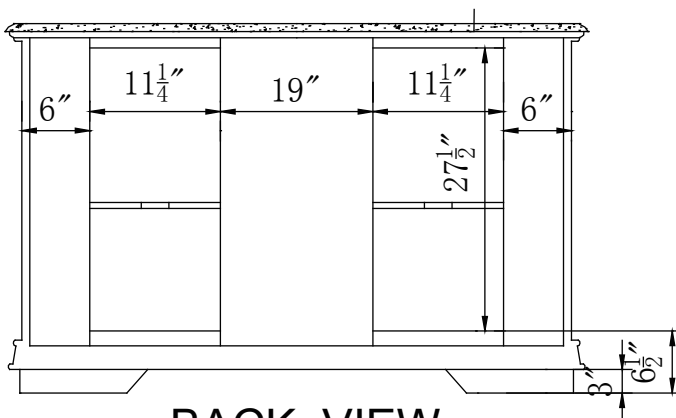

Model: HYP-0223-BB-UWC-55

Overall Dimensions

55" x 22" x 36"

TOP VIEW

FRONT VIEW

SIDE VIEW

BACK VIEW