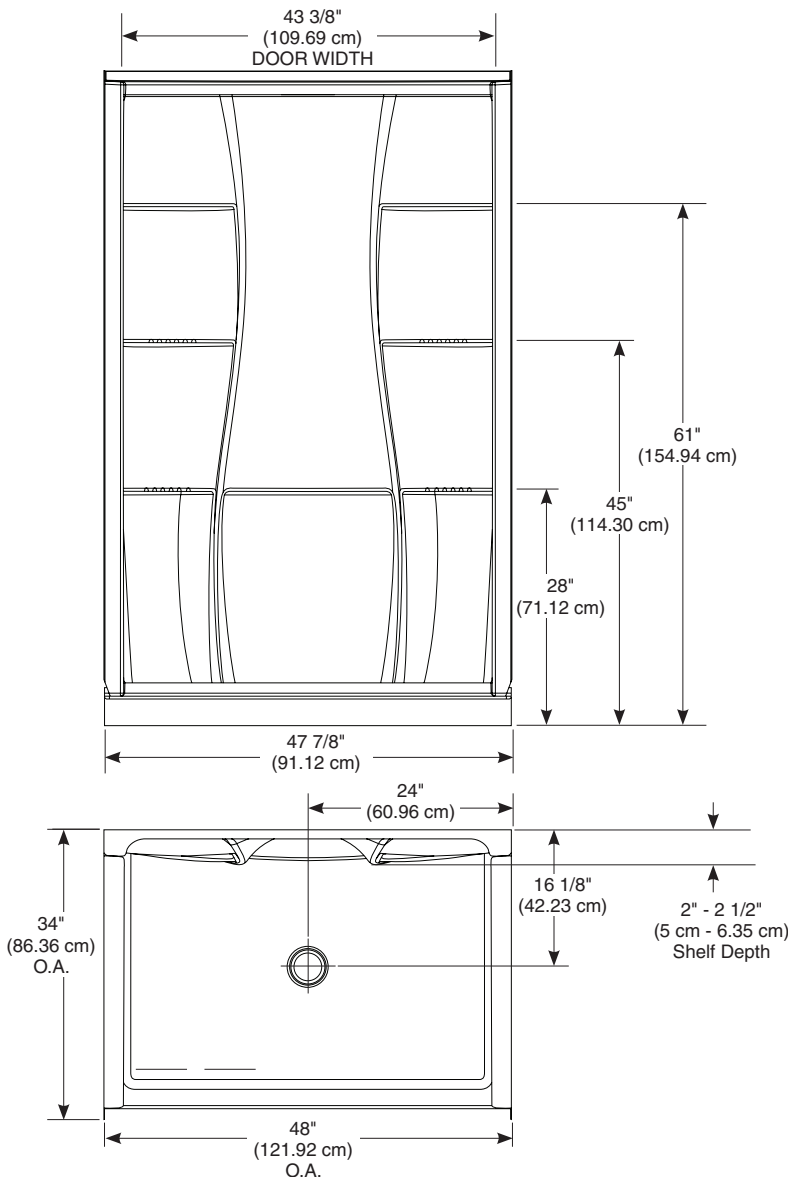

**CLASSIC 400
48" X 34" SHOWER**

- 40084 3-Piece Shower Wall Set
- 40074 Center Drain Shower Base
- Made with ProCrylic™ high-gloss acrylic
- Textured Bottom
- Direct-to-Stud Installation
- 10 Year Limited Residential Warranty
- 1 Year Limited Commercial Warranty

COLOR/FINISH

- White

SUBMITTED MODEL NO:

SPECIFIC FEATURES:

COMPLIES WITH:

- CSA B45.5/IAPMO Z124

55 E 111th Street, Indianapolis, Indiana 46280
350 South Edgeware Road, St. Thomas, ON N5P 4L1
© 2014 Masco Corporation of Indiana