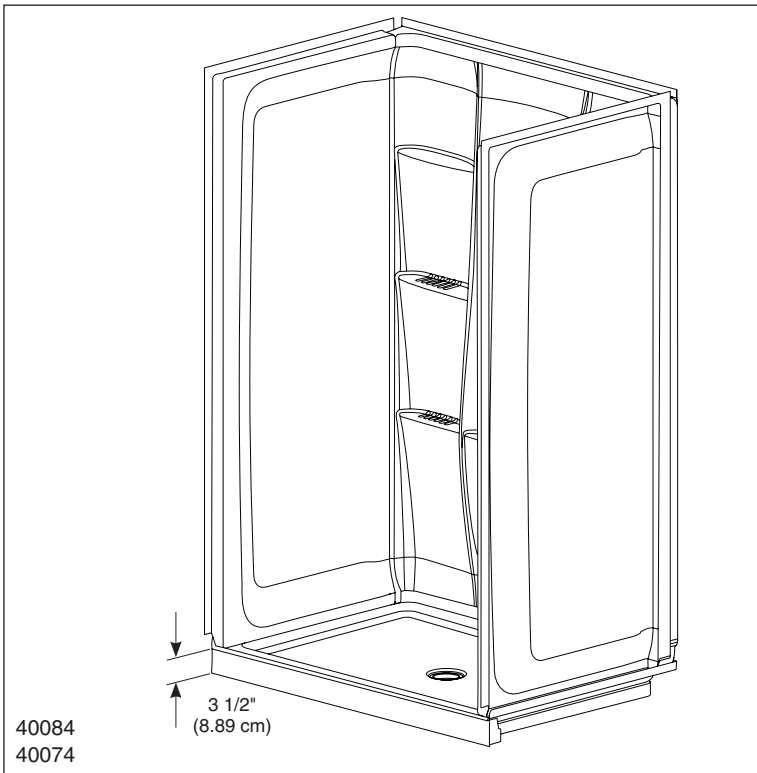

**CLASSIC 400
48" X 34" SHOWER**

- 40084 3-Piece Shower Wall Set
- 40074 Center Drain Shower Base
- Made with ProCrylic™ high-gloss acrylic
- Textured Bottom
- Direct-to-Stud Installation
- 10 Year Limited Residential Warranty
- 1 Year Limited Commercial Warranty

COLOR/FINISH

- White

SUBMITTED MODEL NO:

SPECIFIC FEATURES:

COMPLIES WITH:

- CSA B45.5/IAPMO Z124

55 E 111th Street, Indianapolis, Indiana 46280
350 South Edgeware Road, St. Thomas, ON N5P 4L1
© 2014 Masco Corporation of Indiana