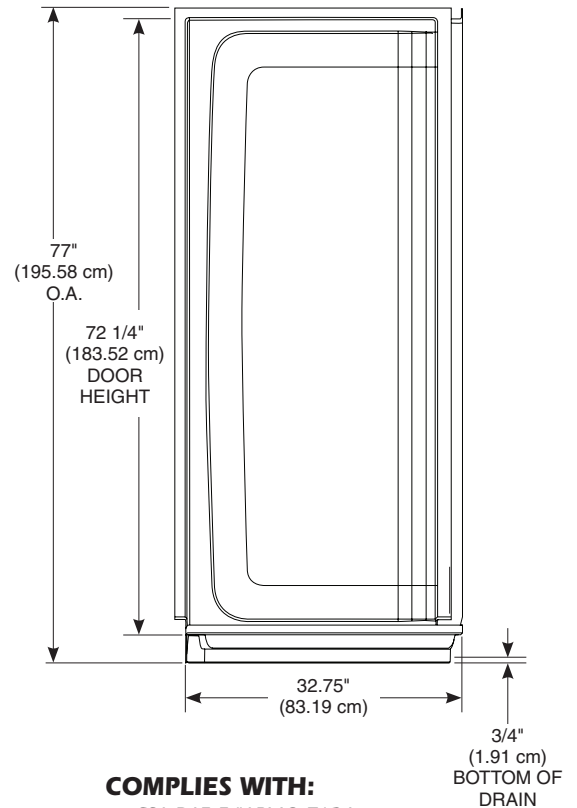

**CLASSIC 400
48" X 34" SHOWER**

- 40084 3-Piece Shower Wall Set
- 40074 Center Drain Shower Base
- Made with ProCrylic™ high-gloss acrylic
- Textured Bottom
- Direct-to-Stud Installation
- 10 Year Limited Residential Warranty
- 1 Year Limited Commercial Warranty

COLOR/FINISH

- White

SUBMITTED MODEL NO:

SPECIFIC FEATURES:

COMPLIES WITH:

- CSA B45.5/IAPMO Z124

55 E 111th Street, Indianapolis, Indiana 46280
350 South Edgeware Road, St. Thomas, ON N5P 4L1
© 2014 Masco Corporation of Indiana