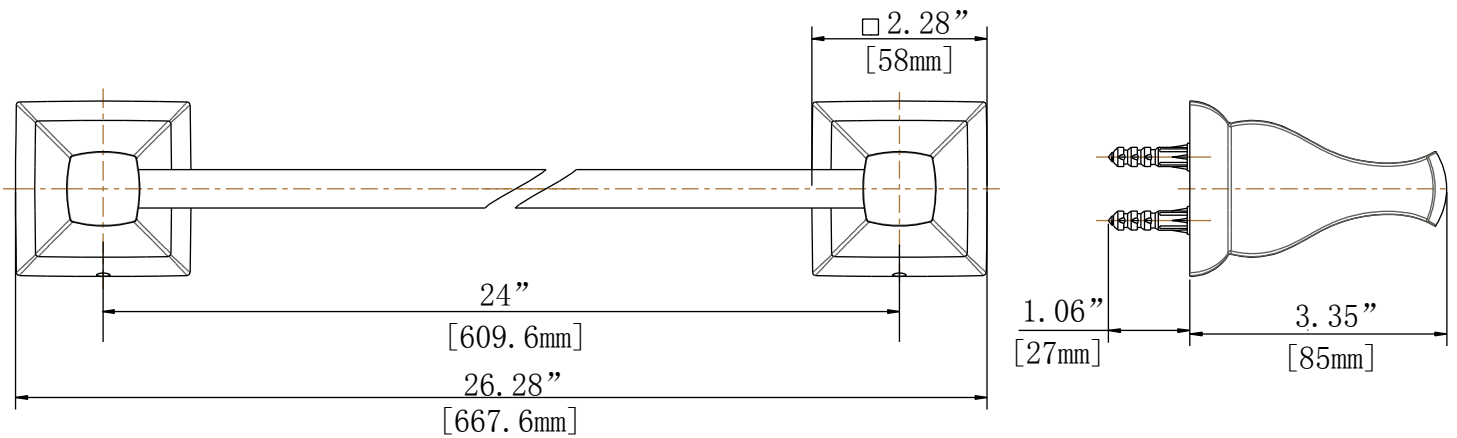

FEATURES

- 26.28" L x 2.28" W x 3.35" H
- Coordinates with Milner Series Bath Products
- Easy Installation
- Includes Mounting Hardware and Plastic Anchors
- Tools Required for Installation:
 - Drill with 1/4" Drill Bit
 - Philips Screwdriver
 - Small Flat Head Screwdriver

**Milner Series
Classic Collection**

24in Towel Bar

MODEL	FINISH
20120-0227H2	Mediterranean Bronze

Available for purchase or special order at Home Depot stores.

INSTALLATION DIMENSIONS

Glacier Bay reserves the right to make changes in specifications and materials and to change and discontinue models, both without notice or obligation. Dimensions are for reference only.