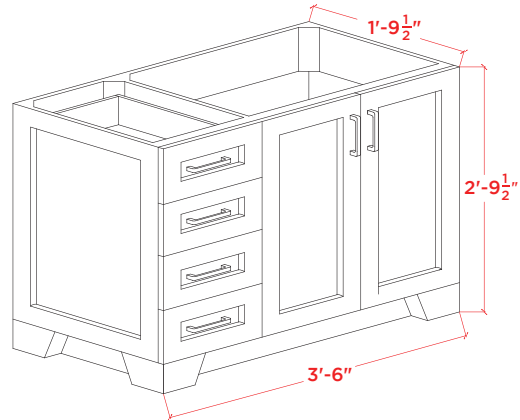

BASE CABINET THREE DIMENSIONAL VIEW

BASE CABINET PLAN VIEW