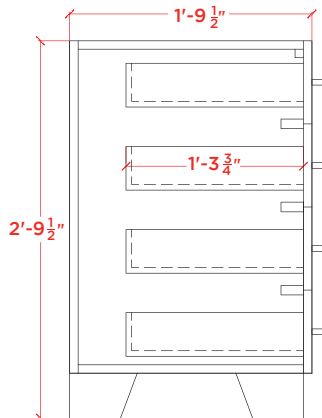

## BASE CABINET DIMENSIONS

42" W x 21.5" D x 33.5" H

## AVAILABLE COLORS

White      Grey      Midnight Blue

BASE CABINET FRONT VIEW

BASE CABINET THREE DIMENSIONAL VIEW

BASE CABINET SIDE VIEW

BASE CABINET PLAN VIEW

## COUNTERTOP DIMENSIONS

43" W x 22" D x 1.5" H

## THREE DIMENSIONAL COUNTERTOP VIEW