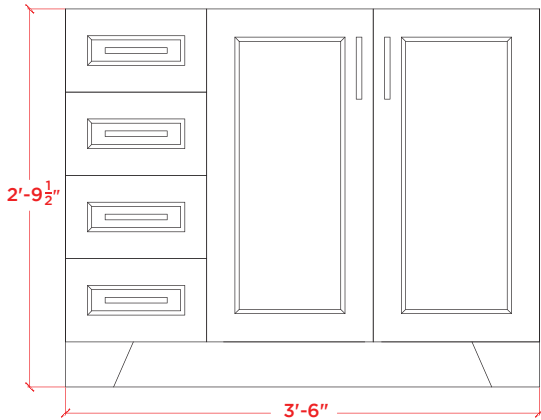

BASE CABINET FRONT VIEW

BASE CABINET SIDE VIEW