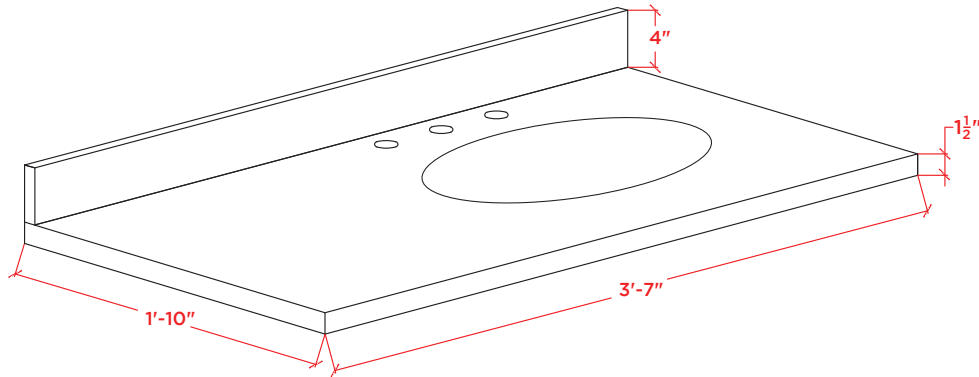

THREE DIMENSIONAL COUNTERTOP VIEW