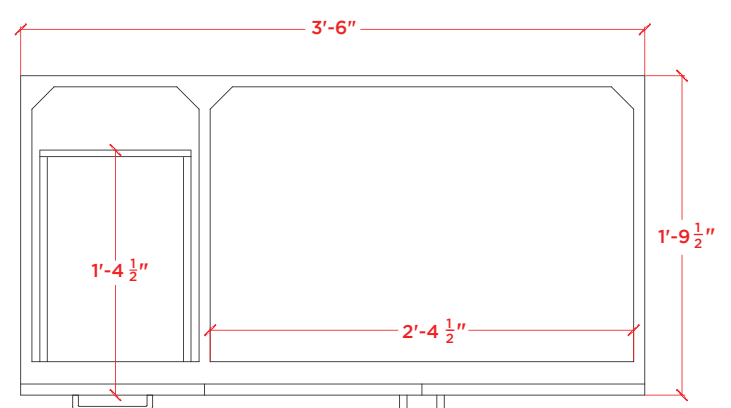

## BASE CABINET DIMENSIONS

42" W x 21.5" D x 33.5" H

## AVAILABLE COLORS

White      Grey      Midnight Blue

BASE CABINET FRONT VIEW

BASE CABINET THREE DIMENSIONAL VIEW

BASE CABINET SIDE VIEW

BASE CABINET PLAN VIEW

## COUNTERTOP DIMENSIONS

43" W x 22" D x 1.5" H