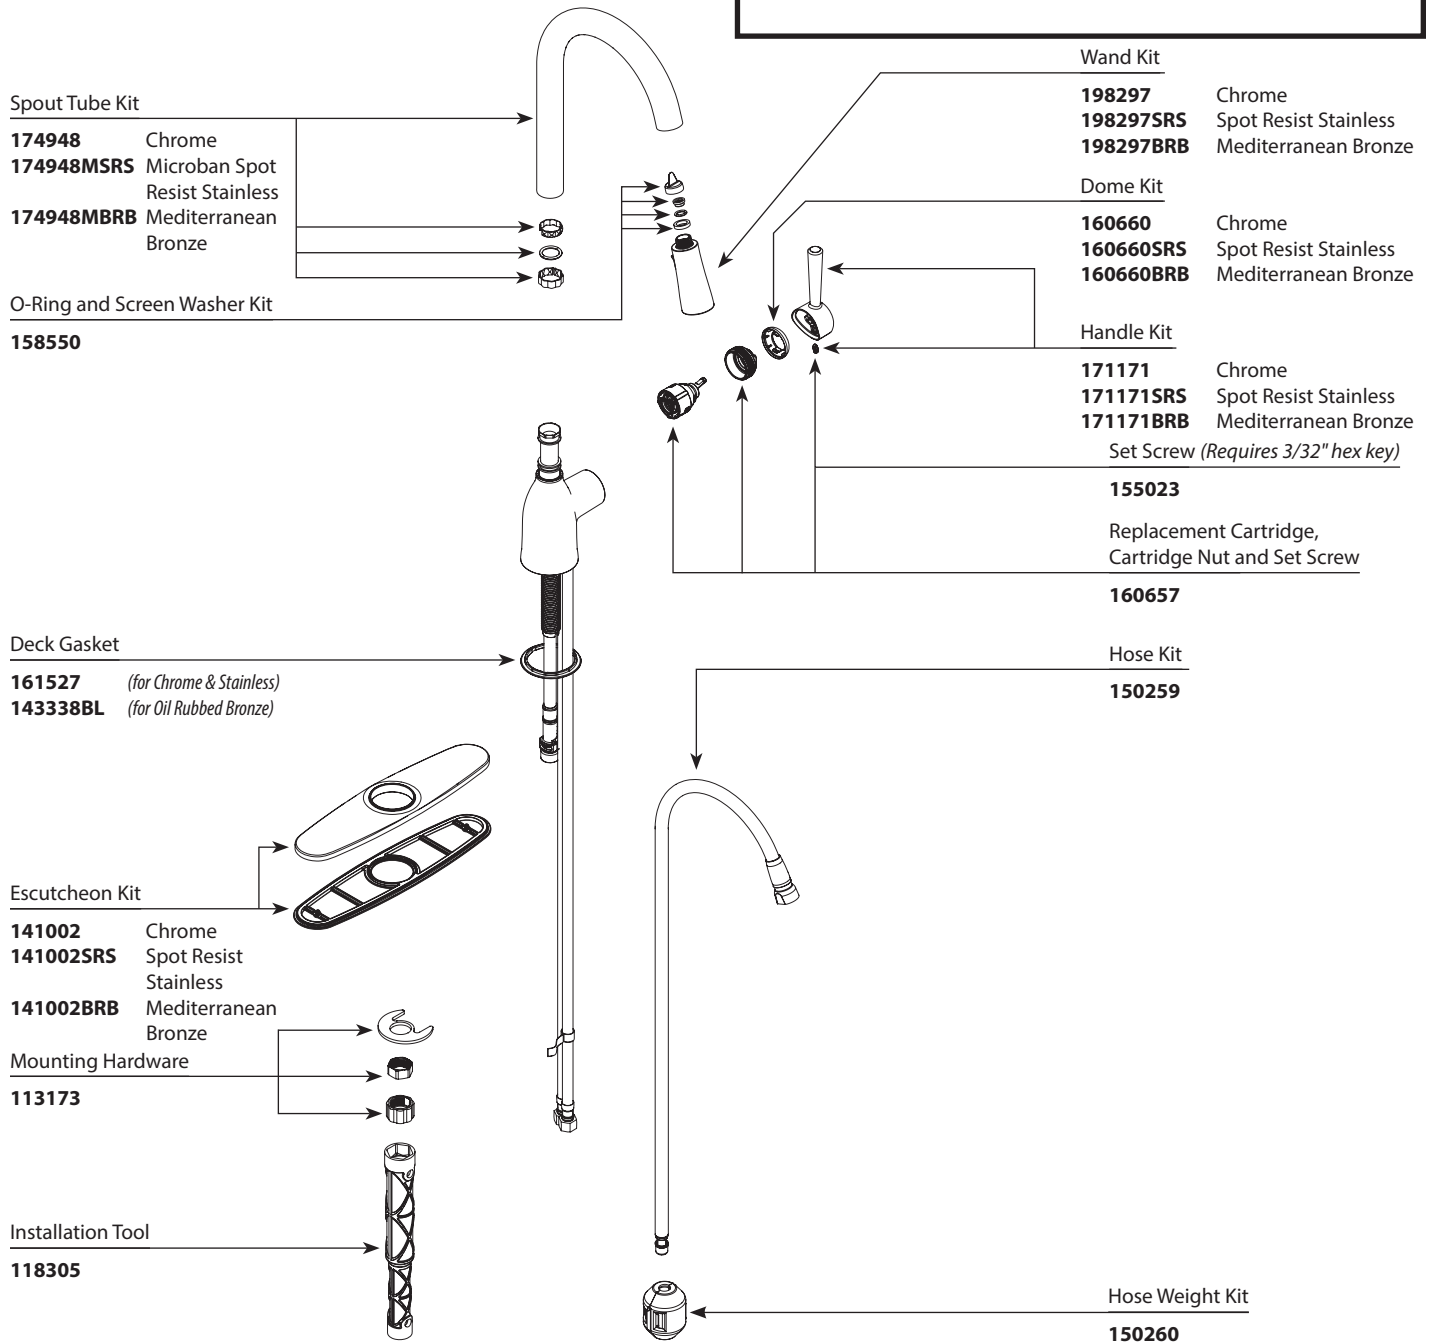

■ Order by Part Number

ADLER™		
Single-Handle High Arc Pulldown Kitchen Faucet		
MODEL	HANDLE	FINISH
87233	Lever	Chrome
87233SRS	Lever	Spot Resist Stainless
87233 BRB	Lever	Mediterranean Bronze

OPTIONAL

Mounting Bracket

176787