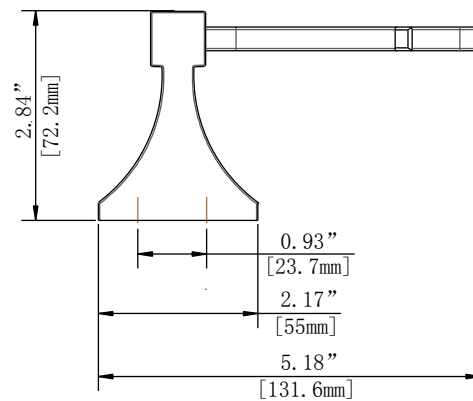

Glacier Bay Leary Series Towel Ring

MODEL	SKU#	FINISH
20136-0501	304136401	Chrome
20136-0504	304136411	Brushed Nickel

FEATURES

- 6.55"L x 5.18"W x 2.84"H
- Coordinates with Leary Series Bath Products
- Easy Installation
- Includes Mounting Hardware and Plastic Anchors
- Tools Required for Installation:
 - Drill with 1/4" Drill Bit
 - Philips Screwdriver
 - Small Flat Head Screwdriver

WARRANTY

- Limited Lifetime Warranty

INSTALLATION DIMENSIONS

Glacier Bay reserves the right to make changes in specifications and materials and to change and discontinue models, both without the notice or obligation. Dimensions are for reference only.