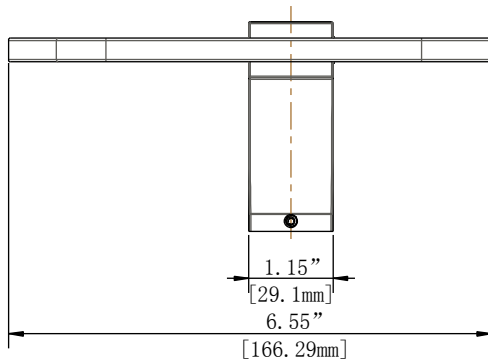

Glacier Bay Leary Series Towel Ring

MODEL	SKU#	FINISH
20136-0501	304136401	Chrome
20136-0504	304136411	Brushed Nickel

FEATURES

- 6.55"L x 5.18"W x 2.84"H
- Coordinates with Leary Series Bath Products
- Easy Installation
- Includes Mounting Hardware and Plastic Anchors
- Tools Required for Installation:
  - -Drill with 1/4" Drill Bit
  - -Philips Screwdriver
  - -Small Flat Head Screwdriver

WARRANTY

- Limited Lifetime Warranty

INSTALLATION DIMENSIONS

Glacier Bay reserves the right to make changes in specifications and materials and to change and discontinue models, both without the notice or obligation. Dimensions are for reference only.