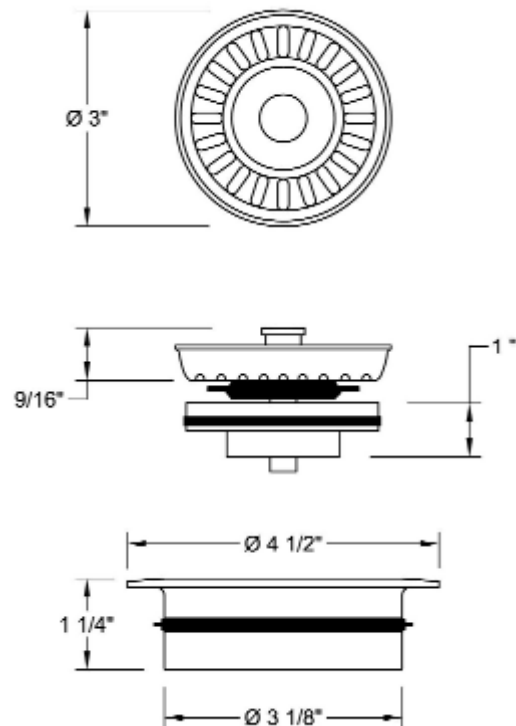

WASTE DISPOSE STOPPER

Cat. No.
I5588/ I5588G

Features:

- ▶ Xenoy plastic construction
- ▶ Solid color throughout
- ▶ Spring loaded brass center post
- ▶ Installs easily from above the sink
- ▶ Installs over existing disposer flange
- ▶ Push down strainer to seal water in sink
- ▶ Matte black (**I5588G-MB**) and white (**I5588G-WH**) colors coordinate with a granite sink

Finishes:

- BL** Matte Black
WH White
ORB Oil Rubbed Bronze

Dimensions and specifications subject to change without notice.