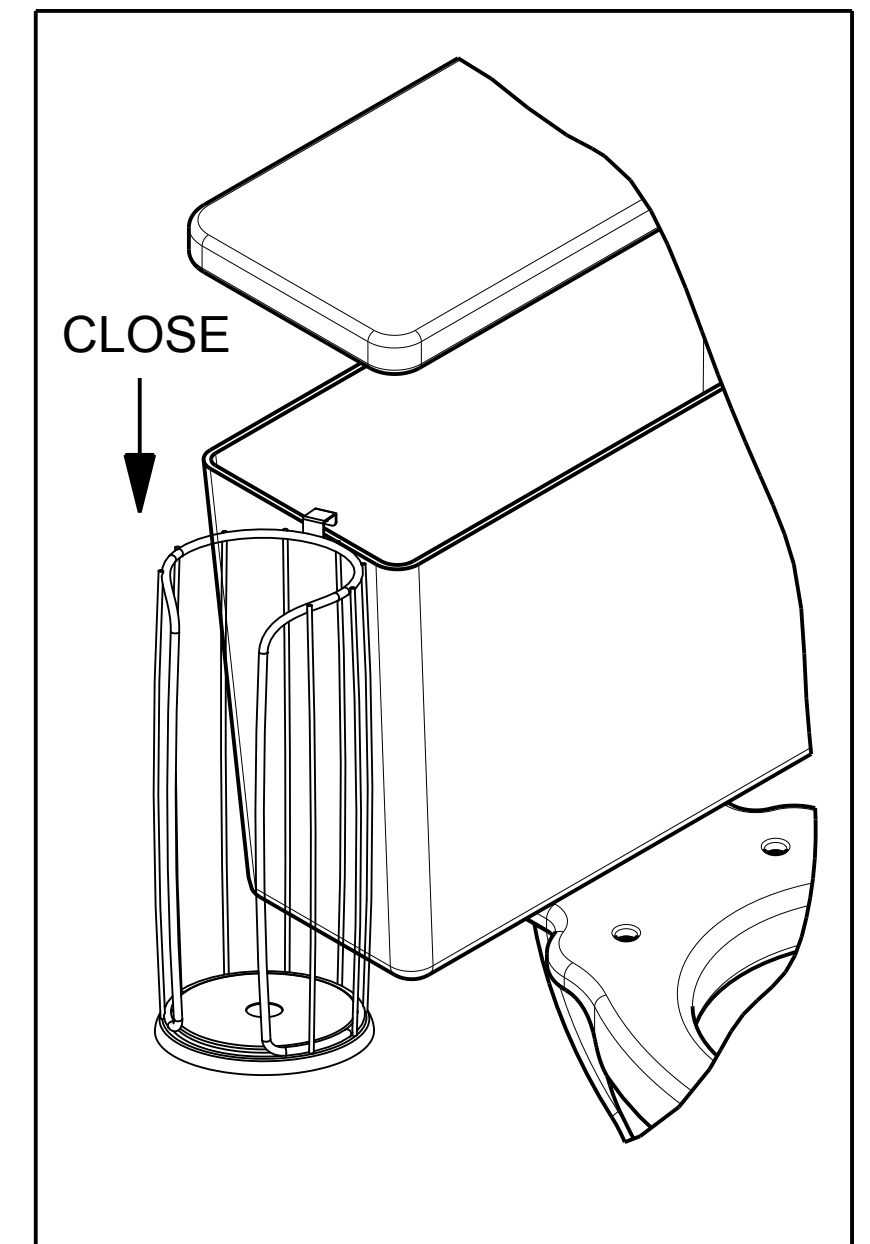

OVER TANK ROLL RESERVE

FranklinBrass[®]
A Liberty Hardware Brand

CP2787356

Rev 06/20/2016

Open the lid of tank

Hang the assembly to tank

Close the lid of tank

Care Instructions: Care should be given to the cleaning of this product. Although its finish is extremely durable, it can be damaged by harsh abrasives or polish. To clean, simply wipe gently with a damp cloth and blot dry with a soft towel.