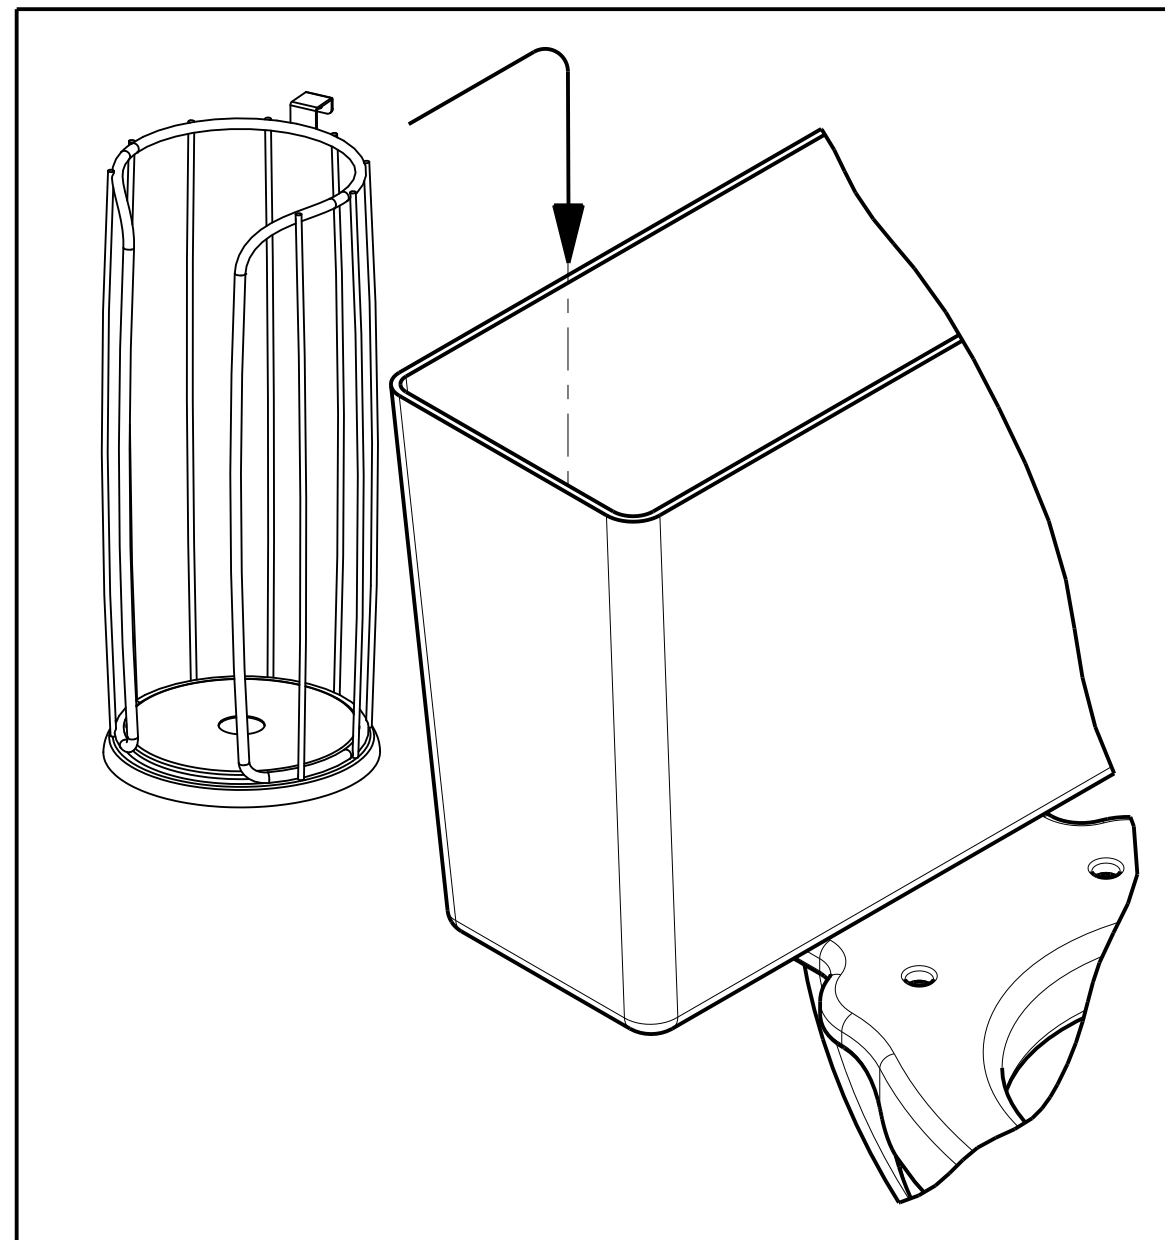

OVER TANK ROLL RESERVE

FranklinBrass[®]
A Liberty Hardware Brand

CP2787356

Rev 06/20/2016

Open the lid of tank

Hang the assembly to tank

Close the lid of tank

Care Instructions: Care should be given to the cleaning of this product. Although its finish is extremely durable, it can be damaged by harsh abrasives or polish. To clean, simply wipe gently with a damp cloth and blot dry with a soft towel.