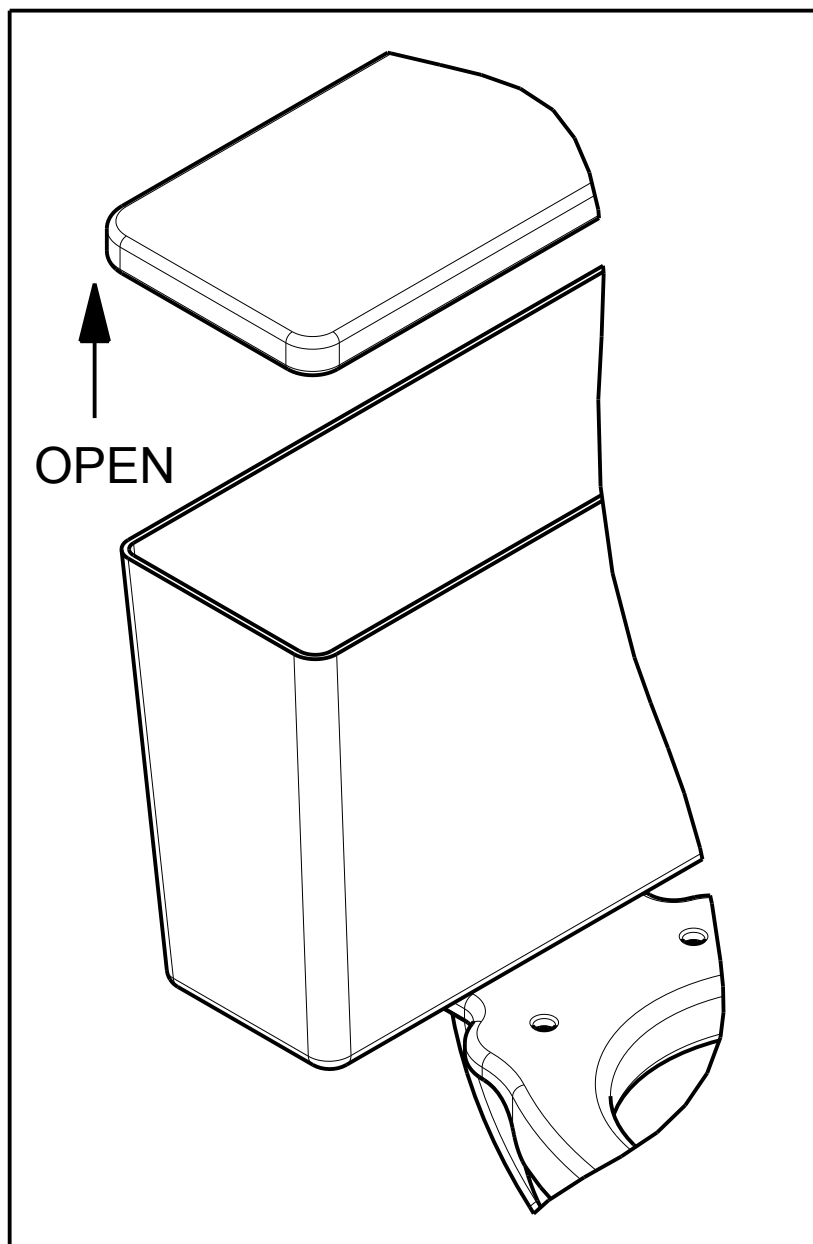

OVER TANK ROLL RESERVE

FranklinBrass[®]
A Liberty Hardware Brand

CP2787356

Rev 06/20/2016

Open the lid of tank

Hang the assembly to tank

Close the lid of tank

Care Instructions: Care should be given to the cleaning of this product. Although its finish is extremely durable, it can be damaged by harsh abrasives or polish. To clean, simply wipe gently with a damp cloth and blot dry with a soft towel.