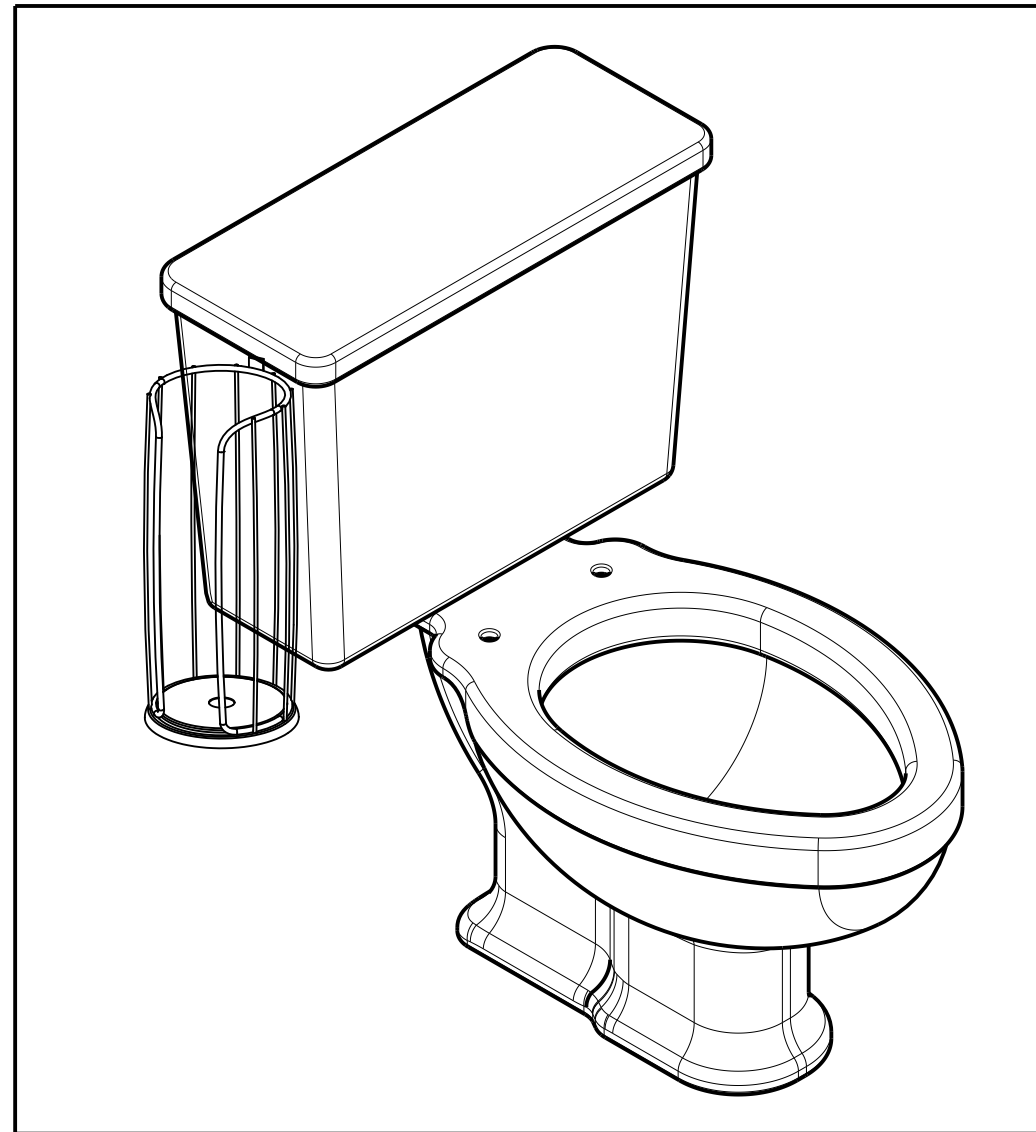

OVER TANK ROLL RESERVE

FranklinBrass[®]
A Liberty Hardware Brand

CP2787356

Rev 06/20/2016

Open the lid of tank

Hang the assembly to tank

Close the lid of tank

Care Instructions: Care should be given to the cleaning of this product. Although its finish is extremely durable, it can be damaged by harsh abrasives or polish. To clean, simply wipe gently with a damp cloth and blot dry with a soft towel.