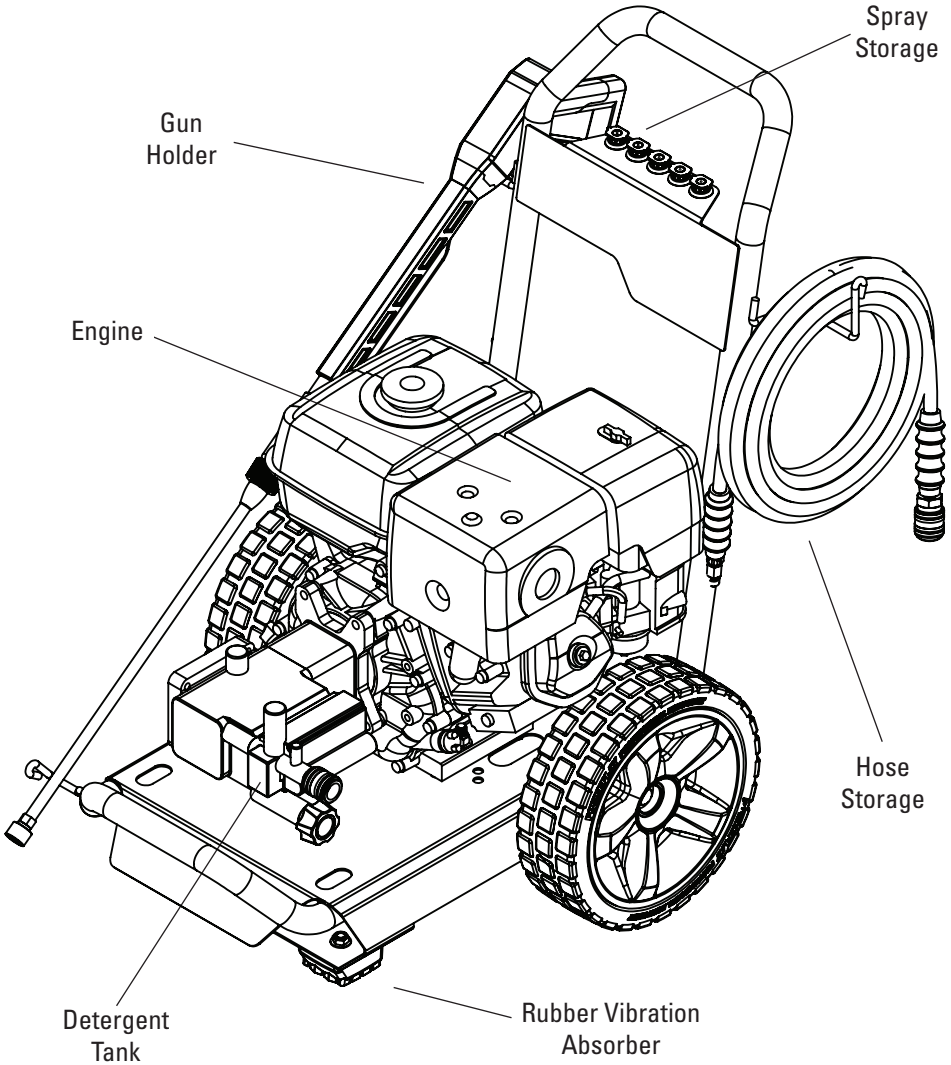

GAS-POWERED WASHER COMPONENTS

Refer to Engine Owner's Manual for Engine Components

POWERPLAY™

PARTS GUIDE FOR TERREX™

ITEM NO.	DESCRIPTION	PART #	QTY
1	Pump	PW-P0917	1
2	Honda GX390 Engine	PW-P0806	1
3	Frame	PW-P3001	1
4	Handle Bar	PW-P3002	1
5	Rubber Foot	PW-P3004	2
6	SAE Standard Washer	PW-H0304	12
7	5/8" SAE Standard Washer	PW-H0305	4
8	7/16"-14 Nylon-Insert Thin Hex Locknut	PW-H0266	2
9	7/16"-14 Hex Head Cap Screw	PW-H0029	4
10	7/16"-14 Hex Head Cap Screw	PW-H0027	2
11	Quick-Release Button Connectors for Telescoping Tubing	PW-H0718	2
12	Nylon-Insert Nut Locknut	PW-H0265	4
13	9/32"x25' Hose 3400 PSI	PW-P0602	1
14	0-15-25-40 + Soap Nozzle	PW-P0603	1
15	Gun Lance	PW-P0601	1
16	HeavyDuty Gun	PW-P0606	1
17	Push-In Grommets	PW-H0912	5
18	12" PowerPlay Wheel	PW-P0101	2
19	Clevis Pin with Reusable Cotter Pin	PW-H0730	2
20	5/8" x 4-3/8" Clevis Pin	PW-P3005	2

Parts can be changed without notice.

PARTS GUIDE FOR TERREX™