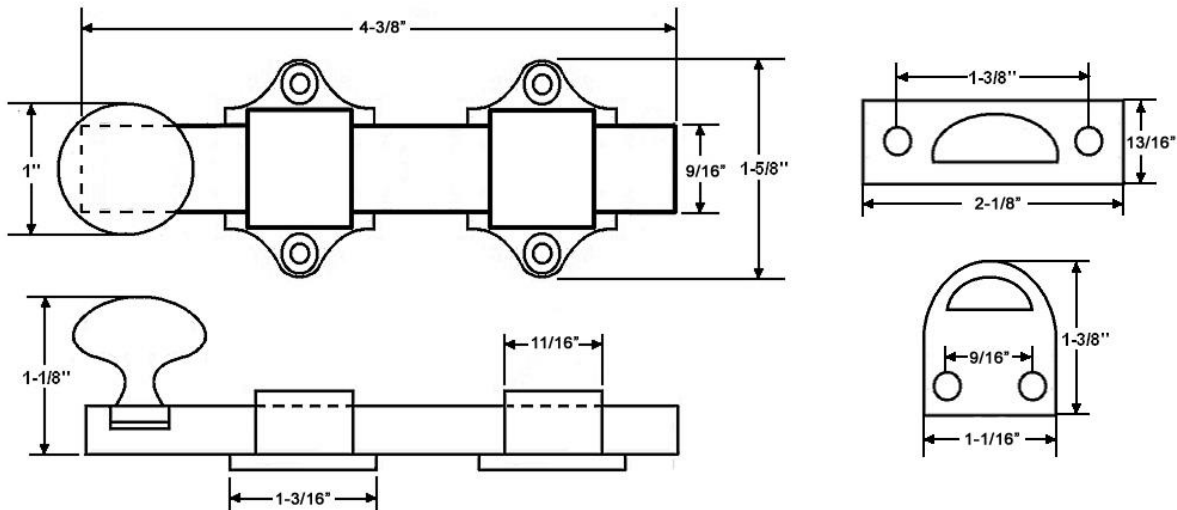

Product Data Sheet
Professional Grade Quality Solid Brass
4-1/4" Dutch Door Bolt
Item# 11270

**Dimensions:**

- Overall Length: 4-3/8"
- Base Width/Rod Diameter: 9/16"
- Guide Width: 1-5/8"
- Throw: 1/2"
- Knob Diameter: 1"
- Net Weight: 5 oz.
- Gross Weight: 9 oz.
- Solid Brass Wood Screws
- 2 Strikes: Standard and Mortise

Dimensions are for reference use only.

For exact dimensions, please measure actual part.

Product Description & Features:

The 4-1/4 in. Solid Brass Dutch Door Bolt is made with professional grade solid brass and finished off with idh's premium, hand polished finish. Included with both standard and mortise strikes, this Dutch Door Bolt can be used on Dutch or French doors and casement windows. With its period authentic design, luxury finish, and heavy duty solid brass, this door bolt offers a unique blend of style and durability that will greatly compliment your home's décor.

Catalog Section: B

4-1/4" Dutch Door Bolt

Item# 11270

Date: Rev 01/18