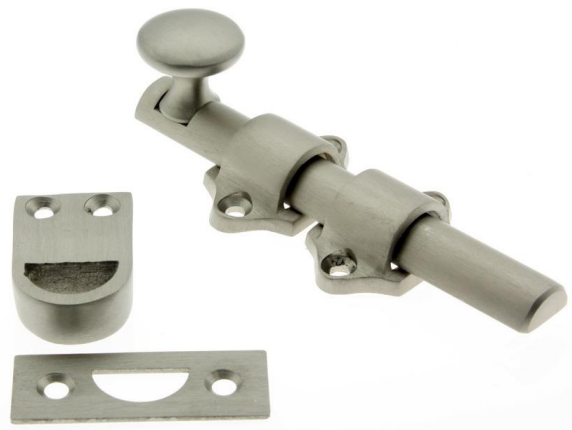

Product Data Sheet
Professional Grade Quality Solid Brass
4-1/4" Dutch Door Bolt
Item# 11270

**Dimensions:**

- Overall Length: 4-3/8"
- Base Width/Rod Diameter: 9/16"
- Guide Width: 1-5/8"
- Throw: 1/2"
- Knob Diameter: 1"
- Net Weight: 5 oz.
- Gross Weight: 9 oz.
- Solid Brass Wood Screws
- 2 Strikes: Standard and Mortise

Dimensions are for reference use only.

For exact dimensions, please measure actual part.

Product Description & Features:

The 4-1/4 in. Solid Brass Dutch Door Bolt is made with professional grade solid brass and finished off with idh's premium, hand polished finish. Included with both standard and mortise strikes, this Dutch Door Bolt can be used on Dutch or French doors and casement windows. With its period authentic design, luxury finish, and heavy duty solid brass, this door bolt offers a unique blend of style and durability that will greatly compliment your home's décor.

Catalog Section: B

4-1/4" Dutch Door Bolt

Item# 11270

Date: Rev 01/18