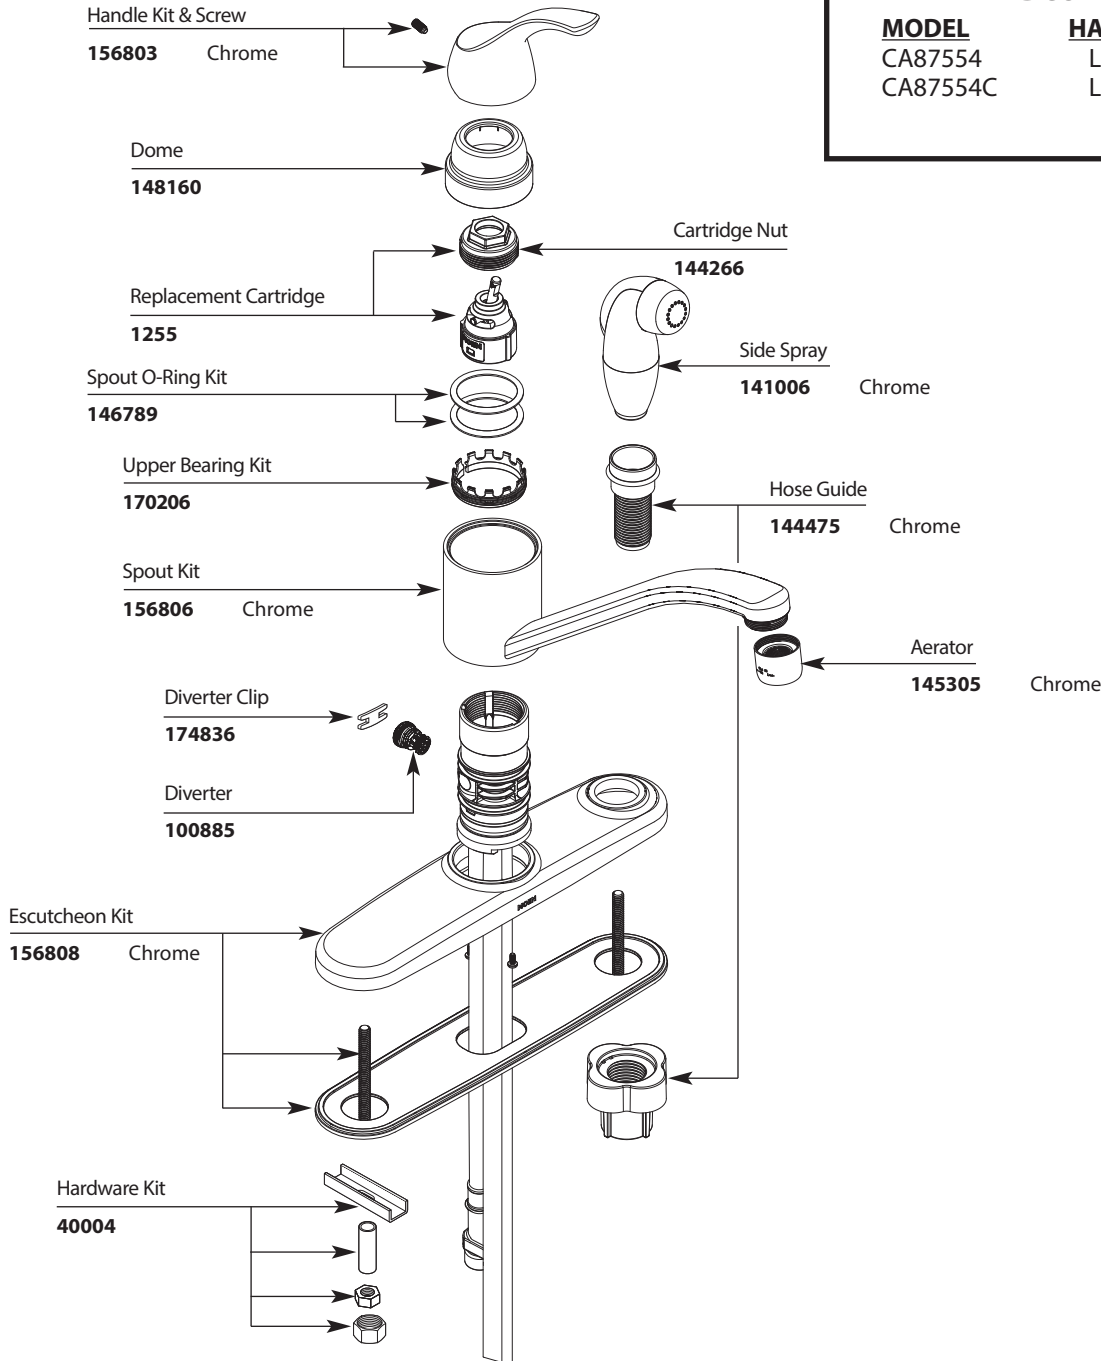

Buy it for looks. Buy it for life.®

Illustrated Parts

■ Order by Part Number

*There is more than 1 version of this model.
Page down to identify the version you have.*

Manor™		
Single Handle Lever Kitchen Faucet w/Protégé Side Spray in Deck Escutcheon		
MODEL	HANDLE	FINISH
CA87554	Lever	Chrome
CA87554C	Lever	Chrome

Buy it for looks. Buy it for life.®

■ Order by Part Number

Illustrated Parts

Manor™
Single Handle Lever Kitchen Faucet
w/Protégé Side Spray
in Deck Escutcheon

<u>MODEL</u>	<u>HANDLE</u>	<u>FINISH</u>
CA87554	Lever	Chrome
CA87554C	Lever	Chrome

Buy it for looks. Buy it for life.®

Illustrated Parts

■ Order by Part Number

Manor™		
Single Handle Lever Kitchen Faucet w/Protégé Side Spray in Deck Escutcheon		
MODEL	HANDLE	FINISH
CA87554	Lever	Chrome
CA87554C	Lever	Chrome