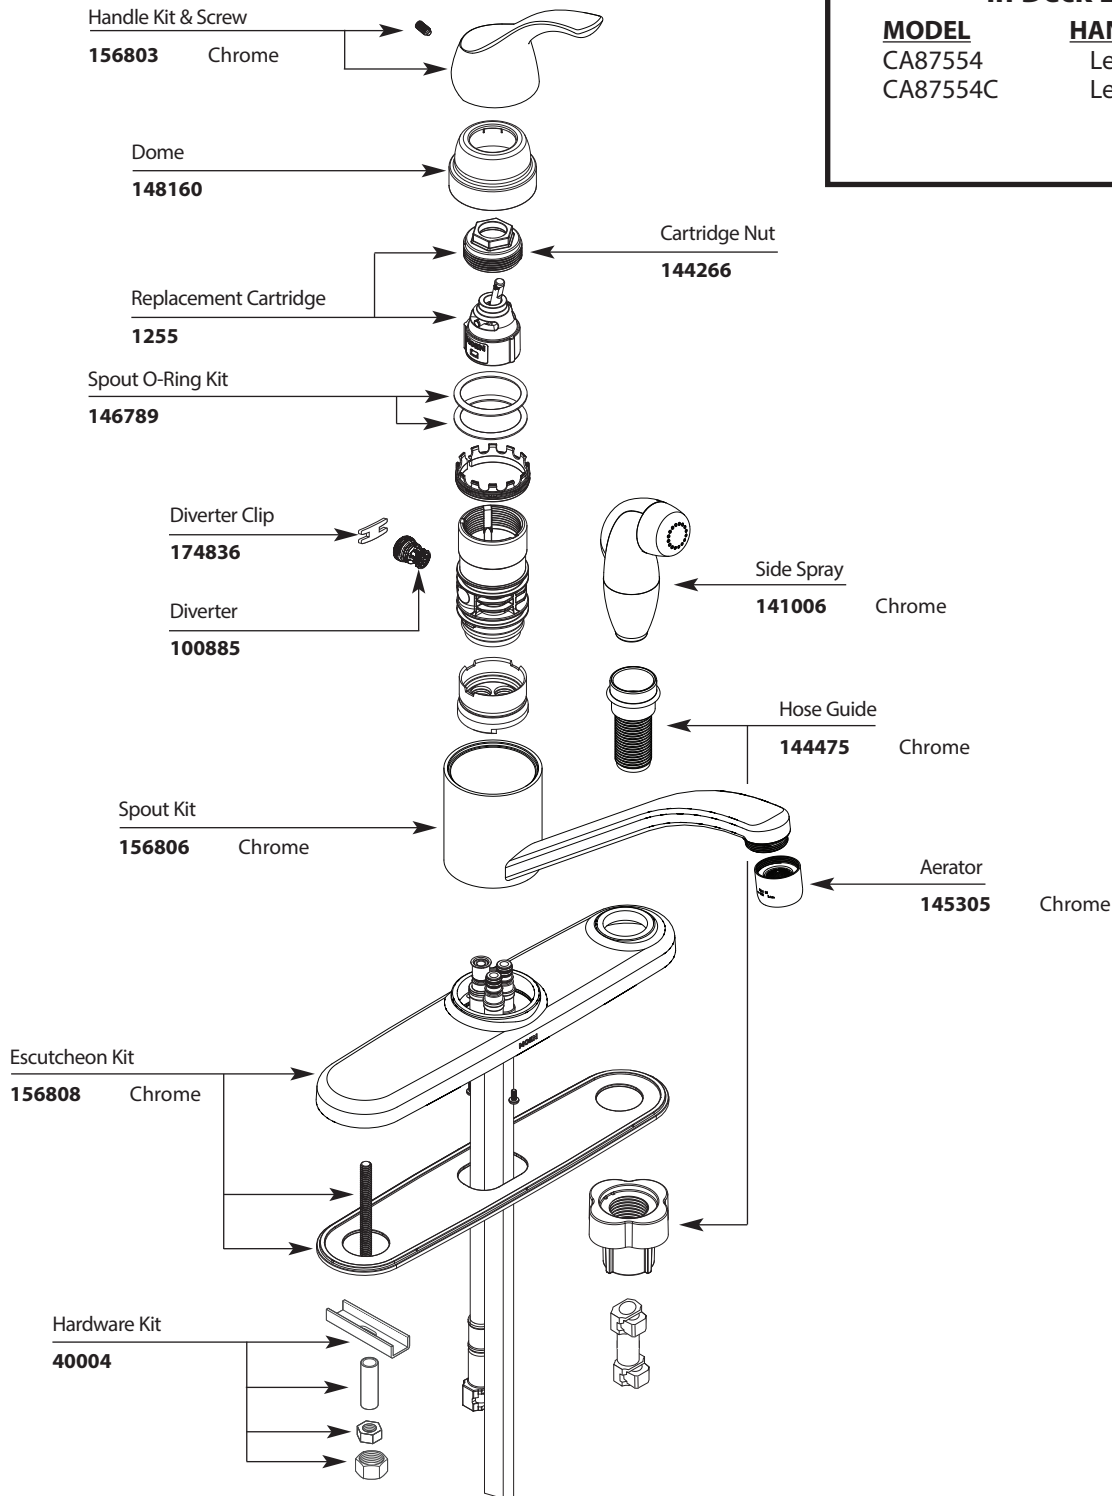

Buy it for looks. Buy it for life.®

Illustrated Parts

■ Order by Part Number

*There is more than 1 version of this model.
Page down to identify the version you have.*

Manor™		
Single Handle Lever Kitchen Faucet w/Protégé Side Spray in Deck Escutcheon		
MODEL	HANDLE	FINISH
CA87554	Lever	Chrome
CA87554C	Lever	Chrome

Buy it for looks. Buy it for life.®

■ Order by Part Number

Illustrated Parts

Manor™
Single Handle Lever Kitchen Faucet
w/Protégé Side Spray
in Deck Escutcheon

<u>MODEL</u>	<u>HANDLE</u>	<u>FINISH</u>
CA87554	Lever	Chrome
CA87554C	Lever	Chrome

Buy it for looks. Buy it for life.®

Illustrated Parts

■ Order by Part Number

Manor™		
Single Handle Lever Kitchen Faucet w/Protégé Side Spray in Deck Escutcheon		
MODEL	HANDLE	FINISH
CA87554	Lever	Chrome
CA87554C	Lever	Chrome