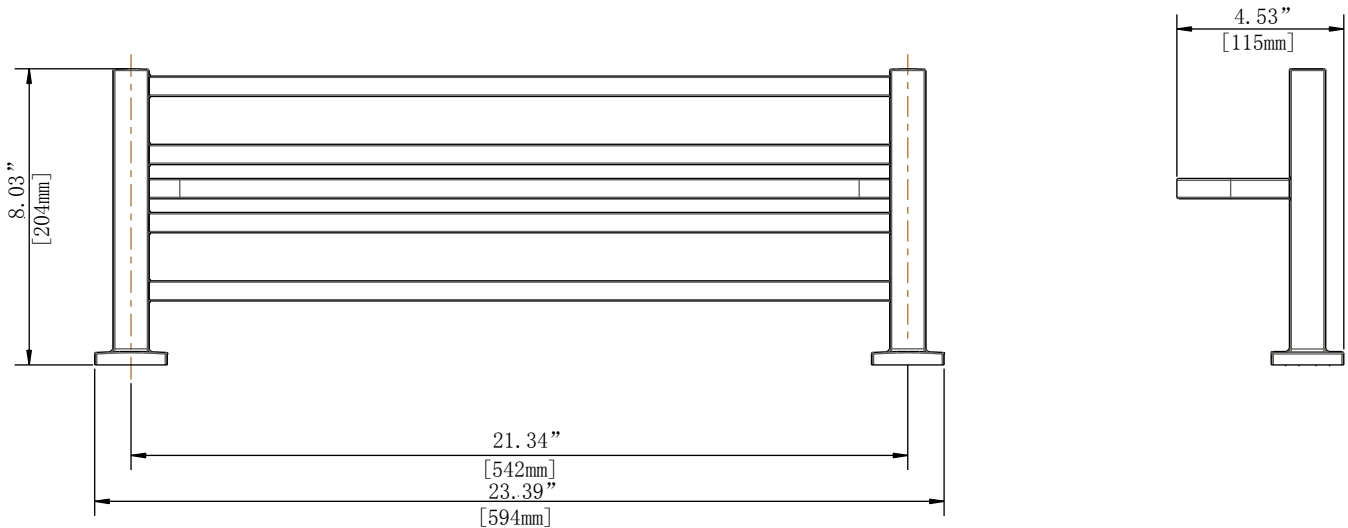

Glacier Bay Farrington Series 21 IN. Wall Mount Towel Rack

MODEL	SKU#	FINISH
20173-0710H	310391368	Matte Black

FEATURES

- 23.39"L x 4.53"W x 8.03"H
- Coordinates with Farrington Series Bath Products
- Easy Installation
- Includes Mounting Hardware and Plastic Anchors
- Tools Required for Installation:
 - Drill with 1/4" Drill Bit
 - Philips Screwdriver
 - Small Flat Head Screwdriver

WARRANTY

- Limited Lifetime Warranty

INSTALLATION DIMENSIONS

Glacier Bay reserves the right to make changes in specifications and materials and to change and discontinue models, both without the notice or obligation. Dimensions are for reference only.