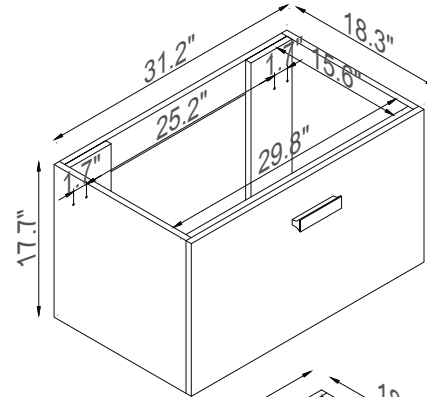

Streamline

Master Cabinet

K1801-098-32-511S