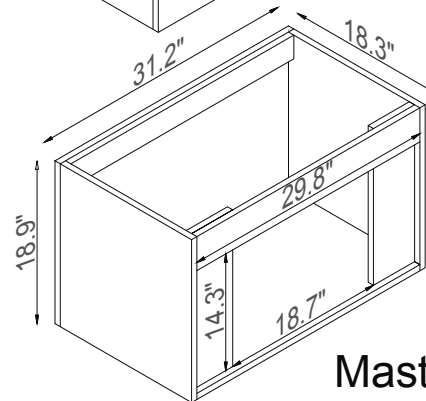

Streamline

Master Cabinet

K1801-098-32-511S