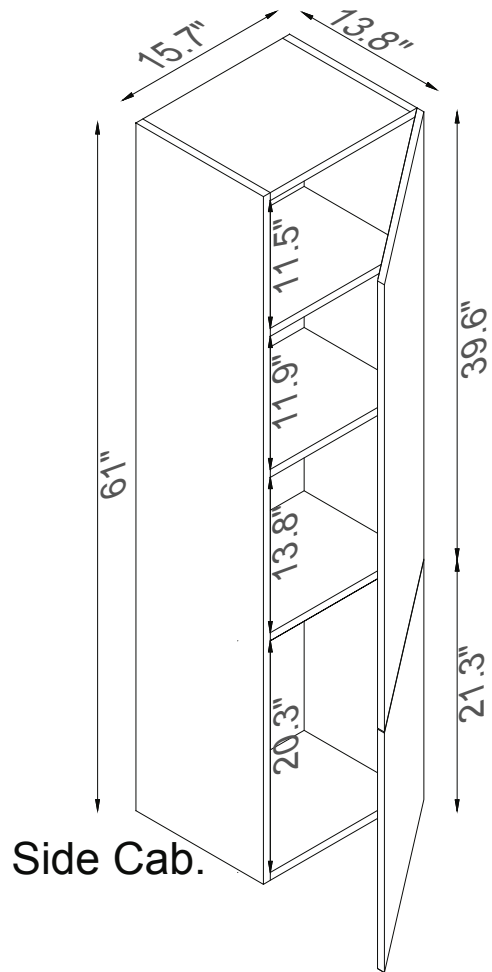

Streamline

Master Cabinet

K1801-098-32-511S