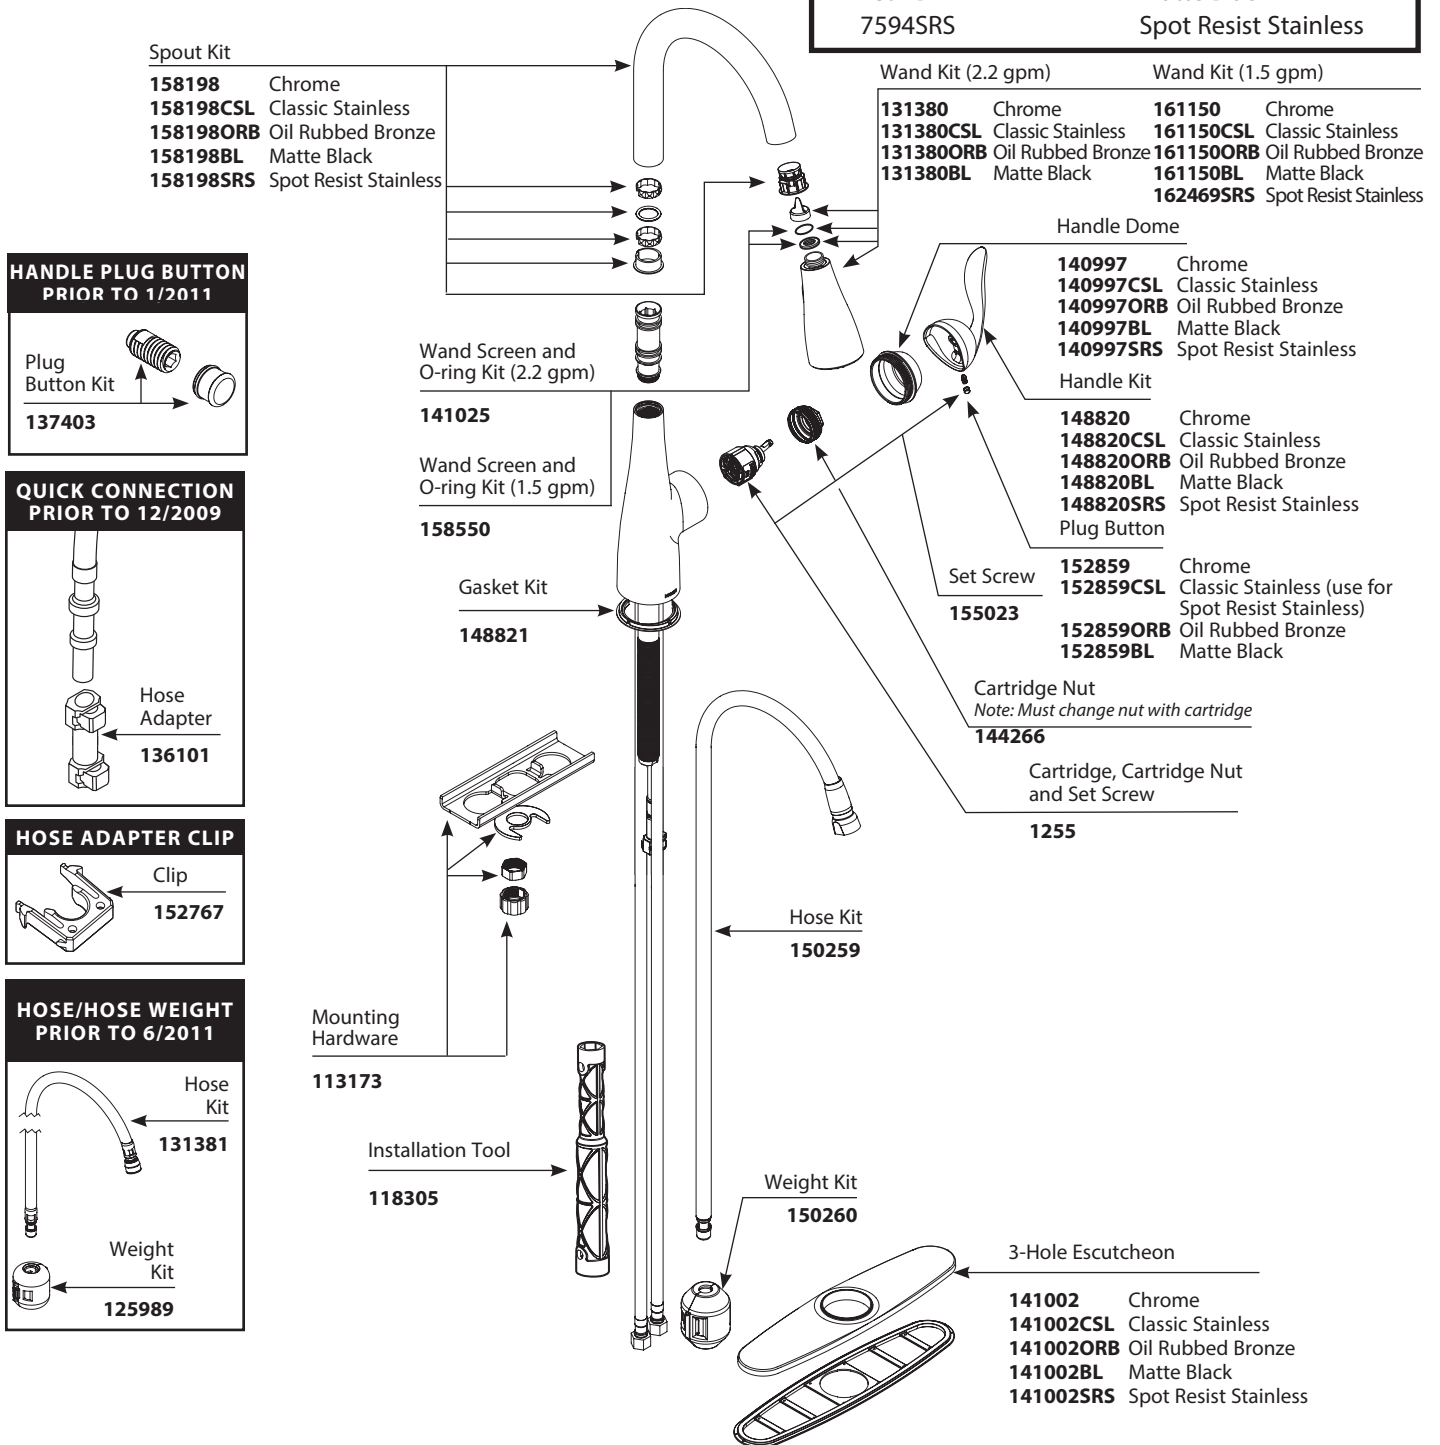

Buy it for looks. Buy it for life.®

■ Order by Part Number

*There is more than 1 version of this model.
Page down to identify the version you have.*

Illustrated Parts

ARBOR™	
Single-Handle High Arc Pulldown Kitchen Faucet	
MODELS	FINISH
7594C	Chrome
7594ORB	Oil Rubbed Bronze
7594BL	Matte Black
7594SRS	Spot Resist Stainless
Discontinued	
7594CSL	Classic Stainless

Buy it for looks. Buy it for life.®

■ Order by Part Number

Illustrated Parts

ARBOR™ Single-Handle High Arc Pulldown Kitchen Faucet	
MODELS	FINISH
7594C	Chrome
7594ORB	Oil Rubbed Bronze
7594BL	Matte Black
7594SRS	Spot Resist Stainless
Discontinued	Classic Stainless
7594CSL	

Buy it for looks. Buy it for life.®

■ Order by Part Number

Illustrated Parts

ARBOR™ Single-Handle High Arc Pulldown Kitchen Faucet	
MODELS	FINISH
7594C	Chrome
7594CSL	Classic Stainless
7594ORB	Oil Rubbed Bronze
7594BL	Matte Black
7594SRS	Spot Resist Stainless