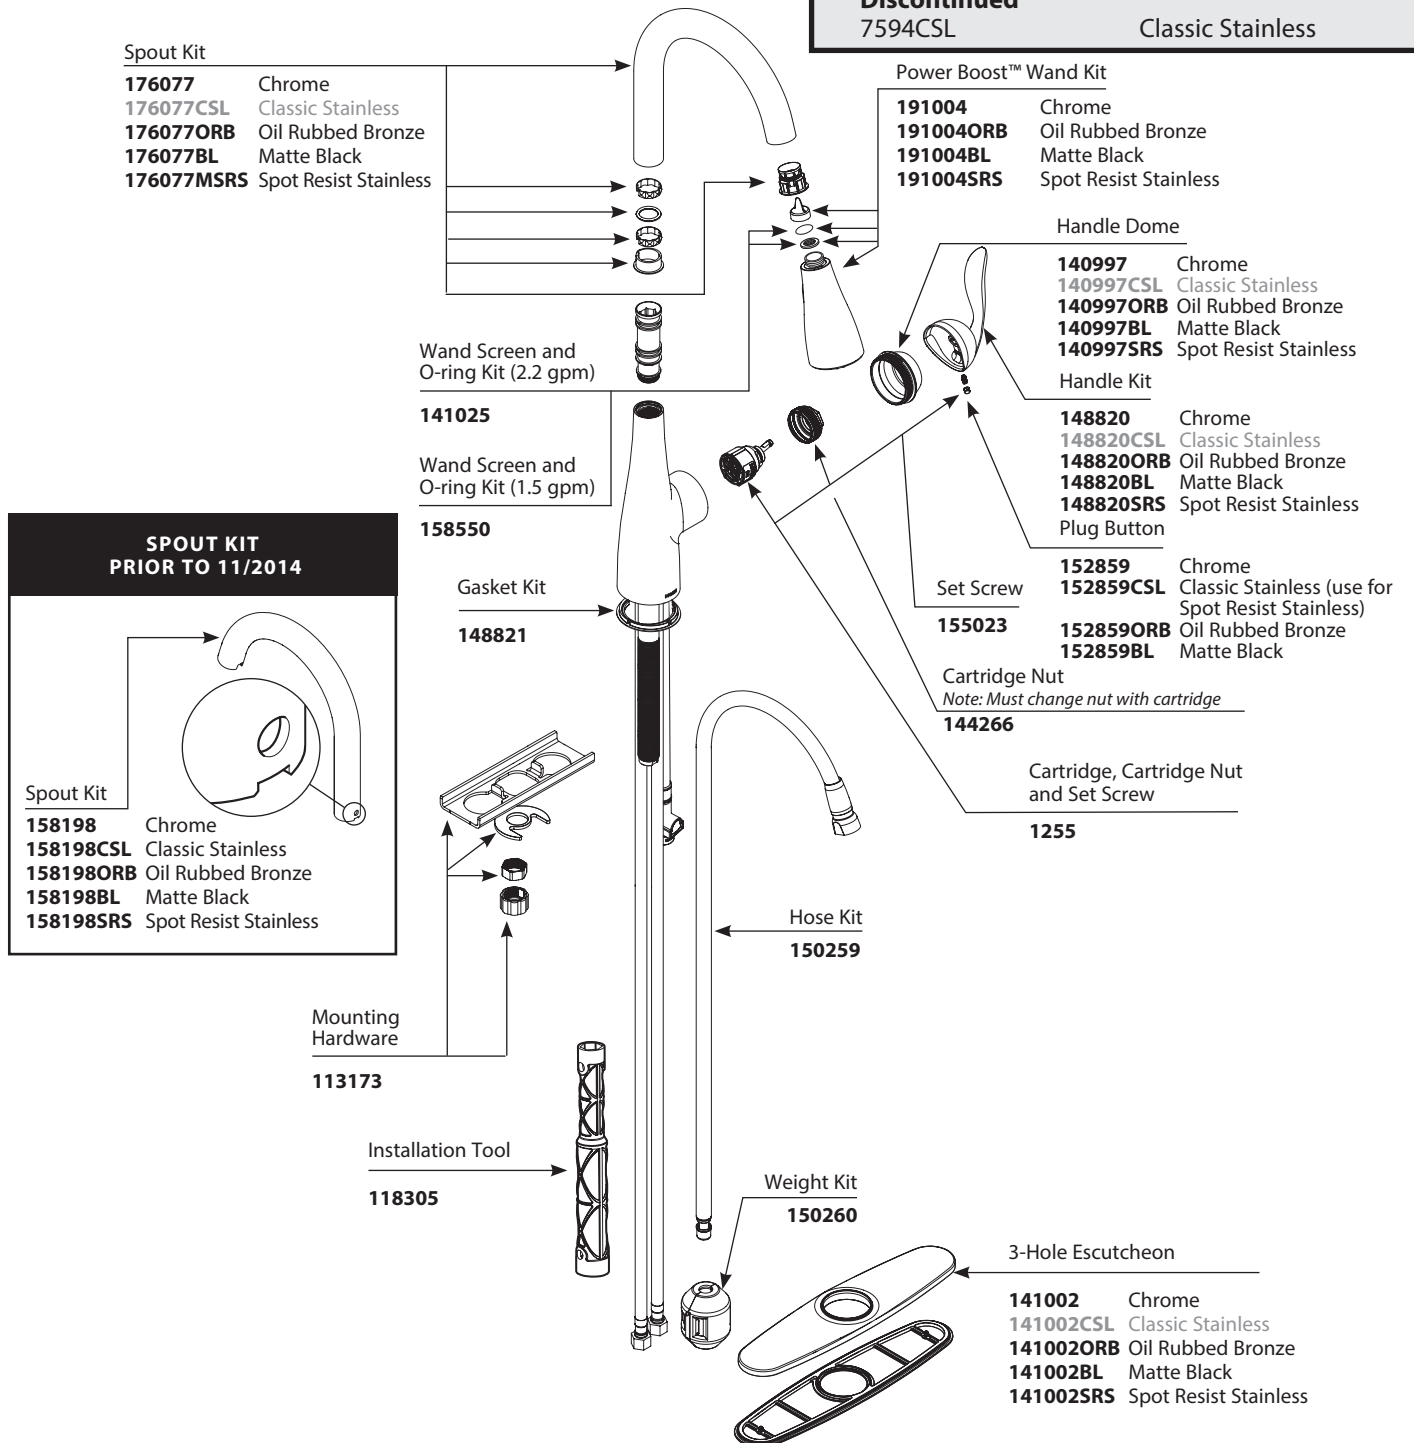

Buy it for looks. Buy it for life.®

■ Order by Part Number

*There is more than 1 version of this model.
Page down to identify the version you have.*

Illustrated Parts

ARBOR™	
Single-Handle High Arc Pulldown Kitchen Faucet	
MODELS	FINISH
7594C	Chrome
7594ORB	Oil Rubbed Bronze
7594BL	Matte Black
7594SRS	Spot Resist Stainless
Discontinued	
7594CSL	Classic Stainless

Buy it for looks. Buy it for life.®

■ Order by Part Number

Illustrated Parts

ARBOR™ Single-Handle High Arc Pulldown Kitchen Faucet	
MODELS	FINISH
7594C	Chrome
7594ORB	Oil Rubbed Bronze
7594BL	Matte Black
7594SRS	Spot Resist Stainless
Discontinued	Classic Stainless
7594CSL	

Buy it for looks. Buy it for life.®

■ Order by Part Number

Illustrated Parts

ARBOR™ Single-Handle High Arc Pulldown Kitchen Faucet	
MODELS	FINISH
7594C	Chrome
7594CSL	Classic Stainless
7594ORB	Oil Rubbed Bronze
7594BL	Matte Black
7594SRS	Spot Resist Stainless