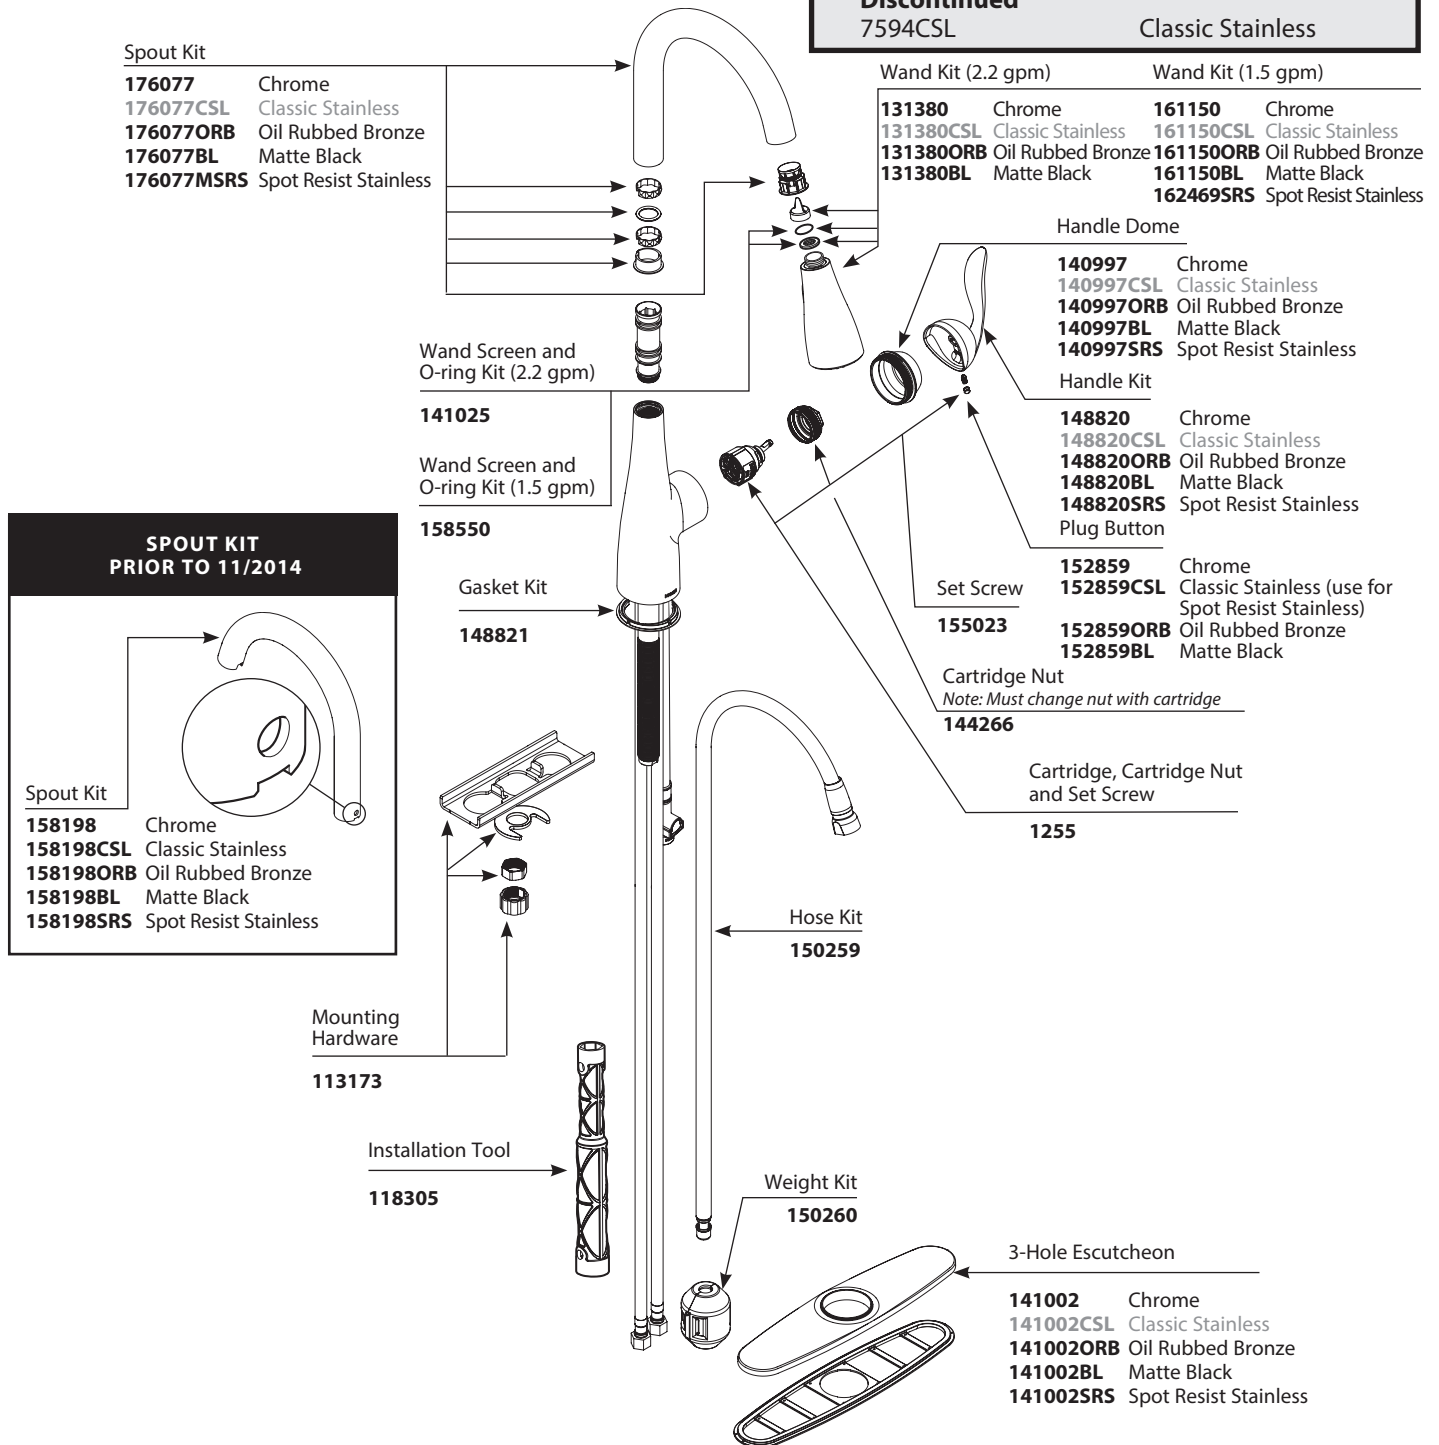

Buy it for looks. Buy it for life.®

■ Order by Part Number

*There is more than 1 version of this model.
Page down to identify the version you have.*

Illustrated Parts

ARBOR™	
Single-Handle High Arc Pulldown Kitchen Faucet	
MODELS	FINISH
7594C	Chrome
7594ORB	Oil Rubbed Bronze
7594BL	Matte Black
7594SRS	Spot Resist Stainless
Discontinued	
7594CSL	Classic Stainless

Buy it for looks. Buy it for life.®

■ Order by Part Number

Illustrated Parts

ARBOR™ Single-Handle High Arc Pulldown Kitchen Faucet	
MODELS	FINISH
7594C	Chrome
7594ORB	Oil Rubbed Bronze
7594BL	Matte Black
7594SRS	Spot Resist Stainless
Discontinued	Classic Stainless
7594CSL	

Buy it for looks. Buy it for life.®

■ Order by Part Number

Illustrated Parts

ARBOR™ Single-Handle High Arc Pulldown Kitchen Faucet	
MODELS	FINISH
7594C	Chrome
7594CSL	Classic Stainless
7594ORB	Oil Rubbed Bronze
7594BL	Matte Black
7594SRS	Spot Resist Stainless