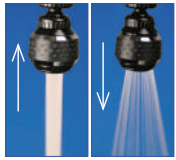

Specialty Aerators

1.2 gpm Household Kit

4 - Regular Aerator Inserts;
8 - Regular Washers (4 male & 4 female); 1 - Aerator Wrench
1 pack- Store SKU 1001533901
1 pack- Online SKU 206590036

1.5 gpm Household Kit

4 - Regular Aerator Inserts;
8 - Regular Washers (4 male & 4 female); 1 - Aerator Wrench
1 pack- Store SKU 705951
1 pack- Online SKU 203673001

NEOPERL products meet all the requirements for non-toxicity developed and recognized at the national level by NSF International for public health and safety. NEOPERL products are tested and listed directly at NSF's labs.

1.2 gpm Water Saving Value Pack

1 - Double Swivel;
2 - Dual Thread Aerators
1 pack- Online SKU 206592425

1.5 gpm Water Saving Value Pack

1 - Double Swivel;
2 - Dual Thread Aerators
1 pack- Store SKU 741372
1 pack- Online SKU 203673040

Certified to NSF/ANSI 61-G

1.2 gpm Advantage Pack

1 - Softgrip Swivel;
2 - Dual Thread Aerators
1 pack- Online SKU 206592472

1.5 gpm Advantage Pack

1 - Softgrip Swivel;
2 - Dual Thread Aerators
1 pack- Store SKU 797186
1 pack- Online SKU 203673042

Drought Kit

1 - 1.5 gpm Softgrip Swivel;
1 - 1.5 gpm Dual Thread Aerator;
1 - 2.0 gpm Shower Flow Controller
1 pack- Online SKU 203780172

1.2 gpm meets California residential bathroom requirements.

1.5 gpm meets California kitchen requirements.

Instructions

Insert installation:

1. Unthread old aerator from faucet and remove washer and insert.
2. Place new aerator insert into the original housing.
3. For housings with inside threads, use thinner washer. For housings with outside threads, use thicker washer.
4. Install onto spout by hand. If leak occurs, tighten more firmly.

Male or Female installation:

1. Unthread old aerator from faucet.
2. Install onto spout by hand. If leak occurs, tighten more firmly.

Dual thread installation: