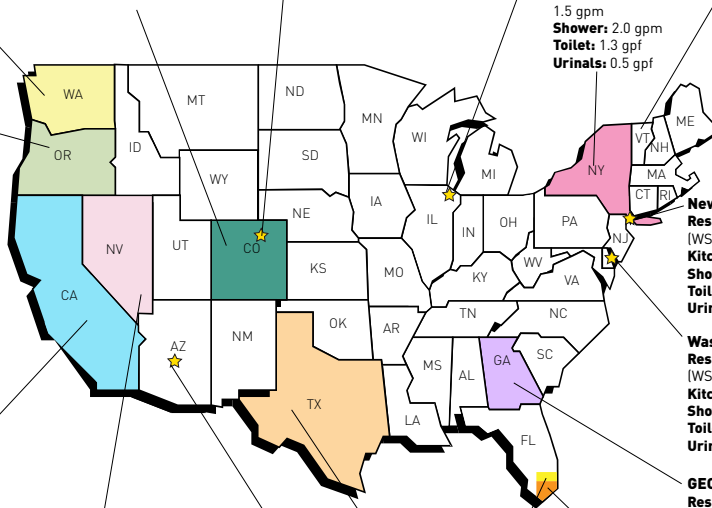

Scottsdale, AZ

Residential Lav: 1.5 gpm (WS cert)
Kitchen: 2.2 gpm
Shower: 2.0 gpm
Toilet: 1.28 gpf
Urinals: 0.5 gpf