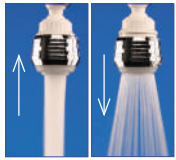

Specialty Aerators

1.2 gpm Household Kit

4 - Regular Aerator Inserts;
8 - Regular Washers (4 male & 4 female); 1 - Aerator Wrench
1 pack- Store SKU 1001533901
1 pack- Online SKU 206590036

1.5 gpm Household Kit

4 - Regular Aerator Inserts;
8 - Regular Washers (4 male & 4 female); 1 - Aerator Wrench
1 pack- Store SKU 705951
1 pack- Online SKU 203673001

NEOPERL products meet all the requirements for non-toxicity developed and recognized at the national level by NSF International for public health and safety. NEOPERL products are tested and listed directly at NSF's labs.

1.2 gpm Water Saving Value Pack

1 - Double Swivel;
2 - Dual Thread Aerators
1 pack- Online SKU 206592425

1.5 gpm Water Saving Value Pack

1 - Double Swivel;
2 - Dual Thread Aerators
1 pack- Store SKU 741372
1 pack- Online SKU 203673040

Certified to NSF/ANSI 61-G

1.2 gpm Advantage Pack

1 - Softgrip Swivel;
2 - Dual Thread Aerators
1 pack- Online SKU 206592472

1.5 gpm Advantage Pack

1 - Softgrip Swivel;
2 - Dual Thread Aerators
1 pack- Store SKU 797186
1 pack- Online SKU 203673042

Drought Kit

1 - 1.5 gpm Softgrip Swivel;
1 - 1.5 gpm Dual Thread Aerator;
1 - 2.0 gpm Shower Flow Controller
1 pack- Online SKU 203780172

1.2 gpm meets California residential bathroom requirements.

1.5 gpm meets California kitchen requirements.

Instructions

Insert installation:

1. Unthread old aerator from faucet and remove washer and insert.
2. Place new aerator insert into the original housing.
3. For housings with inside threads, use thinner washer. For housings with outside threads, use thicker washer.
4. Install onto spout by hand. If leak occurs, tighten more firmly.

Male or Female installation:

1. Unthread old aerator from faucet.
2. Install onto spout by hand. If leak occurs, tighten more firmly.

Dual thread installation: