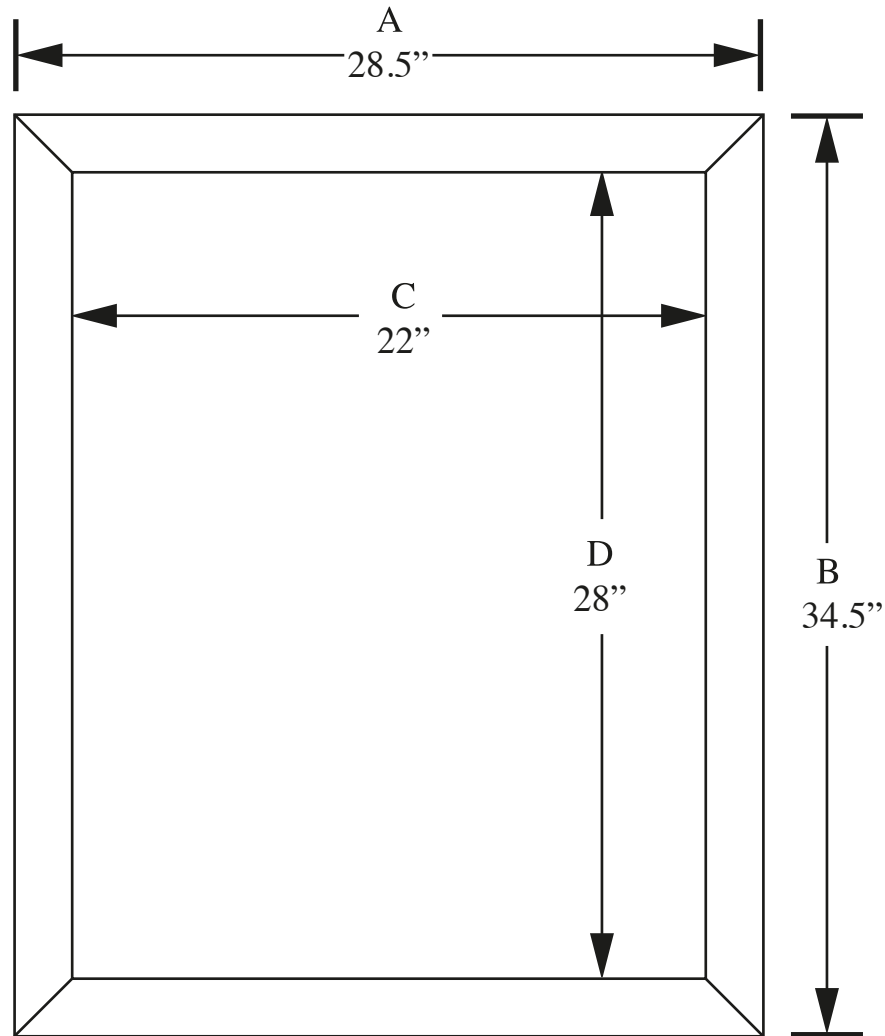

Copper Beaded Bronze Mirror

Model #	A	B	C	D
8940	28.5 " 72 cm	34.5 " 88 cm	22 " 56 cm	28 " 71 cm