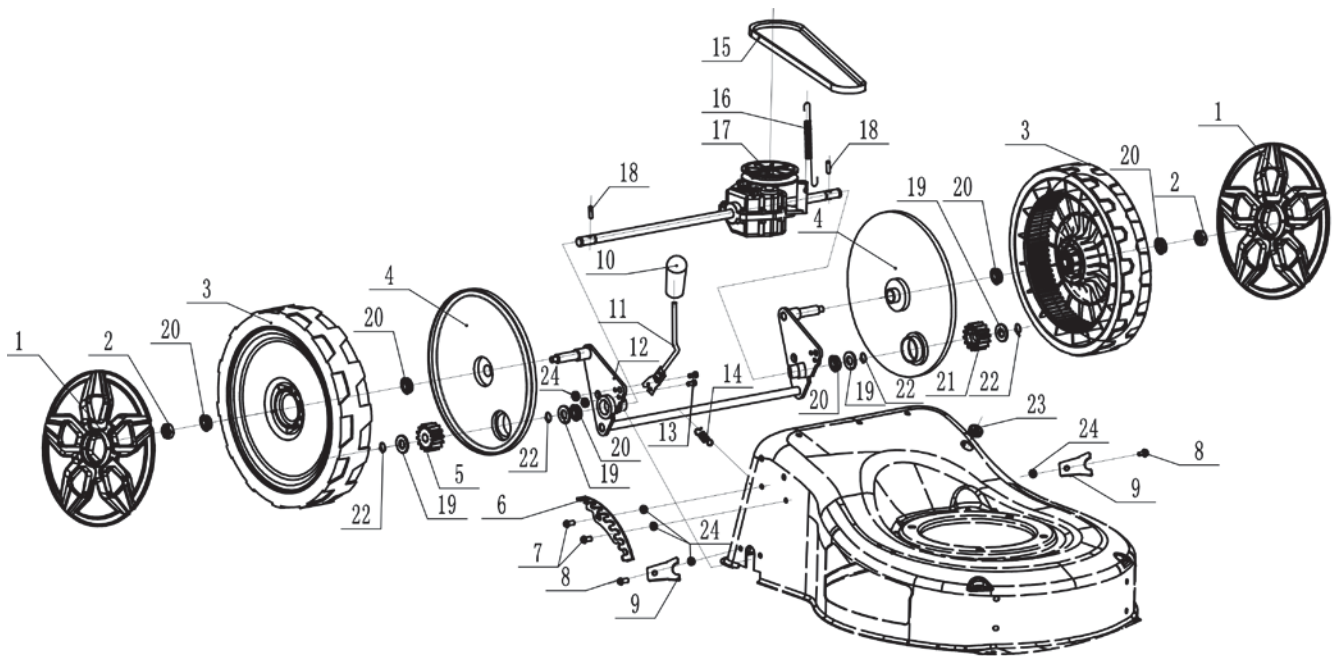

Drive Assembly

Item	Stock#	Description	Qty
1	203050344A	Wheel cover	2
2	303030036	Nylon nut M8	2
3	203040021A	Wheel	2
4	203010806A	Dust cover	2
5	303160470	Gear Right	1
6	303060104A	Adjustment plate	1
7	303020468	Hexagon bolt	2
8	303020276	Hexagon bolt	2
9	303060115	Rear axle ring	2
10	203050340	Height adjustment handle	1
11	203050341A	Height adjustment lever	1
12	303180892A	Rear axle assembly	1

Item	Stock#	Description	Qty
13	303020339	Bolt M6x14	2
14	303130322	Tension spring	1
15	302040067	V-belt	1
16	303160607A	Gear box spring	1
17	303240487A	Gear box assembly	1
18	303123017A	Cylindrical pin	2
19	303043039	Washer	4
20	303100002	Ball bearing R8RS	6
21	303160471	Gear left	1
22	303050007	Collar 12	4
23	302060025	Cable rubber plug	1
24	303030032	Nylon nut M6	6