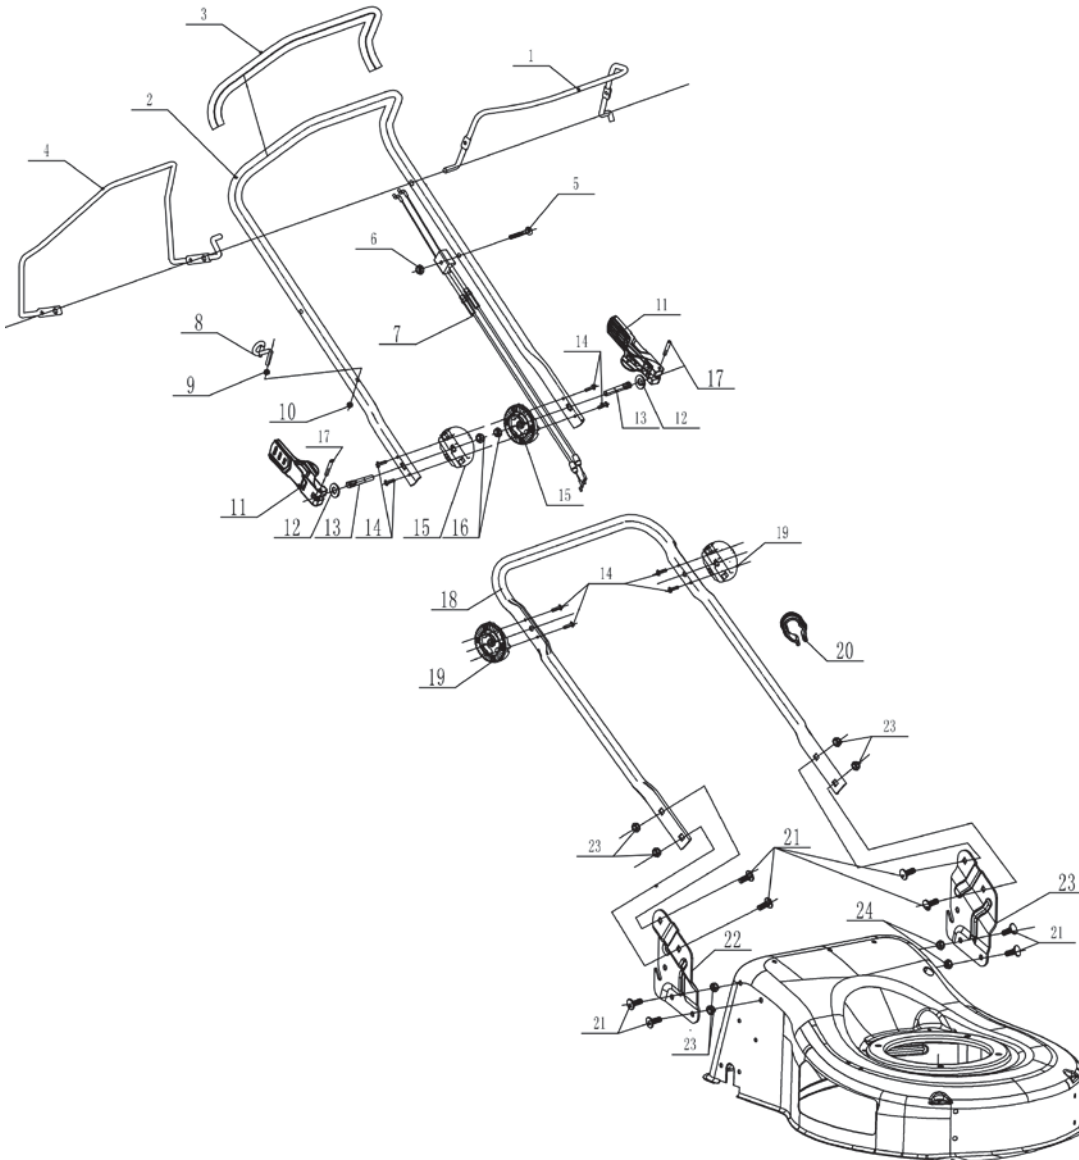

EXPLODED VIEW AND PARTS LIST

Handle Assembly

Item	Stock#	Description	Qty	Item	Stock#	Description	Qty
1	303080465	Engine control lever	1	13	303160611A	Screw	2
2	303070984A	Upper handle	1	14	303010269	Screw	8
3	302020019A	Sponge foam	1	15	303070983A	Upper handle base	2
4	303080466	Drive control bar	1	16	303030036	Nylon nut M8	6
5	303020502	Bolt M6x35	1	17	303123021	Cylindrical pin M5x26	2
6	303030032	Nylon nut M6	2	18	303070982A	Lower handle	1
7	303200099	Cable rubber plug	1	19	303070981A	Lower handle base	2
8	303160531	Rope hook	1	20	203040007	Cable clip	1
9	303030065	Nut M6	1	21	303020332	Square neck bolt	8
10	303030025	Cover type nut M6	2	22	203090013A	Right bracket	1
11	303230014A	Handle lock lever	2	23	203090012A	Left bracket	1
12	303042116	Flat washer 8	2	24	303030077	Nylon nut M8	4

Deck Assembly

Item	Stock#	Description	Qty
1	303180891A	Grass catcher bracket	1
2	302120035	Grass catcher	1
3	203050264	Rear discharge cover	1
4	303070976A	Mulching adapter	1
5	303030032	Nylon nut M6	5
6	203050346A	Rear cover shaft	1
7	203050345A	Torsion spring	1
8	303190222	Engine	1
9	303070980A	Base sealing strip	1
10	303042011	Flat washer	3
11	303010108	Screw M5x16	3
12	303160456	Side discharge holder	1
13	303020468	Bolt M6x10	2
14	303160455	Side torsion spring	1
15	303090066A	Side torsion spring axle	1
16	203021294A	Side discharge cover	1
17	203021293A	Side discharge	1
18	303180926	Deck	1

Item	Stock#	Description	Qty
19	303042023	Flat washer	3
20	303041022	Washer 8	3
21	303020124	Bolt M8x35	3
22	303160608A	Driving pulley	1
23	303110040	Woodruff key	1
24	303020163	Square neck bolt M6x25	1
25	203050342A	Belt cover	1
26	303160423	Flat washer	1
27	303030087	Nylon nut	1
28	303010322	Screw ST4x14	1
29	202270003A	Blade holder	1
30	303110012	Key 4.7x45	1
31	303070975A	Blade	1
32	303043023A	Dish washer	1
33	303240488	Blade bolt	1
34	303020282	Bolt M6x16	1
35	302080025A	Rubber	1
36	303070349	Plate	1