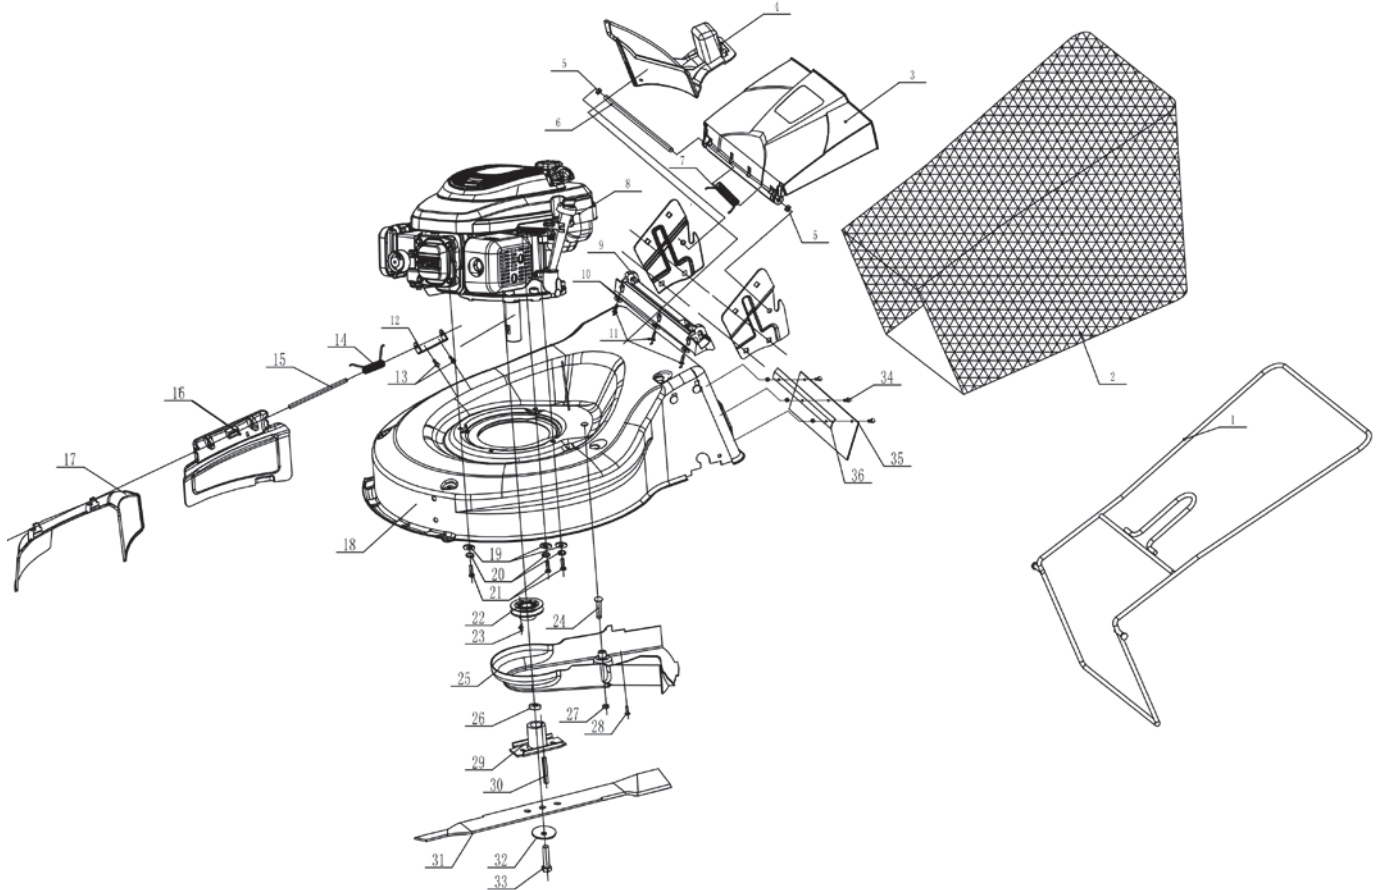

EXPLODED VIEW AND PARTS LIST

Handle Assembly

Item	Stock#	Description	Qty	Item	Stock#	Description	Qty
1	303080465	Engine control lever	1	13	303160611A	Screw	2
2	303070984A	Upper handle	1	14	303010269	Screw	8
3	302020019A	Sponge foam	1	15	303070983A	Upper handle base	2
4	303080466	Drive control bar	1	16	303030036	Nylon nut M8	6
5	303020502	Bolt M6x35	1	17	303123021	Cylindrical pin M5x26	2
6	303030032	Nylon nut M6	2	18	303070982A	Lower handle	1
7	303200099	Cable rubber plug	1	19	303070981A	Lower handle base	2
8	303160531	Rope hook	1	20	203040007	Cable clip	1
9	303030065	Nut M6	1	21	303020332	Square neck bolt	8
10	303030025	Cover type nut M6	2	22	203090013A	Right bracket	1
11	303230014A	Handle lock lever	2	23	203090012A	Left bracket	1
12	303042116	Flat washer 8	2	24	303030077	Nylon nut M8	4

Deck Assembly

Item	Stock#	Description	Qty
1	303180891A	Grass catcher bracket	1
2	302120035	Grass catcher	1
3	203050264	Rear discharge cover	1
4	303070976A	Mulching adapter	1
5	303030032	Nylon nut M6	5
6	203050346A	Rear cover shaft	1
7	203050345A	Torsion spring	1
8	303190222	Engine	1
9	303070980A	Base sealing strip	1
10	303042011	Flat washer	3
11	303010108	Screw M5x16	3
12	303160456	Side discharge holder	1
13	303020468	Bolt M6x10	2
14	303160455	Side torsion spring	1
15	303090066A	Side torsion spring axle	1
16	203021294A	Side discharge cover	1
17	203021293A	Side discharge	1
18	303180926	Deck	1

Drive Assembly

Item	Stock#	Description	Qty
1	203050344A	Wheel cover	2
2	303030036	Nylon nut M8	2
3	203040021A	Wheel	2
4	203010806A	Dust cover	2
5	303160470	Gear Right	1
6	303060104A	Adjustment plate	1
7	303020468	Hexagon bolt	2
8	303020276	Hexagon bolt	2
9	303060115	Rear axle ring	2
10	203050340	Height adjustment handle	1
11	203050341A	Height adjustment lever	1
12	303180892A	Rear axle assembly	1