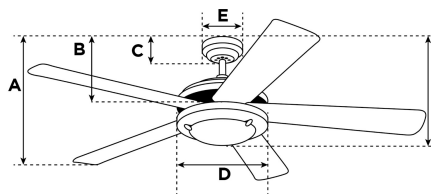

Item Number 7203900

Techno II Ceiling Fan

72" Titanium Finish Titanium ABS Blades Includes Light Kit with Opal Frosted Glass

Specifications

Size	72"
Blades.....	ABS Blades (Titanium)
Blade Pitch.....	12°
Approved Location	Indoor
Suggested Room Size.....	Great Room (up to 20x20)
Down Rod.....	3/4" x 4"
Installation.....	Down Rod Only
Max. Ceiling Angle.....	18°
Lead Wire	54"
Light Bulb Usage.....	Includes 17.5 Watt Integrated LED
Control.....	Remote Control Included
Motor Finish.....	Titanium
Motor Material	DC 165M
Reverse Airflow.....	Yes
Capacitor	N/A
Switch Housing Cap.....	Not Included

A. Top of Canopy to Bottom of Blades	11"
B. Top of Canopy to Bottom of Switch House	11.8"
C. Top of Canopy to Bottom of Canopy	2.1"
D. Width of Motor Housing.....	8.3"
E. Width of Canopy.....	5.9"
F. Top of Canopy to Bottom of Glass	13.4"