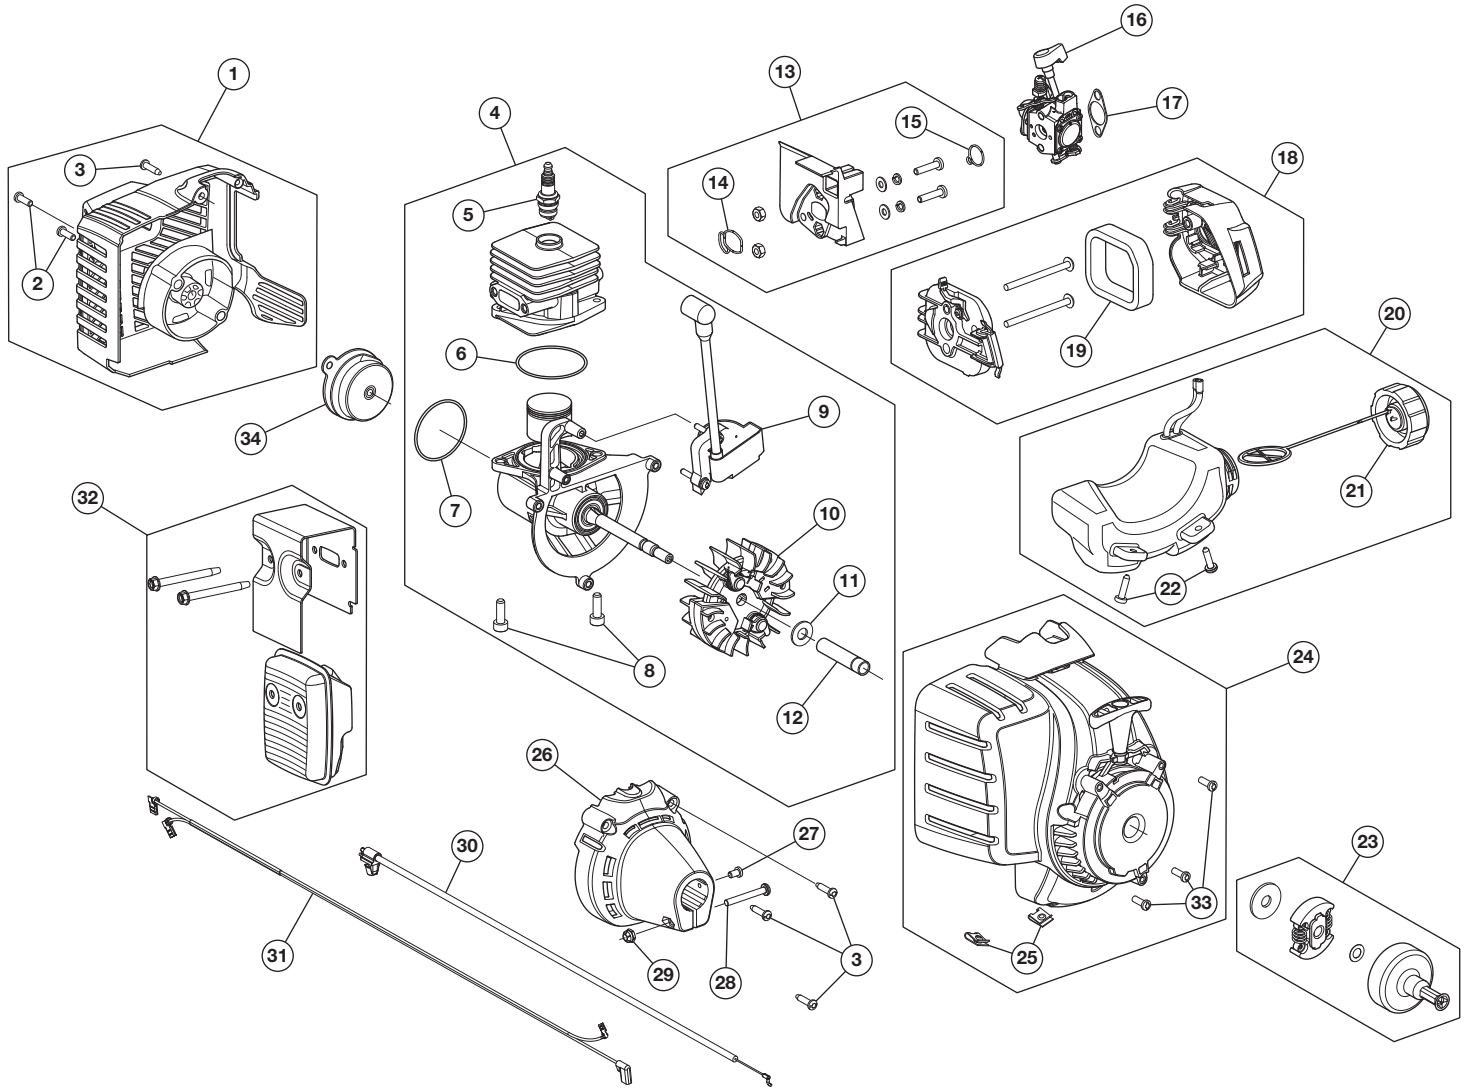

# REPLACEMENT PARTS - MODEL TB25C EC

## ELECTRIC START CAPABLE 2-CYCLE TRIMMER

PPN 41AD25CA766

Item	Part No.	Description
1	753-06177	Rear Cover Assembly (includes 2 & 3)
2	791-182195	Housing Screw
3	791-181345	Cover Screw
4	753-06523	Short Block Assembly (includes 5 - 12)
5	753-06847	Spark Plug
6	753-06275	Crankcase O-Ring
7	753-06174	O-Ring
8	791-182723	Crankcase Bolt
9	753-06763	Module Assembly
10	753-06175	Flywheel Assembly
11	753-06247	Washer
12	753-06218	Spacer
13	753-06189	Insulator Assembly (includes 14 & 15)
14	753-06184	Insulator O-Ring
15	753-06185	Carburetor O-Ring
16	753-06288	Carburetor
17	753-06253	Air Cleaner Gasket

## ELECTRIC START CAPABLE 2-CYCLE TRIMMER

PPN 41AD25CA766

Item	Part No.	Description
1	753-06790	Throttle Housing Assembly (includes 2 - 5)
2	731-08433C-5	Throttle Tigger Lock-Out
3	791-182405	Throttle Switch Assembly
4	753-06861	Throttle Trigger
5	753-05007	Throttle Trigger Spring
6	753-06880	Upper Shaft Housing Assembly
7	753-08042	D-Handle (includes 8)
8	753-06040	D-Handle Bolt
9	753-1190	Split Boom Coupler Assembly (includes 10)
10	791-182057	Anti-Rotation Screw
11	731-08926	Hanger
12	753-06865	Lower Shaft Housing Assembly
13	753-04283	Shield Assembly (includes 14 & 15)
14	753-04282	Shield Mounting Hardware
15	791-180553	Blade Assembly
16	753-08169	Cutting Head Assembly (includes 17)
17	753-08170	Glide Cap
18	753-06866	Weed Wrap Cover