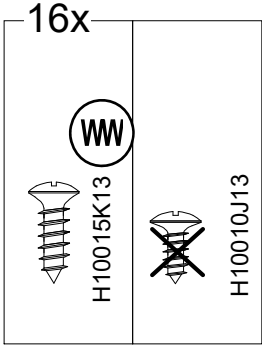

STEP 15: Attaching the Caster Wheel