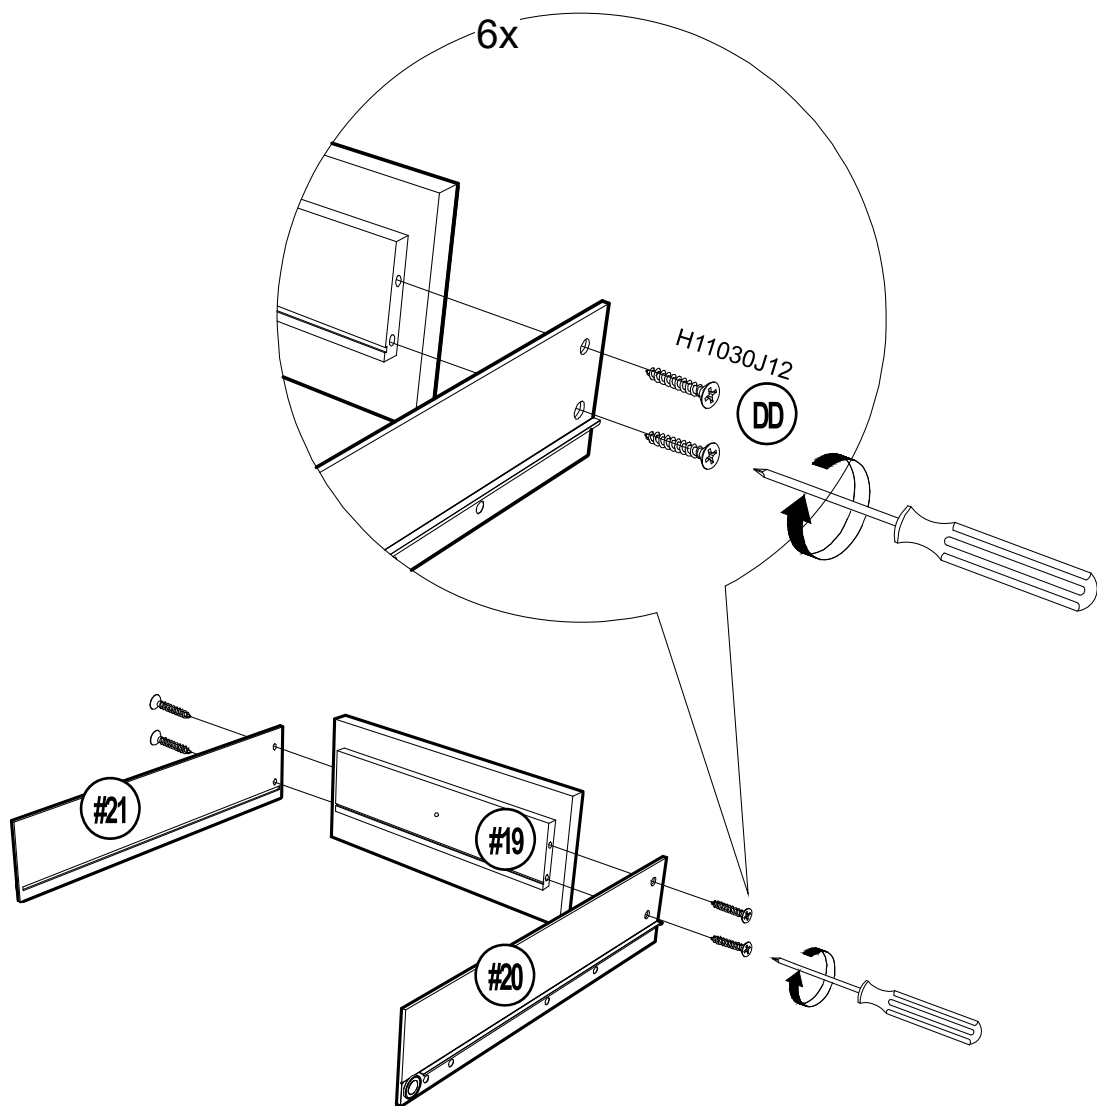

Country of Origin: China

Call 1(866)578-6569 for assistance.
Or visit us at www.sunjoyonline.com

Hardware pack					
Part	Part Number	Description	Qty	Add	Part Image
AA	H06037C13	Bolt M6*37	14	2	  Actual Size
BB	P90602A01002	Multi Fit Ø 10*12	6	1	
CC	H07047K13	Screw M5*47	4	1	  Actual Size
DD	H11030J12	Screw M4*30	38	4	  Actual Size
EE	P90103A01002	Cam Bolt M6*35	2	1	
FF	P90103B01002	Cam Ø 15	2	1	
GG	P90402A10000	Dowel Ø 5.5*30	34	4	
HH	P90501B07011	Shelf Pin Ø 6	4	0	
JJ	H11010J12	Screw M4*12	16	2	  Actual Size
KK	P90201B02000	Door Hinge	4	0	
LL	P90005A03000	Door Knob	6	0	
MM	H09020A12	Bolt M4*20	6	1	  Actual Size
NN	P02501A01002	Guide Frame	1	0	
PP1	P11801B01011	Left Support Panel	1	0	
PP2	P11802B01011	Right Support Panel	1	0	

Country of Origin: China

Call 1(866)578-6569 for assistance.
Or visit us at www.sunjoyonline.com

QQ	P02601A01008	Garbage Bag Rack	2	0		
RR	H18010A12	Bolt M4*10	4	1		 Actual Size
SS	H12001A12	Spring Washer M4	4	1		 Actual Size
TT	H14001A12	Nut M4	4	1		 Actual Size
UU	H10010J13	Screw M4*12	8	1		 Actual Size
VV1	P90304B01002	Caster Wheel	2	0		
VV2	P90304A01002	Caster Wheel With Lock	2	0		
WW	H10015K13	Screw M5*15	16	2		 Actual Size
XX1	H00001A12	Wrench M4	1	0		
YY	P91101A07000	Magnetic touch	1	0		
ZZ	H11015P12	Screw M3*15	2	1		 Actual Size
XX2	H00002C12	Allen Key Size 4	1	0		

STEP 1 : Assembling the Towel Bar

STEP 2 : Connecting the Towel Bar and Right Panel

STEP 3 : Assembling the Drawer Pane

STEP 4 : Attaching the Bottom and the Back Drawer Panel

STEP 5 : Assembling the Door Knob