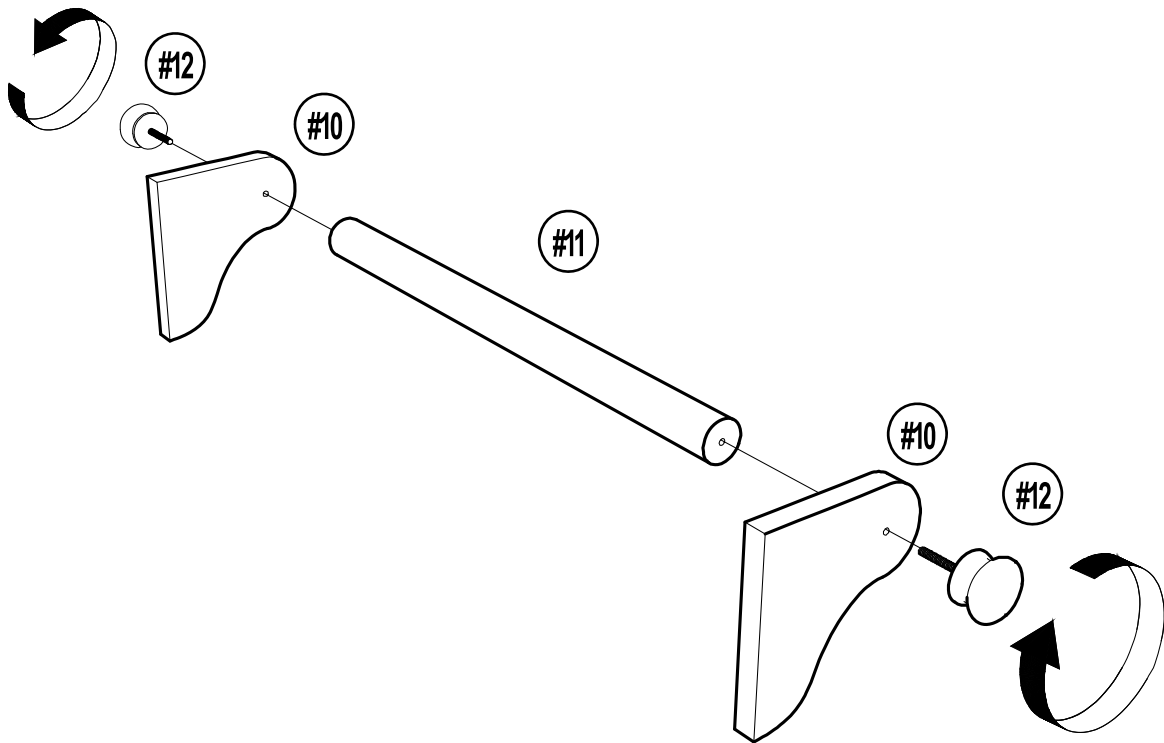

STEP 1 : Assembling the Towel Bar