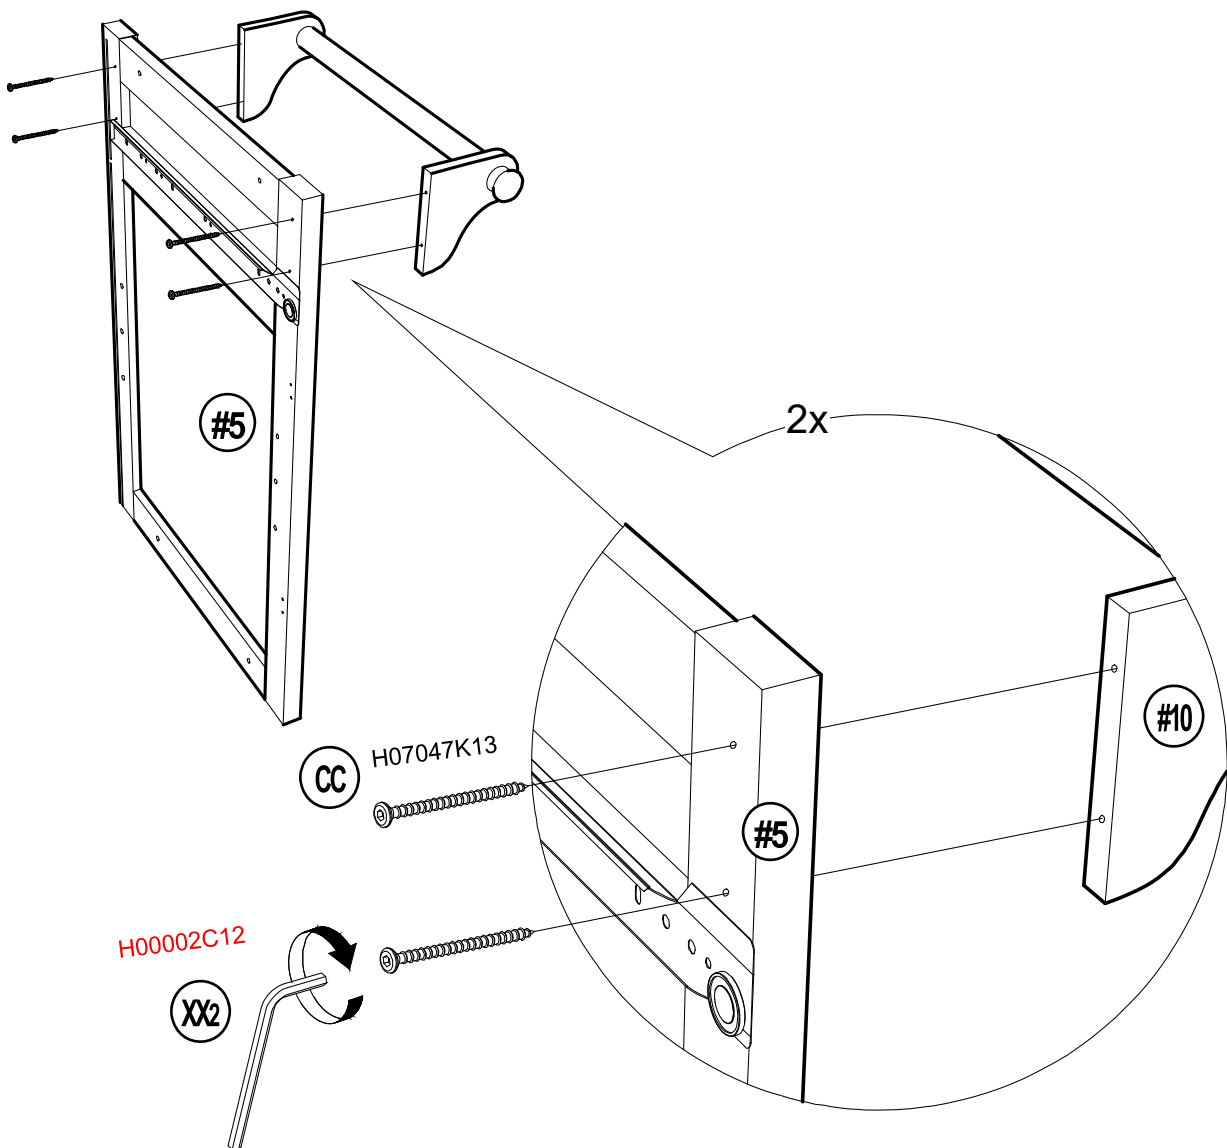

Country of Origin: China

Call 1(866)578-6569 for assistance.
Or visit us at www.sunjoyonline.com

Hardware pack					
Part	Part Number	Description	Qty	Add	Part Image
AA	H06037C13	Bolt M6*37	14	2	  Actual Size
BB	P90602A01002	Multi Fit Ø 10*12	6	1	
CC	H07047K13	Screw M5*47	4	1	  Actual Size
DD	H11030J12	Screw M4*30	38	4	  Actual Size
EE	P90103A01002	Cam Bolt M6*35	2	1	
FF	P90103B01002	Cam Ø 15	2	1	
GG	P90402A10000	Dowel Ø 5.5*30	34	4	
HH	P90501B07011	Shelf Pin Ø 6	4	0	
JJ	H11010J12	Screw M4*12	16	2	  Actual Size
KK	P90201B02000	Door Hinge	4	0	
LL	P90005A03000	Door Knob	6	0	
MM	H09020A12	Bolt M4*20	6	1	  Actual Size
NN	P02501A01002	Guide Frame	1	0	
PP1	P11801B01011	Left Support Panel	1	0	
PP2	P11802B01011	Right Support Panel	1	0	

Country of Origin: China

Call 1(866)578-6569 for assistance.
Or visit us at www.sunjoyonline.com

QQ	P02601A01008	Garbage Bag Rack	2	0		
RR	H18010A12	Bolt M4*10	4	1		 Actual Size
SS	H12001A12	Spring Washer M4	4	1		 Actual Size
TT	H14001A12	Nut M4	4	1		 Actual Size
UU	H10010J13	Screw M4*12	8	1		 Actual Size
VV1	P90304B01002	Caster Wheel	2	0		
VV2	P90304A01002	Caster Wheel With Lock	2	0		
WW	H10015K13	Screw M5*15	16	2		 Actual Size
XX1	H00001A12	Wrench M4	1	0		
YY	P91101A07000	Magnetic touch	1	0		
ZZ	H11015P12	Screw M3*15	2	1		 Actual Size
XX2	H00002C12	Allen Key Size 4	1	0		

STEP 1 : Assembling the Towel Bar

STEP 2 : Connecting the Towel Bar and Right Panel

STEP 3 : Assembling the Drawer Pane

STEP 4 : Attaching the Bottom and the Back Drawer Panel

STEP 5 : Assembling the Door Knob