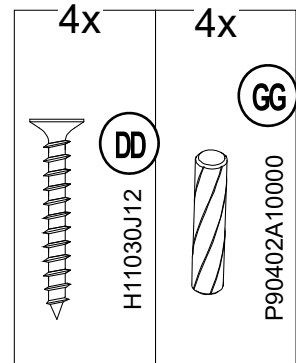

Country of Origin: China

Call 1(866)578-6569 for assistance.
Or visit us at www.sunjoyonline.com

Hardware pack					
Part	Part Number	Description	Qty	Add	Part Image
AA	H06037C13	Bolt M6*37	14	2	  Actual Size
BB	P90602A01002	Multi Fit Ø 10*12	6	1	
CC	H07047K13	Screw M5*47	4	1	  Actual Size
DD	H11030J12	Screw M4*30	38	4	  Actual Size
EE	P90103A01002	Cam Bolt M6*35	2	1	
FF	P90103B01002	Cam Ø 15	2	1	
GG	P90402A10000	Dowel Ø 5.5*30	34	4	
HH	P90501B07011	Shelf Pin Ø 6	4	0	
JJ	H11010J12	Screw M4*12	16	2	  Actual Size
KK	P90201B02000	Door Hinge	4	0	
LL	P90005A03000	Door Knob	6	0	
MM	H09020A12	Bolt M4*20	6	1	  Actual Size
NN	P02501A01002	Guide Frame	1	0	
PP1	P11801B01011	Left Support Panel	1	0	
PP2	P11802B01011	Right Support Panel	1	0	

Country of Origin: China

Call 1(866)578-6569 for assistance.
Or visit us at www.sunjoyonline.com

QQ	P02601A01008	Garbage Bag Rack	2	0		
RR	H18010A12	Bolt M4*10	4	1		 Actual Size
SS	H12001A12	Spring Washer M4	4	1		 Actual Size
TT	H14001A12	Nut M4	4	1		 Actual Size
UU	H10010J13	Screw M4*12	8	1		 Actual Size
VV1	P90304B01002	Caster Wheel	2	0		
VV2	P90304A01002	Caster Wheel With Lock	2	0		
WW	H10015K13	Screw M5*15	16	2		 Actual Size
XX1	H00001A12	Wrench M4	1	0		
YY	P91101A07000	Magnetic touch	1	0		
ZZ	H11015P12	Screw M3*15	2	1		 Actual Size
XX2	H00002C12	Allen Key Size 4	1	0		

STEP 6 : Assembling the Door

Country of Origin: China

Call 1(866)578-6569 for assistance.
Or visit us at www.sunjoyonline.com

STEP 7 : Assembling the Connection Frame 2 and Riser 1

STEP 8: Assembling the Connection Frame 1