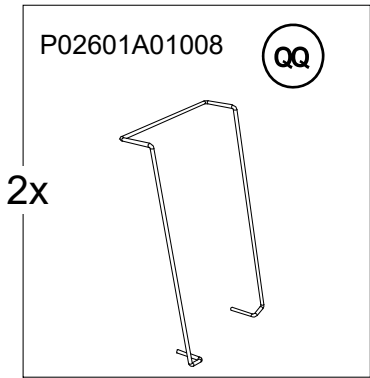

STEP 19: Attaching the Garbage Bag Rack