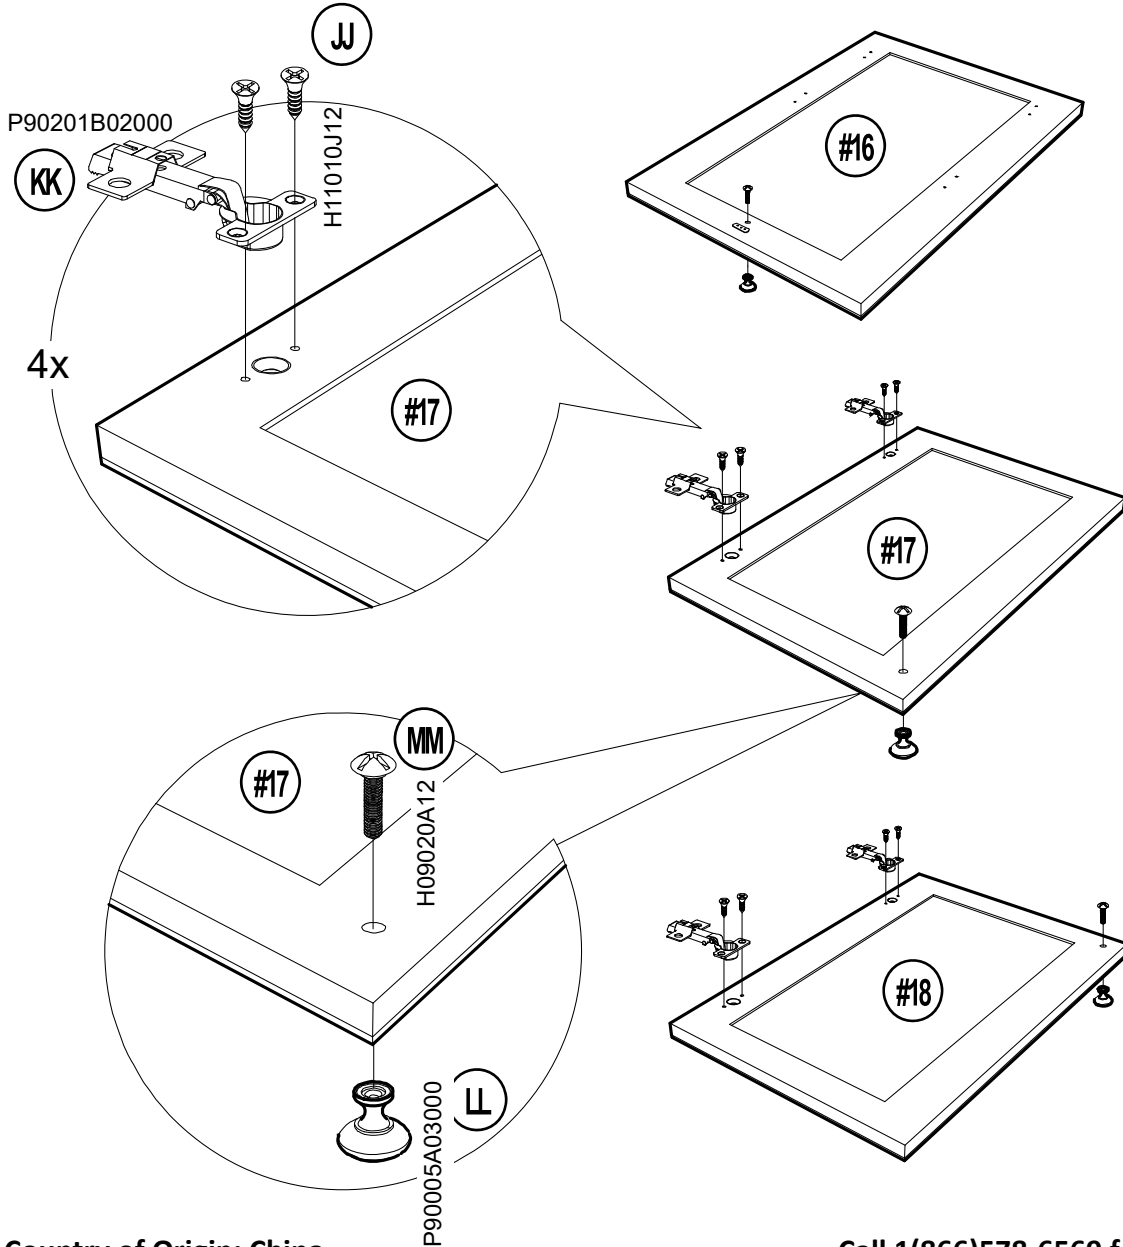

STEP 6 : Assembling the Door

Country of Origin: China

Call 1(866)578-6569 for assistance.
Or visit us at www.sunjoyonline.com