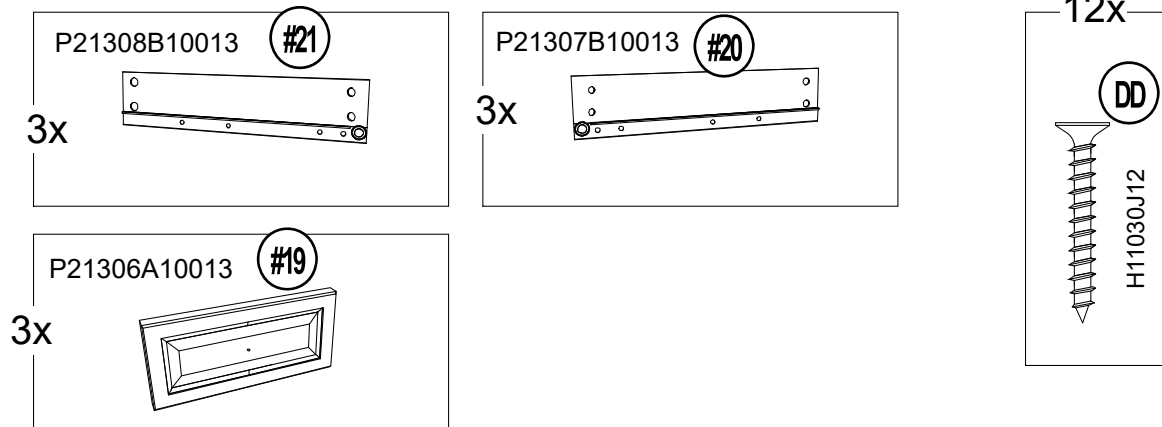

STEP 3 : Assembling the Drawer Pane