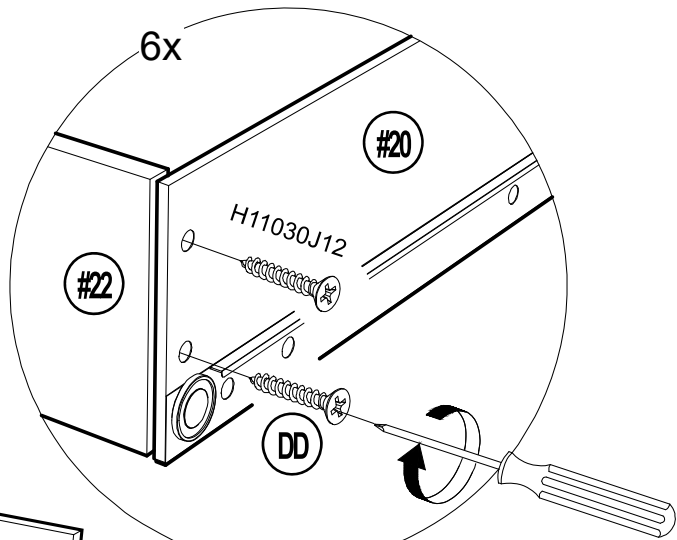

Country of Origin: China

Call 1(866)578-6569 for assistance.
Or visit us at www.sunjoyonline.com

Hardware pack					
Part	Part Number	Description	Qty	Add	Part Image
AA	H06037C13	Bolt M6*37	14	2	  Actual Size
BB	P90602A01002	Multi Fit Ø 10*12	6	1	
CC	H07047K13	Screw M5*47	4	1	  Actual Size
DD	H11030J12	Screw M4*30	38	4	  Actual Size
EE	P90103A01002	Cam Bolt M6*35	2	1	
FF	P90103B01002	Cam Ø 15	2	1	
GG	P90402A10000	Dowel Ø 5.5*30	34	4	
HH	P90501B07011	Shelf Pin Ø 6	4	0	
JJ	H11010J12	Screw M4*12	16	2	  Actual Size
KK	P90201B02000	Door Hinge	4	0	
LL	P90005A03000	Door Knob	6	0	
MM	H09020A12	Bolt M4*20	6	1	  Actual Size
NN	P02501A01002	Guide Frame	1	0	
PP1	P11801B01011	Left Support Panel	1	0	
PP2	P11802B01011	Right Support Panel	1	0	

STEP 1 : Assembling the Towel Bar

STEP 2 : Connecting the Towel Bar and Right Panel

STEP 3 : Assembling the Drawer Pane

STEP 4 : Attaching the Bottom and the Back Drawer Panel

STEP 5 : Assembling the Door Knob