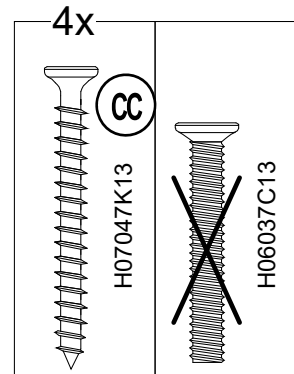

STEP 2 : Connecting the Towel Bar and Right Panel