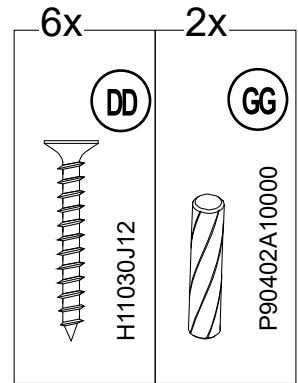

STEP 20: Attaching the Table Top