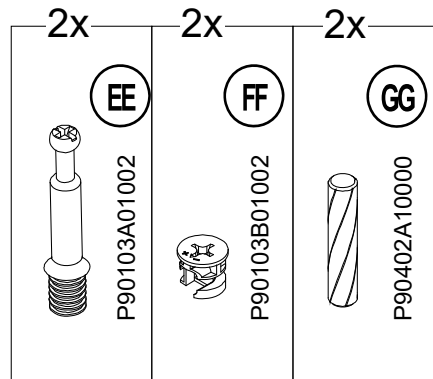

Country of Origin: China

Call 1(866)578-6569 for assistance.
Or visit us at www.sunjoyonline.com

Hardware pack					
Part	Part Number	Description	Qty	Add	Part Image
AA	H06037C13	Bolt M6*37	14	2	  Actual Size
BB	P90602A01002	Multi Fit Ø 10*12	6	1	
CC	H07047K13	Screw M5*47	4	1	  Actual Size
DD	H11030J12	Screw M4*30	38	4	  Actual Size
EE	P90103A01002	Cam Bolt M6*35	2	1	
FF	P90103B01002	Cam Ø 15	2	1	
GG	P90402A10000	Dowel Ø 5.5*30	34	4	
HH	P90501B07011	Shelf Pin Ø 6	4	0	
JJ	H11010J12	Screw M4*12	16	2	  Actual Size
KK	P90201B02000	Door Hinge	4	0	
LL	P90005A03000	Door Knob	6	0	
MM	H09020A12	Bolt M4*20	6	1	  Actual Size
NN	P02501A01002	Guide Frame	1	0	
PP1	P11801B01011	Left Support Panel	1	0	
PP2	P11802B01011	Right Support Panel	1	0	

STEP 9 : Attaching the Right Panel and the Connection Frame

STEP 10 : Assembling the Back Panel 1

STEP 11: Assembling the Left Panel

STEP 12: Attaching the Riser 2

STEP 13: Attaching the Table Top

STEP 14: Attaching the Base Panel