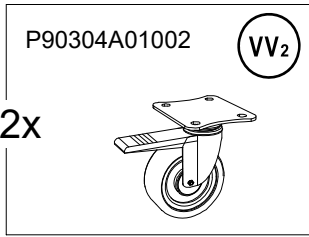

STEP 15: Attaching the Caster Wheel