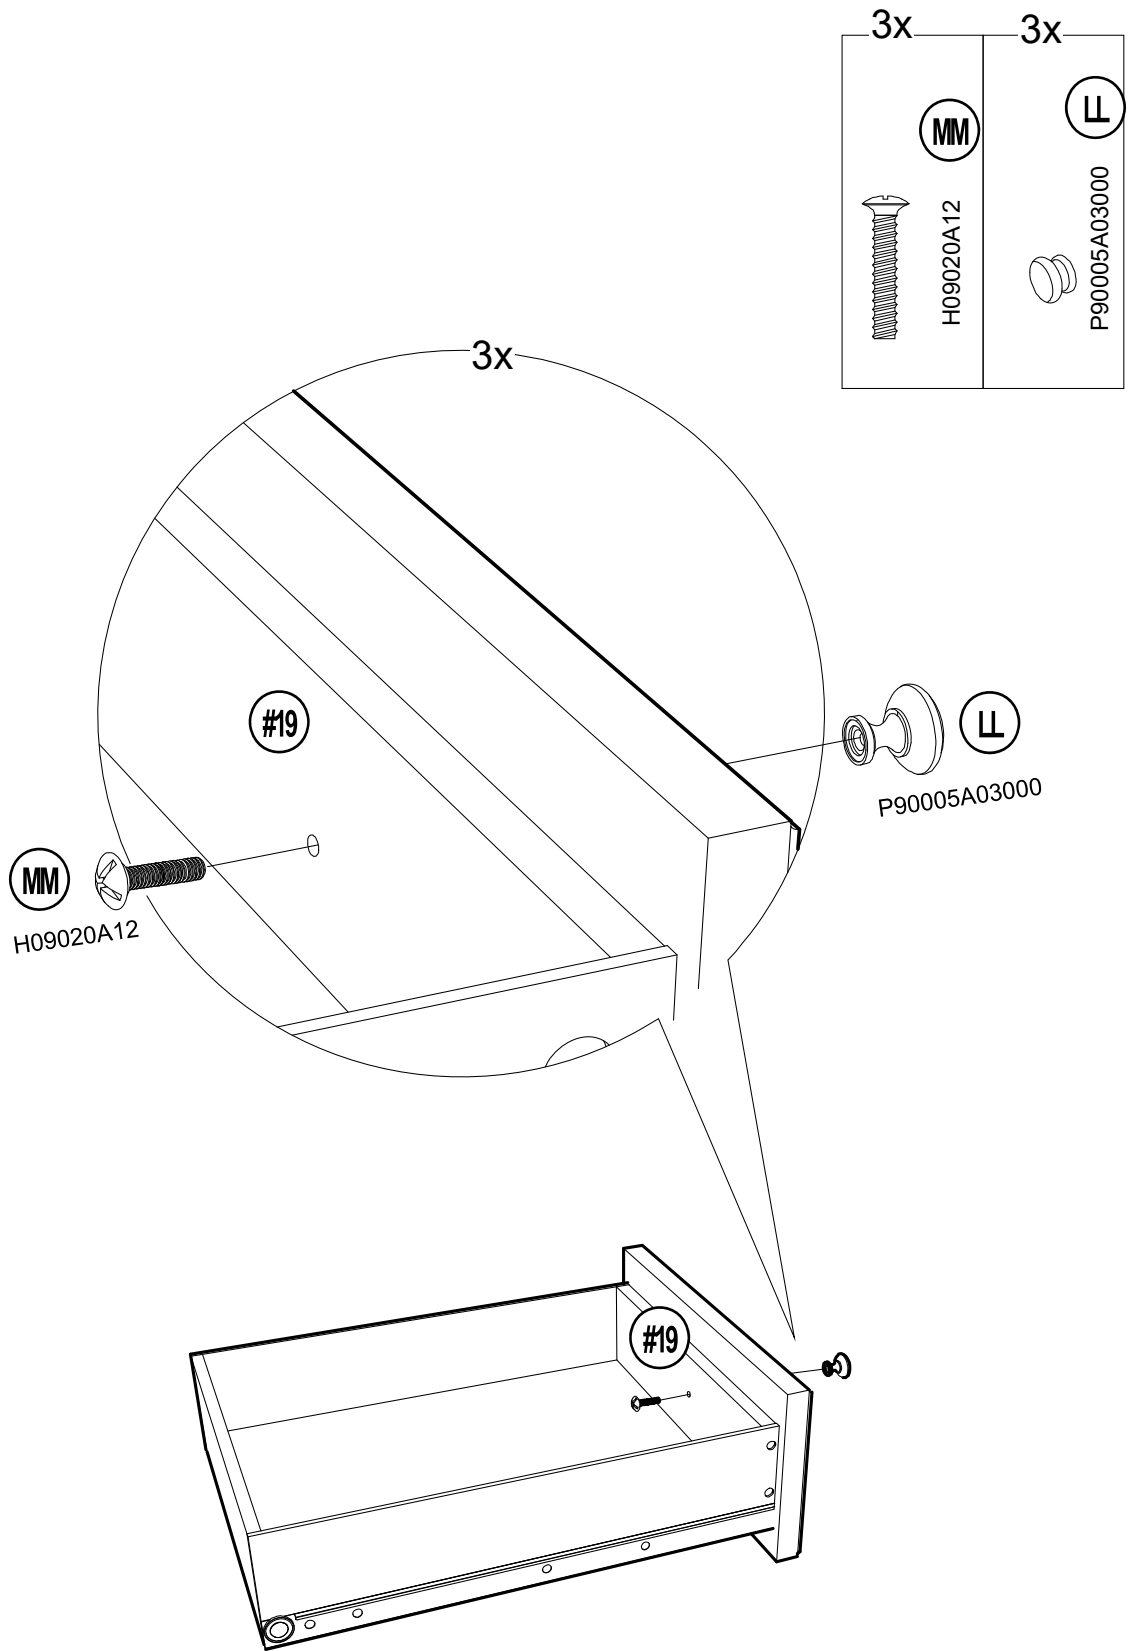

Country of Origin: China

Call 1(866)578-6569 for assistance.
Or visit us at www.sunjoyonline.com

Hardware pack					
Part	Part Number	Description	Qty	Add	Part Image
AA	H06037C13	Bolt M6*37	14	2	  Actual Size
BB	P90602A01002	Multi Fit Ø 10*12	6	1	
CC	H07047K13	Screw M5*47	4	1	  Actual Size
DD	H11030J12	Screw M4*30	38	4	  Actual Size
EE	P90103A01002	Cam Bolt M6*35	2	1	
FF	P90103B01002	Cam Ø 15	2	1	
GG	P90402A10000	Dowel Ø 5.5*30	34	4	
HH	P90501B07011	Shelf Pin Ø 6	4	0	
JJ	H11010J12	Screw M4*12	16	2	  Actual Size
KK	P90201B02000	Door Hinge	4	0	
LL	P90005A03000	Door Knob	6	0	
MM	H09020A12	Bolt M4*20	6	1	  Actual Size
NN	P02501A01002	Guide Frame	1	0	
PP1	P11801B01011	Left Support Panel	1	0	
PP2	P11802B01011	Right Support Panel	1	0	

STEP 1 : Assembling the Towel Bar

STEP 2 : Connecting the Towel Bar and Right Panel

STEP 3 : Assembling the Drawer Pane

STEP 4 : Attaching the Bottom and the Back Drawer Panel

STEP 5 : Assembling the Door Knob