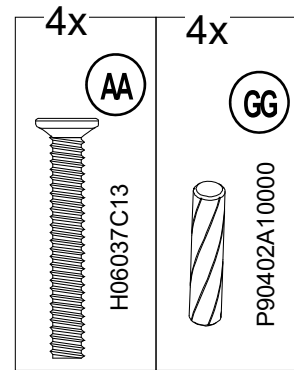

STEP 11: Assembling the Left Panel