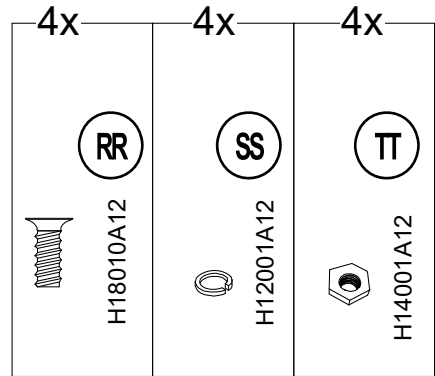

6x	10x	6x
AA	GG	BB
H06037C13	P90402A10000	P90602A01002

STEP 15: Attaching the Caster Wheel

STEP 16: Attaching the Guide Frame

STEP 17: Attaching the Support Pane

STEP 18: Attaching the Door

STEP 19: Attaching the Garbage Bag Rack