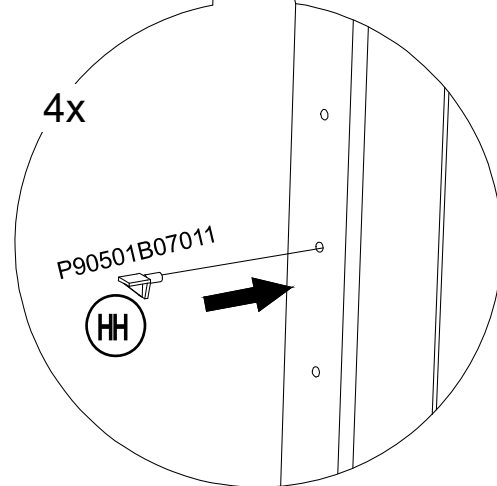

Country of Origin: China

Call 1(866)578-6569 for assistance.
Or visit us at www.sunjoyonline.com

Hardware pack					
Part	Part Number	Description	Qty	Add	Part Image
AA	H06037C13	Bolt M6*37	14	2	  Actual Size
BB	P90602A01002	Multi Fit Ø 10*12	6	1	
CC	H07047K13	Screw M5*47	4	1	  Actual Size
DD	H11030J12	Screw M4*30	38	4	  Actual Size
EE	P90103A01002	Cam Bolt M6*35	2	1	
FF	P90103B01002	Cam Ø 15	2	1	
GG	P90402A10000	Dowel Ø 5.5*30	34	4	
HH	P90501B07011	Shelf Pin Ø 6	4	0	
JJ	H11010J12	Screw M4*12	16	2	  Actual Size
KK	P90201B02000	Door Hinge	4	0	
LL	P90005A03000	Door Knob	6	0	
MM	H09020A12	Bolt M4*20	6	1	  Actual Size
NN	P02501A01002	Guide Frame	1	0	
PP1	P11801B01011	Left Support Panel	1	0	
PP2	P11802B01011	Right Support Panel	1	0	

6x	10x	6x
AA	GG	BB
H06037C13	P90402A10000	P90602A01002

STEP 15: Attaching the Caster Wheel

STEP 16: Attaching the Guide Frame

STEP 17: Attaching the Support Pane

STEP 18: Attaching the Door

STEP 19: Attaching the Garbage Bag Rack

STEP 20: Attaching the Table Top

STEP 21: Attaching the Door and Door Hinge

STEP 22: Attaching the Shelf

STEP 23 : Placing the Drawer

Country of Origin: China

Call 1(866)578-6569 for assistance.
Or visit us at www.sunjoyonline.com