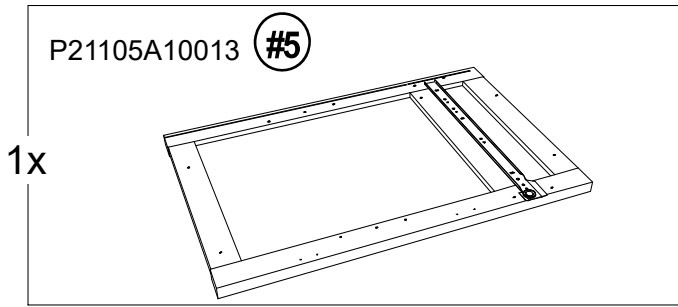

STEP 2 : Connecting the Towel Bar and Right Panel