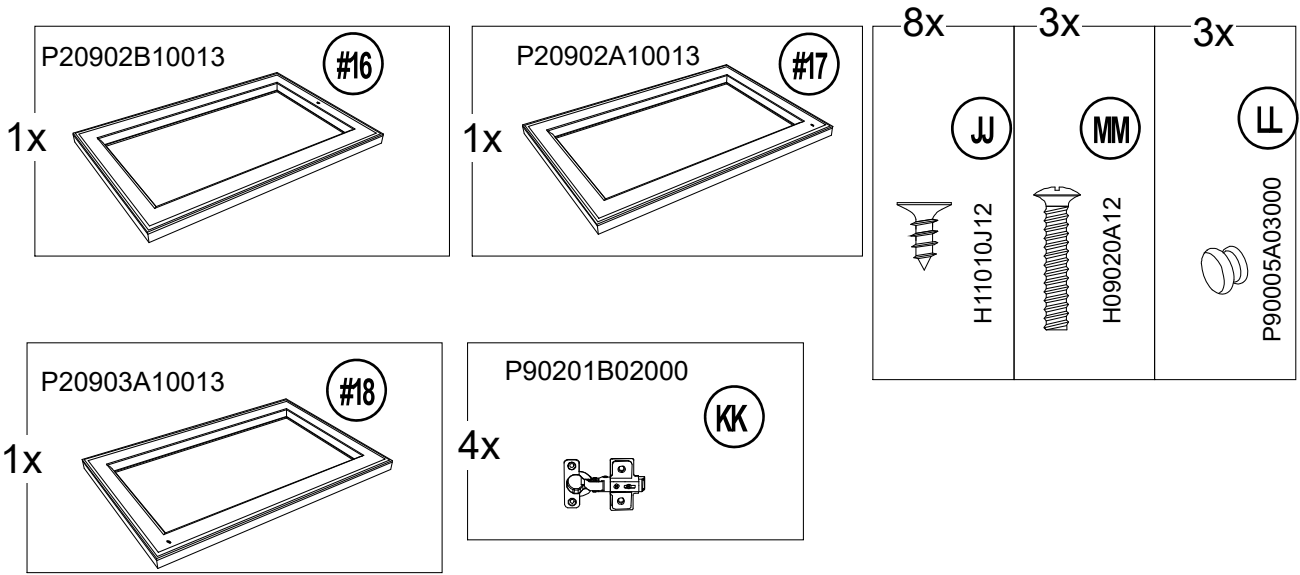

STEP 6 : Assembling the Door

Country of Origin: China

Call 1(866)578-6569 for assistance.
Or visit us at www.sunjoyonline.com