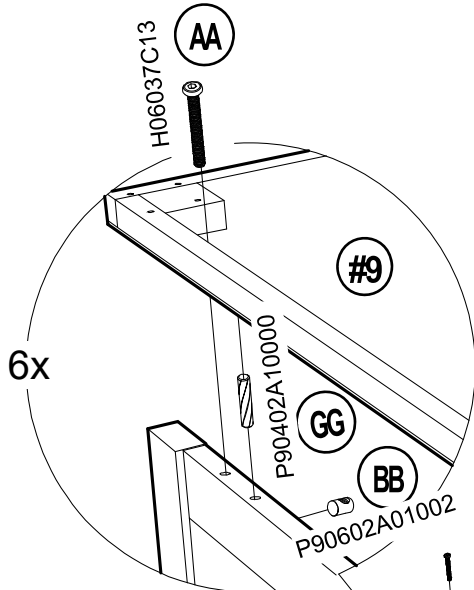

STEP 14: Attaching the Base Panel

6x	10x	6x
AA	GG	BB
H06037C13	P90402A10000	P90602A01002